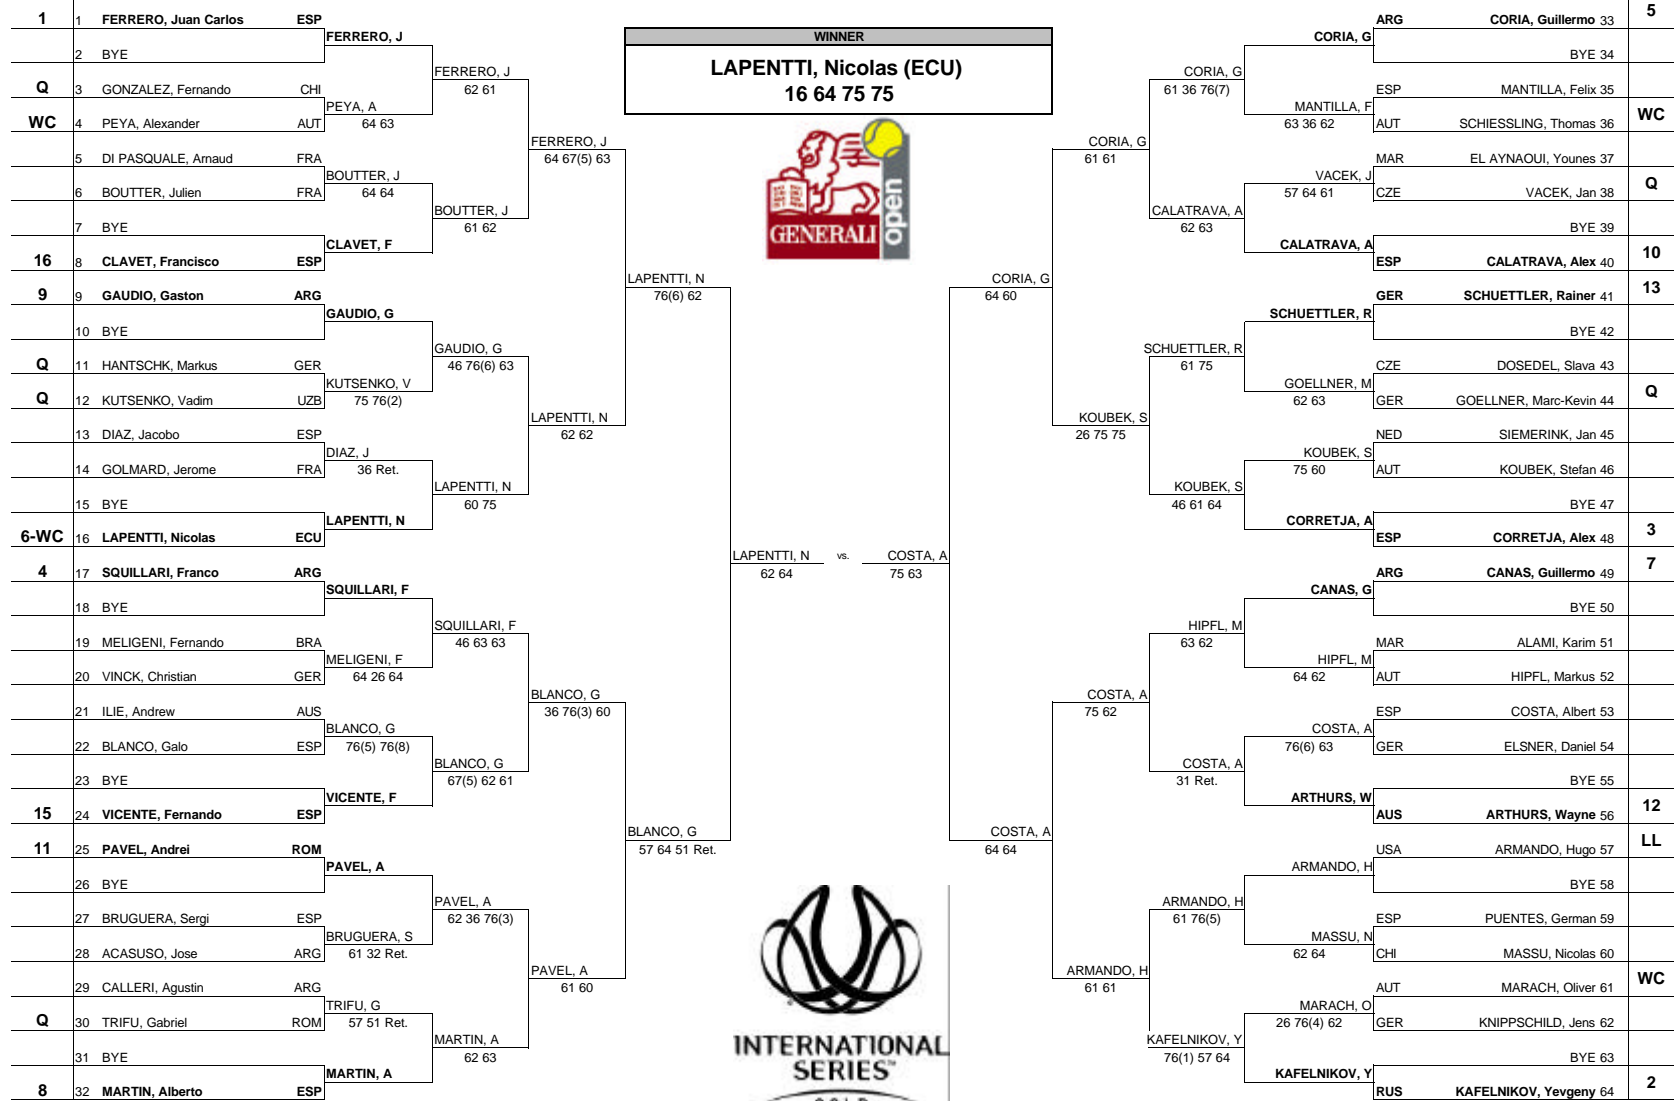

MAIN DRAW SINGLES

Generali Open - Kitzbuhel

23/29 July 2001
Red Clay
\$800,000

Seeded Players	Seeded Players	Lucky Loser	Replaces	Lucky Loser	Replaces	Last Direct Acceptance
1 Ferrero, Juan Carlos 2 Kafelnikov, Yevgeny 3 Corretja, Alex 4 Squillari, Franco	9 Gaudio, Gaston 10 Calatrava, Alex 11 Pavel, Andrei 12 Arthurs, Wayne	ARMANDO, Hugo	GAUDENZI, Andrea			D.Elsner
5 Coria, Guillermo 6 Lapentti, Nicolas 7 Canas, Guillermo 8 Martin, Alberto	13 Schuettler, Rainer 14 GAUDENZI, Andrea 15 Vicente, Fernando 16 Clavet, Francisco	ACASUSO, Jose 14 GARMARD, Jerome CALLERI, Augustin GAUDENZI, Andrea	Right Shoulder Right hip flexor Muscle strain Tom muscle right leg	PAVEL, Andre	Lower back	Tom Barnes ATP Supervisor