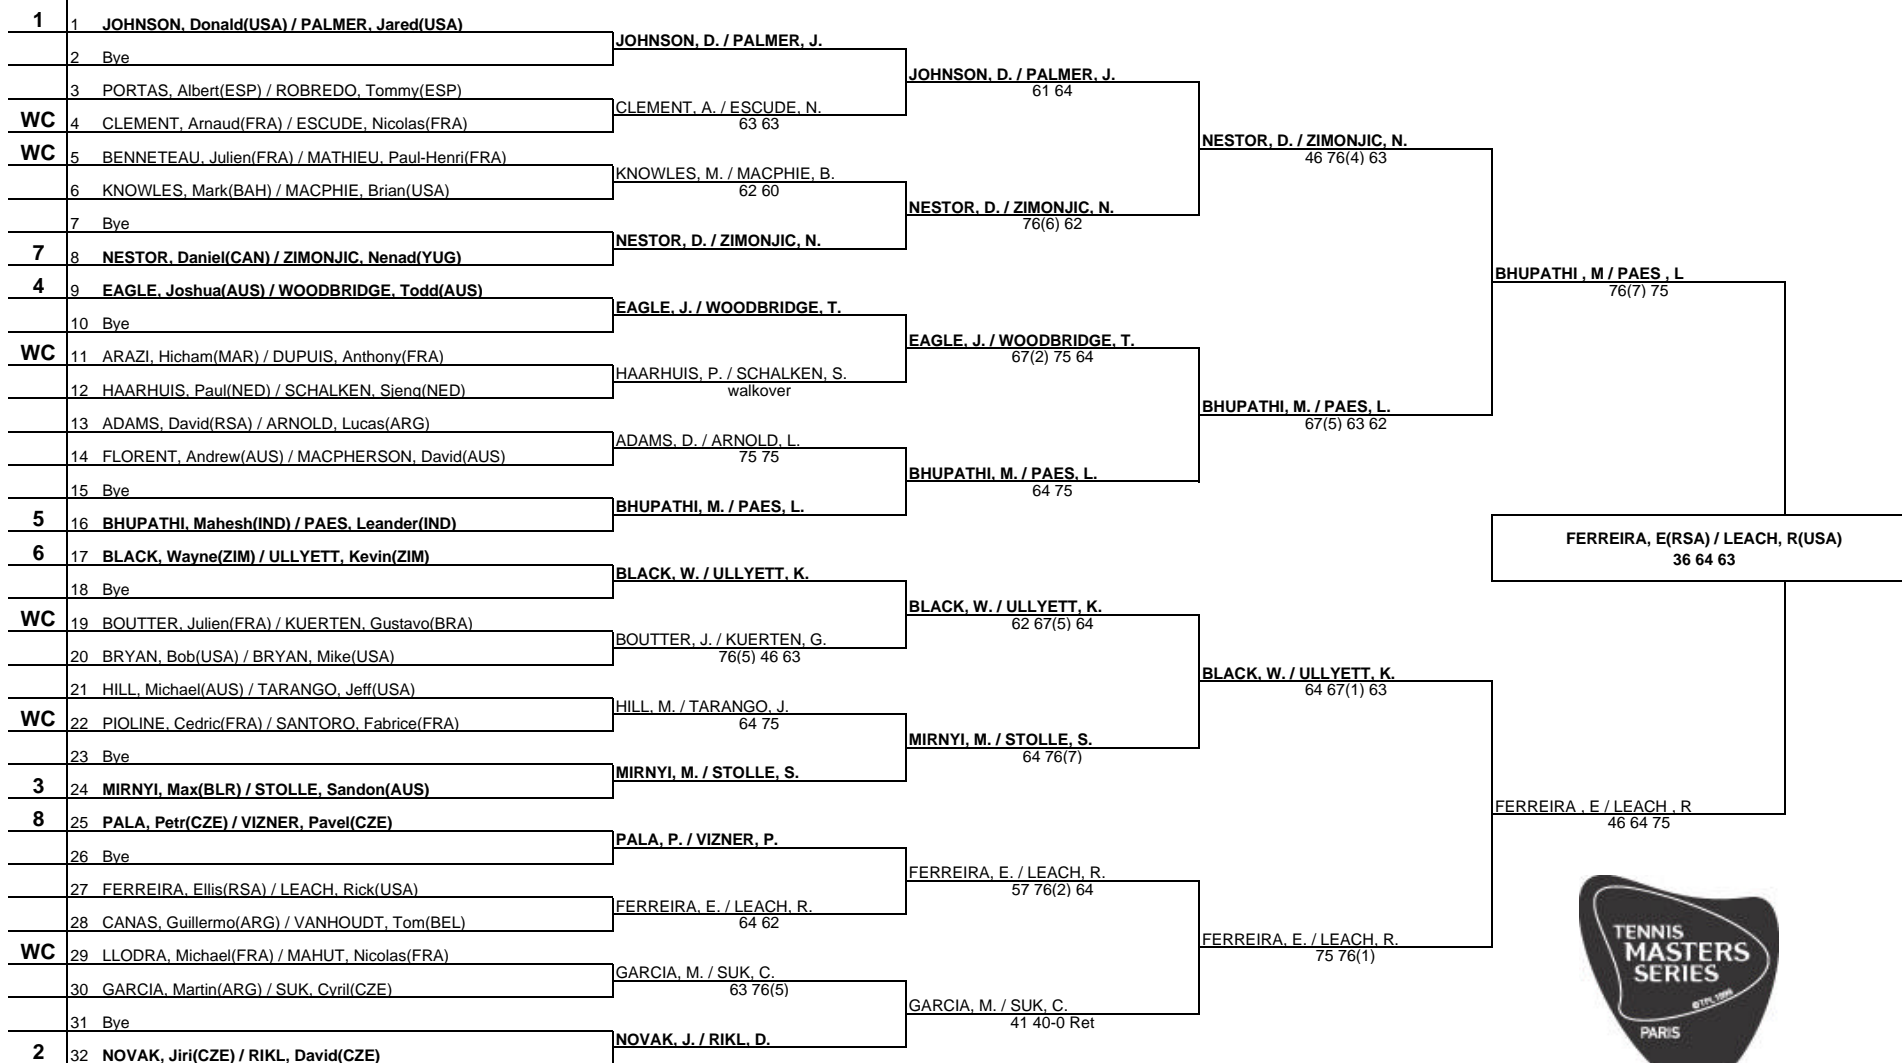

# MAIN DRAW DOUBLES

## Tennis Masters Series Paris

29 October- 4 November 2001

Taralex  
\$2,450,000

ATP, Inc. © Copyright 2001

Seeded Players	Alternates	Replaces	Last Direct Acceptance
1 JOHNSON, Donald(USA) / PALMER, Jared(USA)			Tom Vanhoudt-39
2 NOVAK, Jiri(CZE) / RIKL, David(CZE)			
3 MIRNYI, Max(BLR) / STOLLE, Sandon(AUS)			
4 EAGLE, Joshua(AUS) / WOODBRIDGE, Todd(AUS)			
	Retirement/W.O.	Reason For Retirement/W.O.	
5 BHUPATHI, Mahesh(IND) / PAES, Leander(IND)	Walkover	Arazi: Flu	Gayle David Bradshaw
6 BLACK, Wayne(ZIM) / ULLYETT, Kevin(ZIM)	Retirement	Rikl: left elbow	
7 NESTOR, Daniel(CAN) / ZIMONJIC, Nenad(YUG)			ATP Supervisor
8 PALA, Petr(CZE) / VIZNER, Pavel(CZE)			