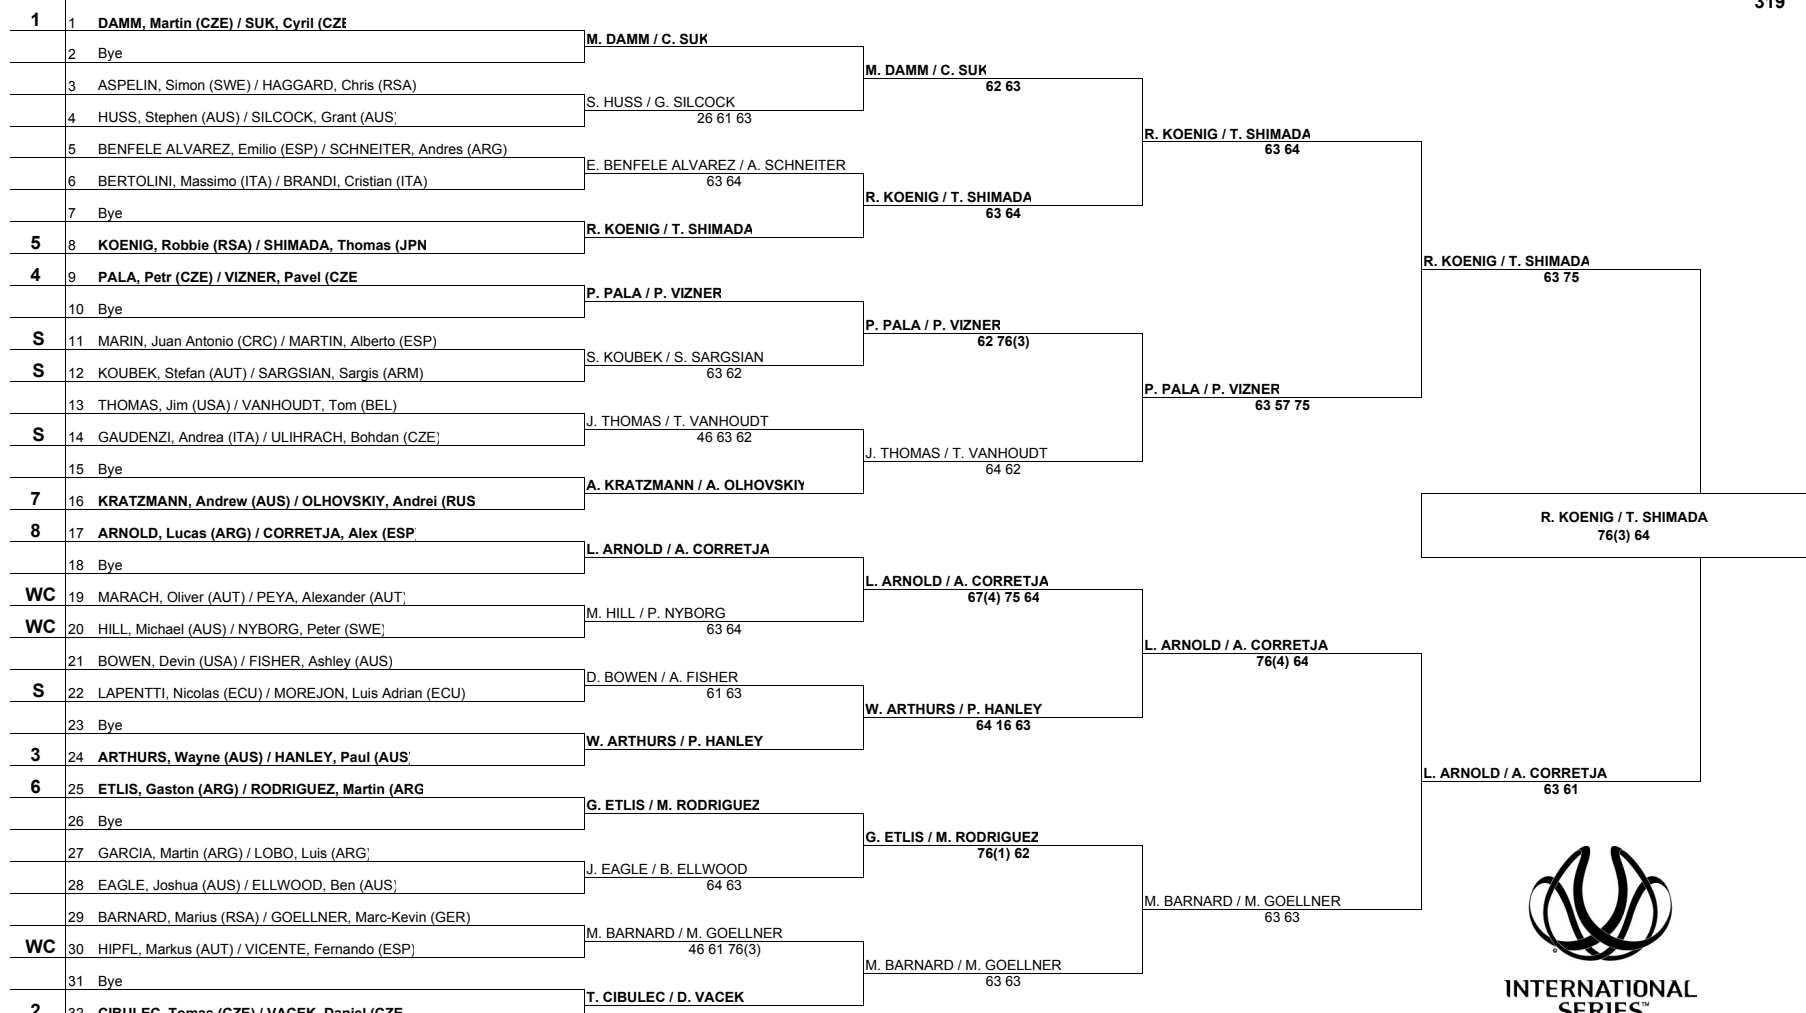

22-28 July-02

Red Clay

\$855,000

319

R. KOENIG / T. SHIMADA  
76(3) 64

L. ARNOLD / A. CORRETJA  
63 61

INTERNATIONAL SERIES™  
G O L D

	Seeded Players	Alternates	Replaces	Last Direct Acceptance	Last Direct Acceptance
1	DAMM, Martin / SUK, Cyril				
2	CIBULEC, Tomas / VACEK, Daniel				
3	ARTHURS, Wayne / HANLEY, Paul			Lapentti / Morejon, 360 S	Benfele A / Schneiter, 201
4	PALA, Petr / VIZNER, Pavel				
	Vacancies		Reason for Vacancy		
5	KOENIG, Robbie / SHIMADA, Thomas				Thomas Karlberg
6	ETLIS, Gaston / RODRIGUEZ, Martin				
7	KRATZMANN, Andrew / OLHOVSKIY, Andrei				
8	ARNOLD, Lucas / CORRETJA, Alex				ATP Supervisor