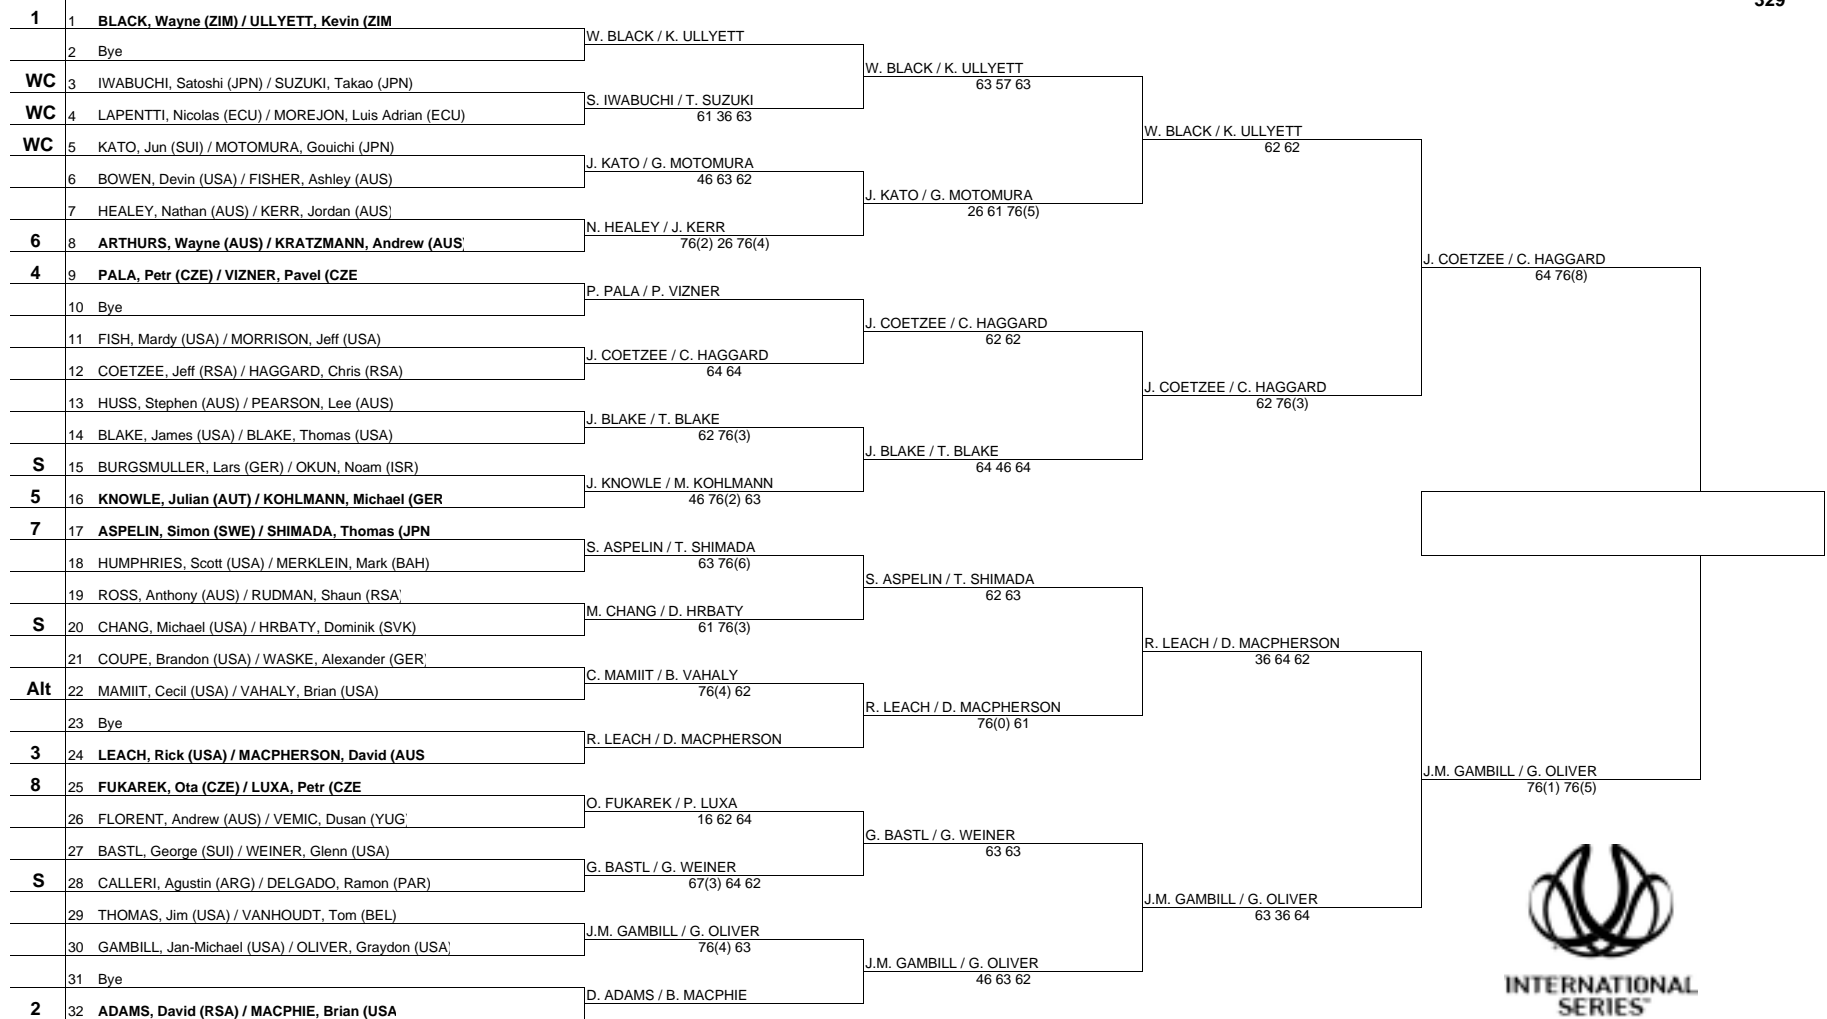

**AIG Japan Open Tennis Championships 2002 - Tokyo**

**30 Sep - 6 Oct**

**Hard**

**\$800,000**

**329**

Seeded Players	Alternates	Replaces	Last Direct Acceptance
1 BLACK, Wayne / ULLYETT, Kevin 2 ADAMS, David / MACPHIE, Brian 3 LEACH, Rick / MACPHERSON, David 4 PALA, Petr / VIZNER, Pavel			D 286; S 177
Vacancies	Reason for Vacancy		
5 KNOWLE, Julian / KOHLMANN, Michael 6 ARTHURS, Wayne / KRATZMANN, Andrew 7 ASPELIN, Simon / SHIMADA, Thomas 8 FUKAREK, Ota / LUXA, Petr	Chela/Massu	right hand-Chela	G. Bradshaw / M. Darby
<b>ATP Supervisor</b>			