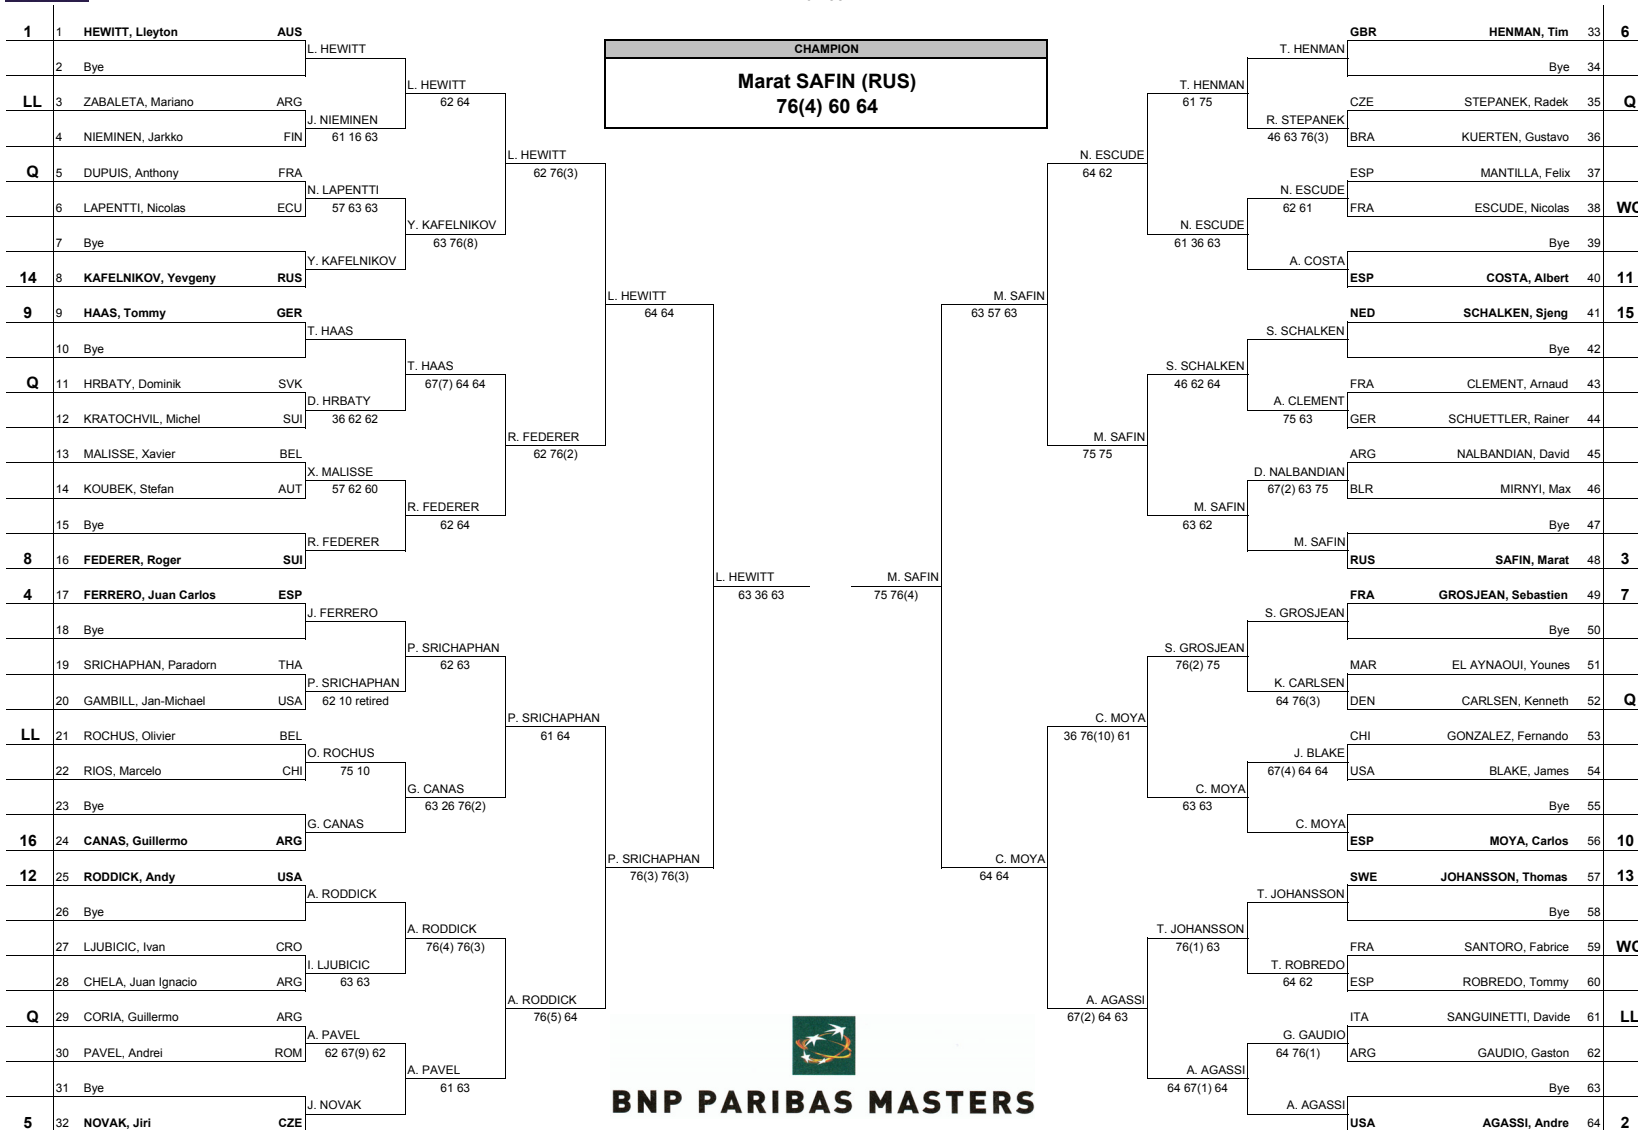

MAIN DRAW SINGLES

BNP PARIBAS MASTERS - Paris

28 Oct-3 Nov 02
Gerflor
\$2,328,000
02-352

BNP PARIBAS MASTERS

ATP, Inc. © Copyright 2001

Table with 7 columns: Seeded Players, Seeded Players, Lucky Loser, Replaces, Lucky Loser, Replaces, Last Direct Acceptance. It lists player names, seed numbers, and reasons for being replaced or as lucky losers.