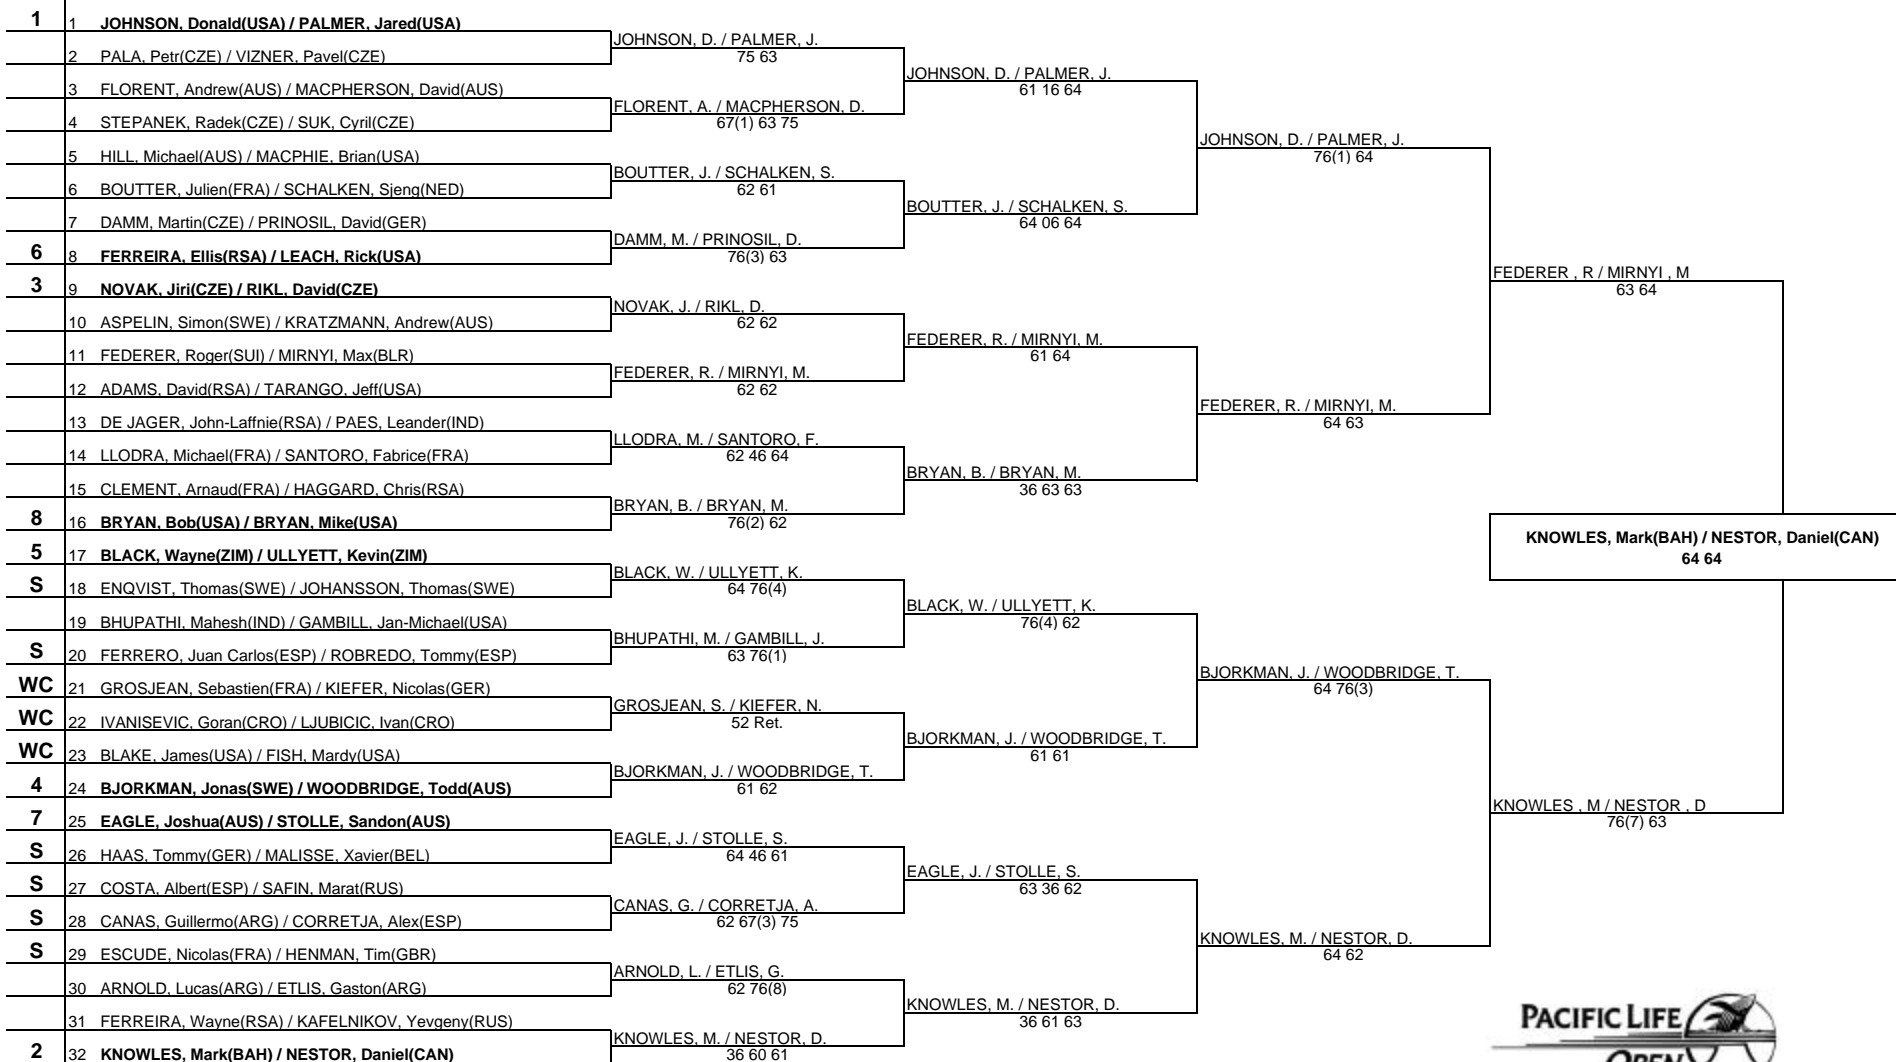

# Pacific Life Open - Indian Wells

## MAIN DRAW DOUBLES

11-17 March 2002

Plexipave

\$2,950,000

ATP, Inc. © Copyright 2001

Seeded Players	Lucky Losers	Replaces	Last Direct Acceptance
1 JOHNSON, Donald(USA) / PALMER, Jared(USA)			Arnold/Etlis D 81
2 KNOWLES, Mark(BAH) / NESTOR, Daniel(CAN)			Costa/Safin S 39
3 NOVAK, Jiri(CZE) / RIKL, David(CZE)			
4 BJORKMAN, Jonas(SWE) / WOODBRIDGE, Todd(AUS)			
Retirement/W.O.	Reason For Retirement/W.O.		
5 BLACK, Wayne(ZIM) / ULLYETT, Kevin(ZIM)	IVANISEVIC, Goran(CRO) / LJUBICIC, Ivan(CRO)	ivanisevic - Left shoulder	Gerry Armstrong
6 FERREIRA, Ellis(RSA) / LEACH, Rick(USA)			Gayle D Bradshaw
7 EAGLE, Joshua(AUS) / STOLLE, Sandon(AUS)			
8 BRYAN, Bob(USA) / BRYAN, Mike(USA)			ATP Supervisor