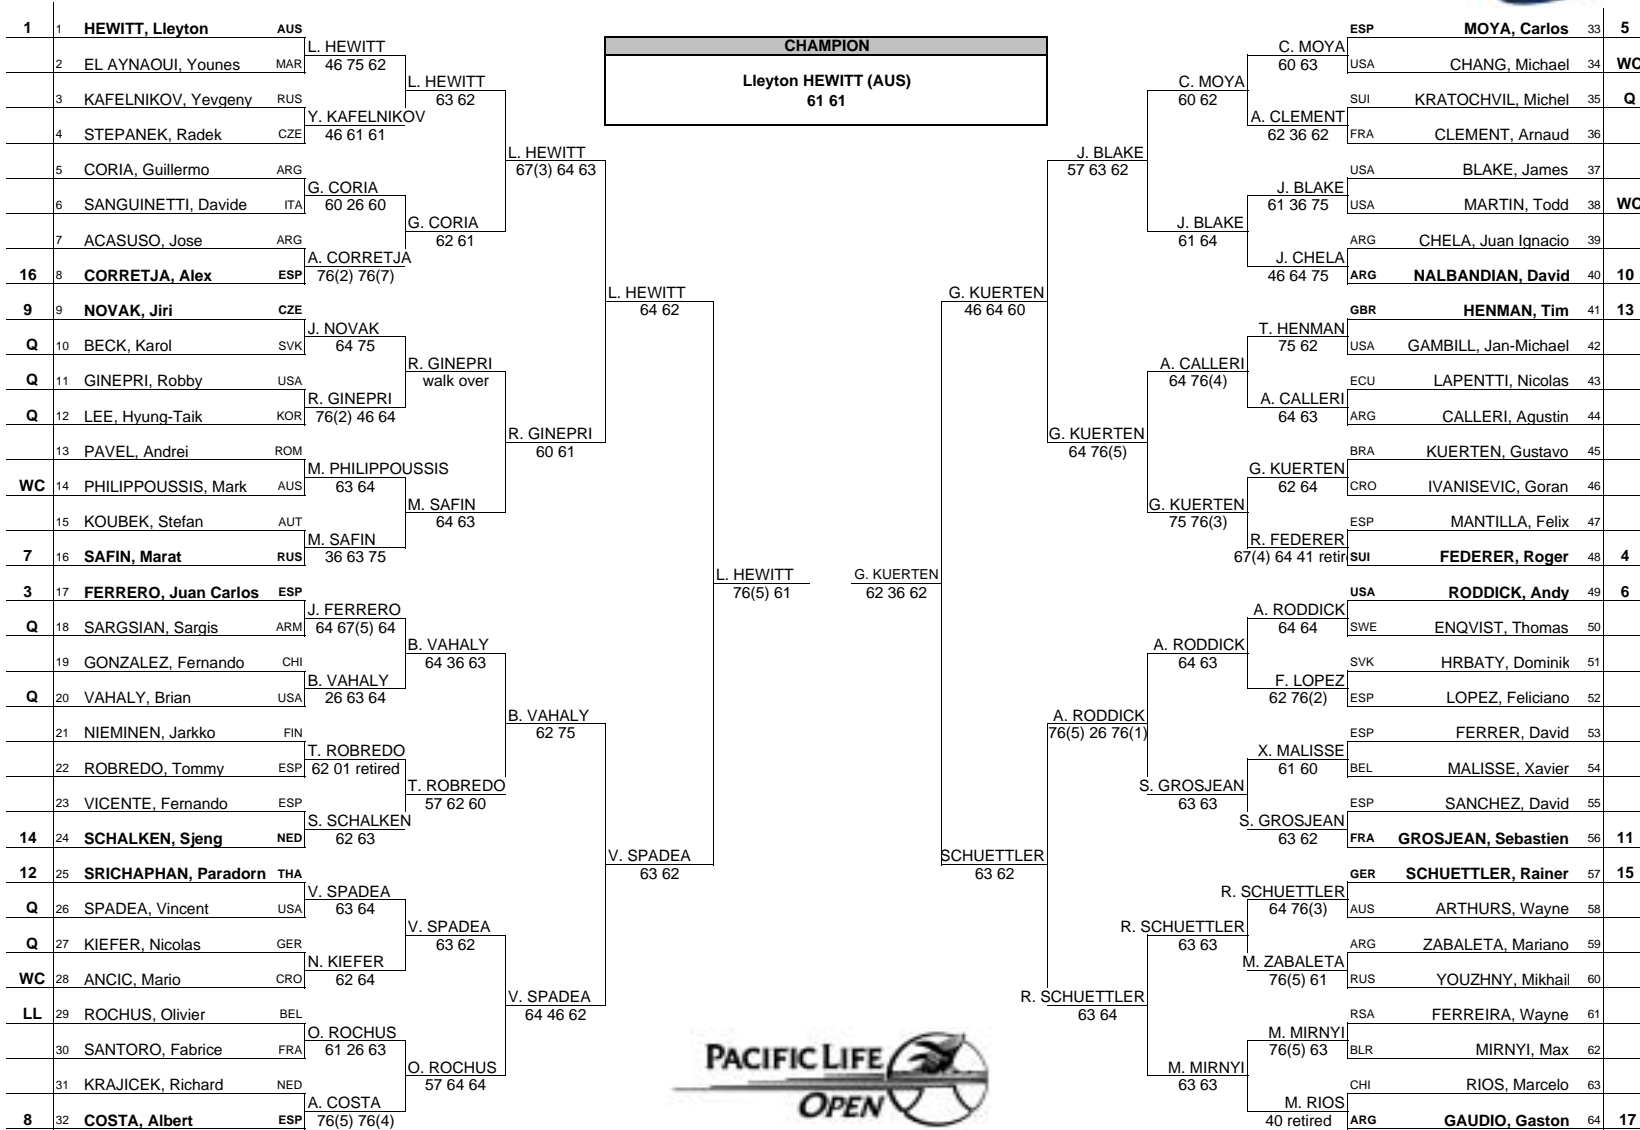

MAIN DRAW SINGLES

Pacific Life Open - Indian Wells

5-16 March 2003
Plexipave
\$2,450,000
404

ATP, Inc. © Copyright 2001

Summary table with columns: Seeded Players, Lucky Loser, Replaces, Lucky Loser, Replaces, Last Direct Acceptance. Includes retirements and reasons for retirements.