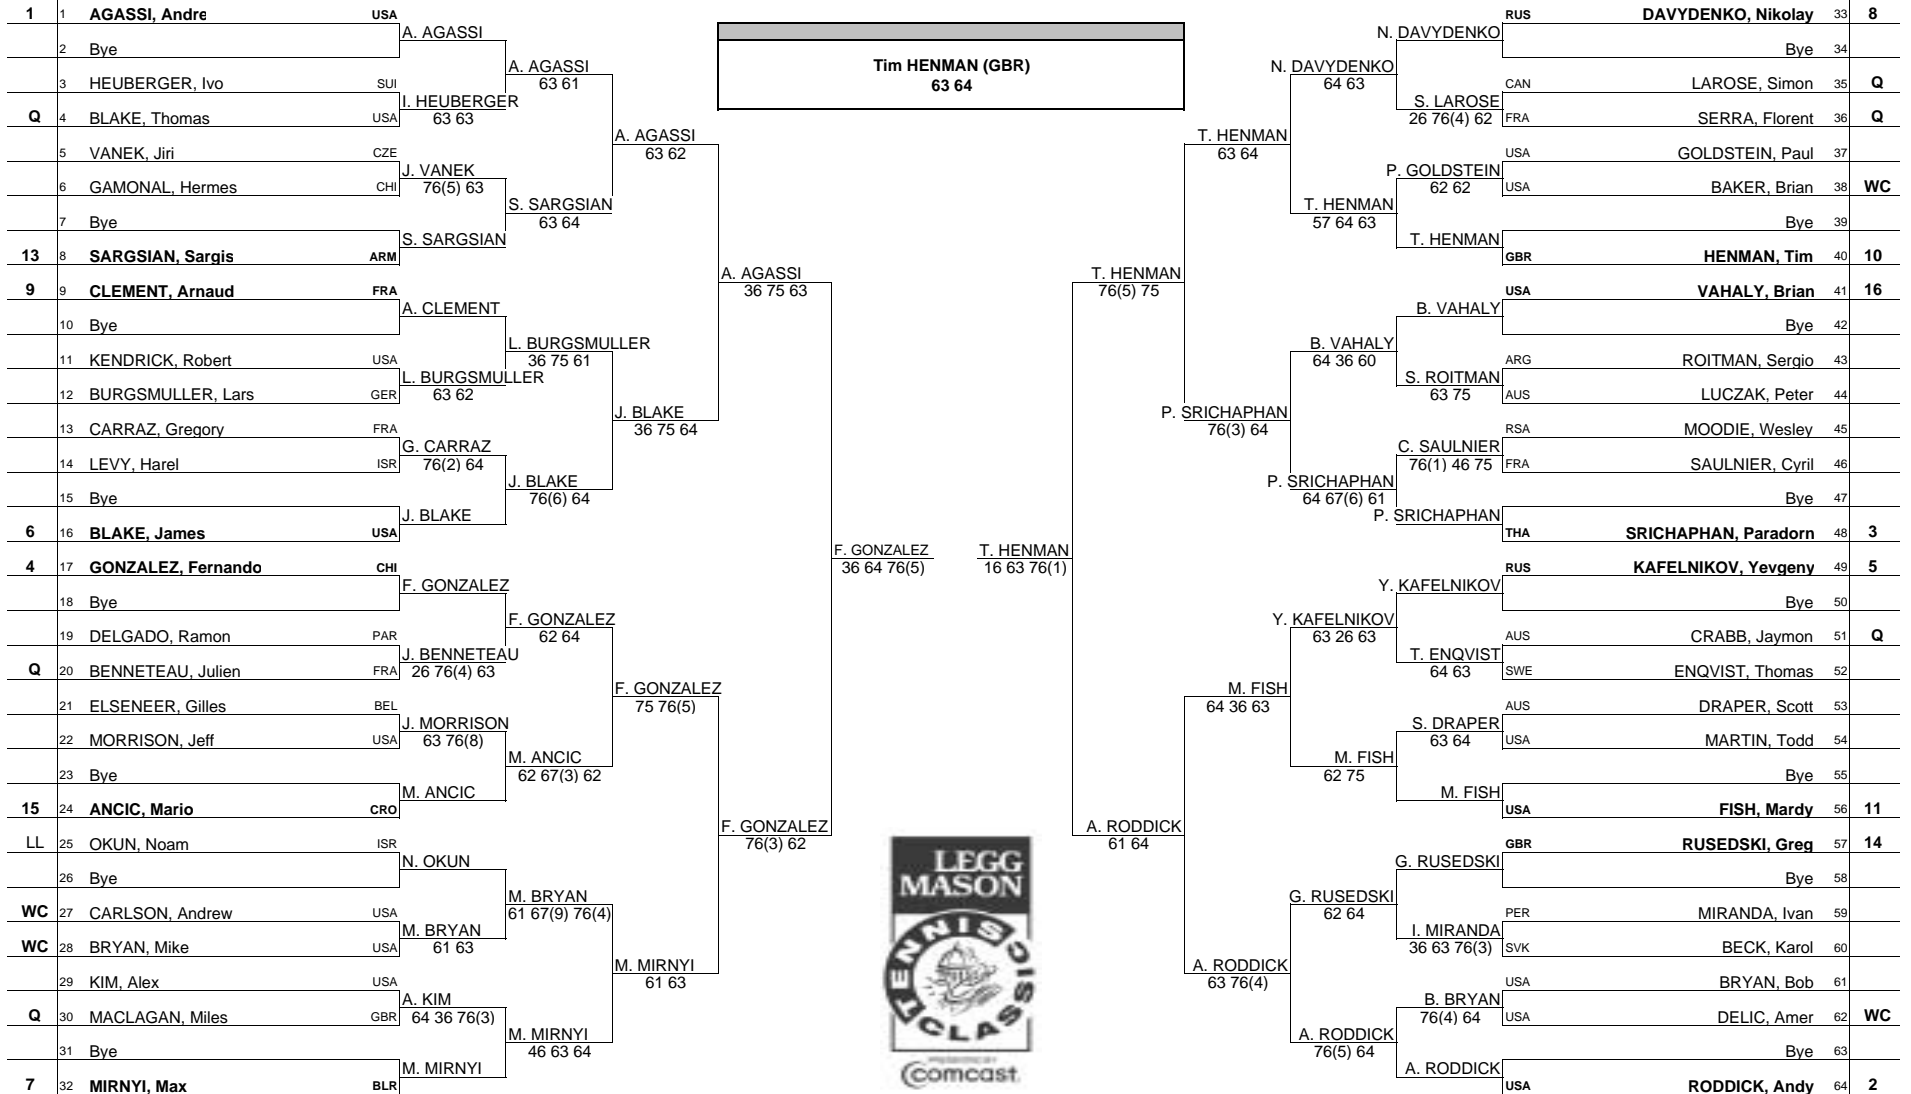

MAIN DRAW SINGLES

Legg Mason Tennis Classic - Washington

July 28 - August 3, 2003
Hard
\$575,000
418

Summary table with columns: Seeded Players, Seeded Players, Lucky Loser, Replaces, Lucky Loser, Replaces, Last Direct Acceptance, Vacancies, Reason for Vacancy, Retirements, Reason for Retirement, ATP Supervisor.