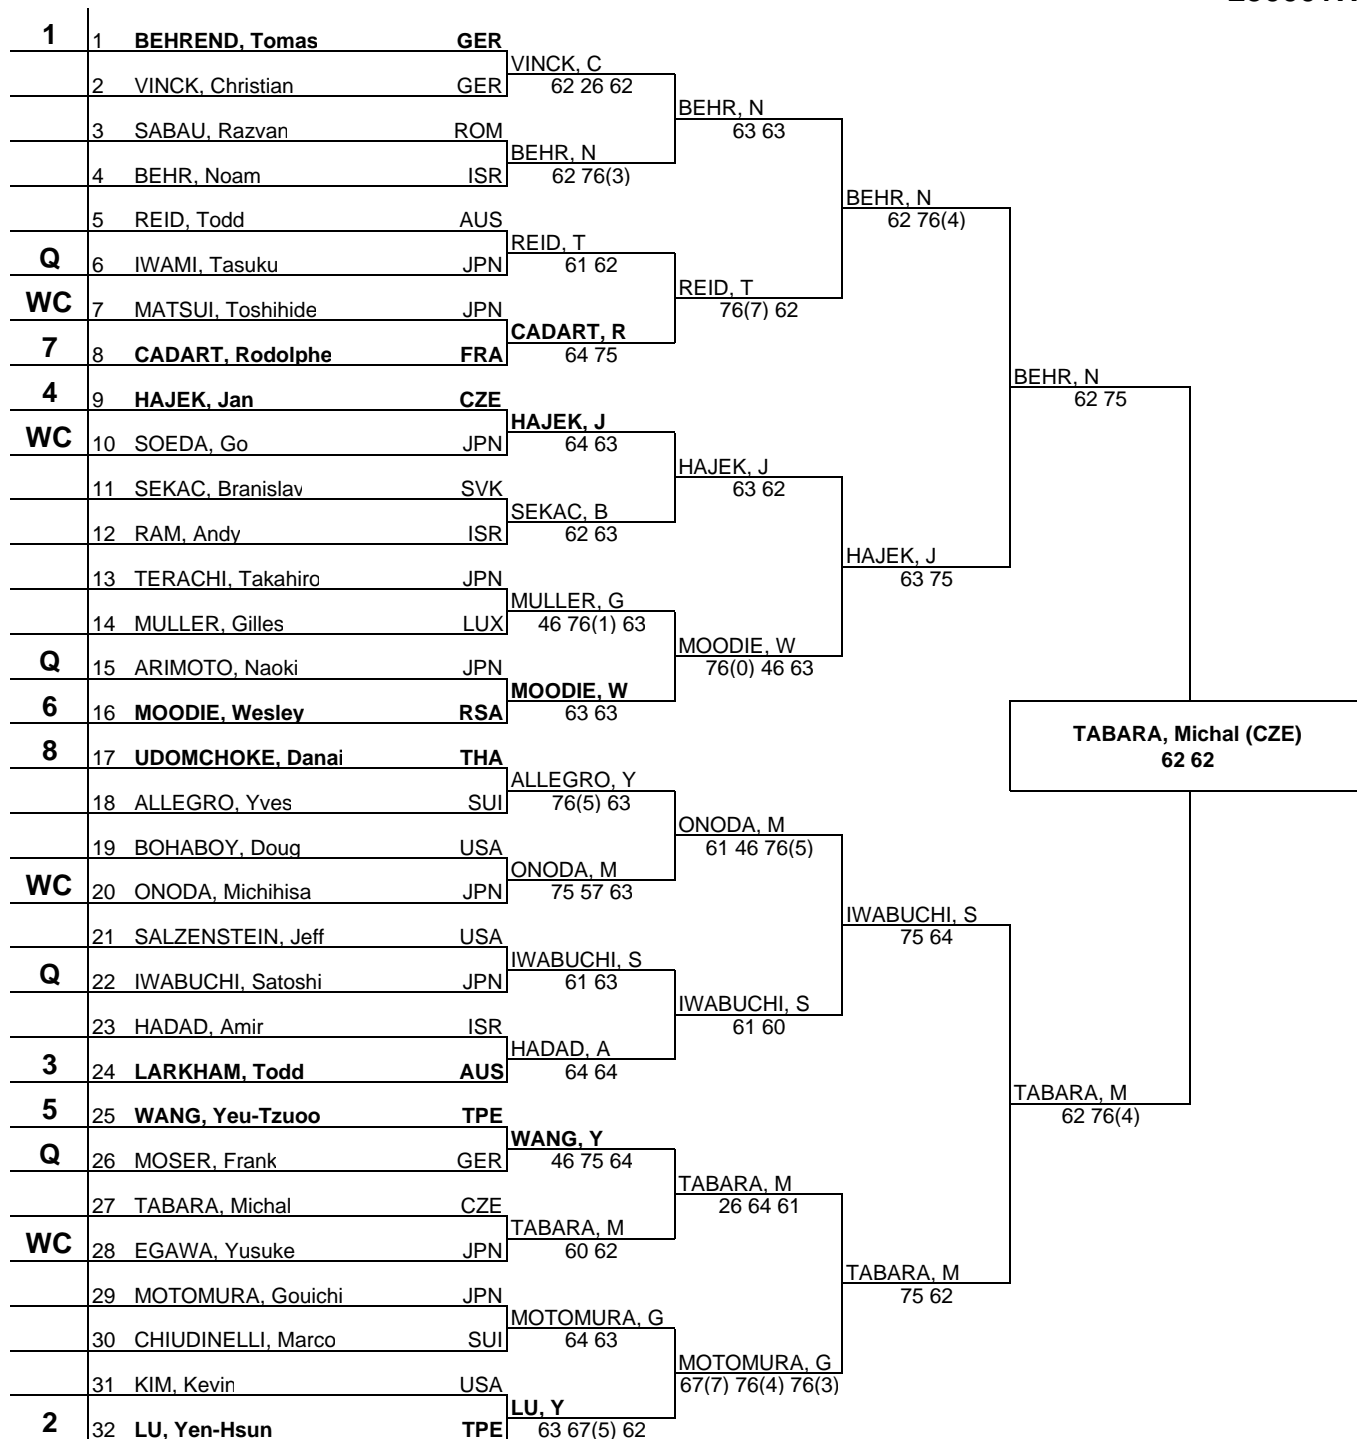

# Shimadzu All Japan Indoor - Kyoto

## MAIN DRAW SINGLES

3-9 March 2003  
 Carpet(Spuckturf) Indoor  
 25000+H

ATP, Inc. © Copyright 2001

Seeded Players	ESP	Lucky Losers	Replaces	Last Direct Acceptance
1 BEHREND, Tomas (GER)	144			Todd Reid (298)
2 LU, Yen-Hsun (TPE)	190			
3 LARKHAM, Todd (AUS)	194			
4 HAJEK, Jan (CZE)	200			
		Vacancies	Reason for Vacancy	
5 WANG, Yeu-Tzuoo (TPE)	205			Carlos Sanches
6 MOODIE, Wesley (RSA)	213			
7 CADART, Rodolphe (FRA)	215			
8 UDOMCHOKE, Danai (THA)	221			Challenger Supervisor