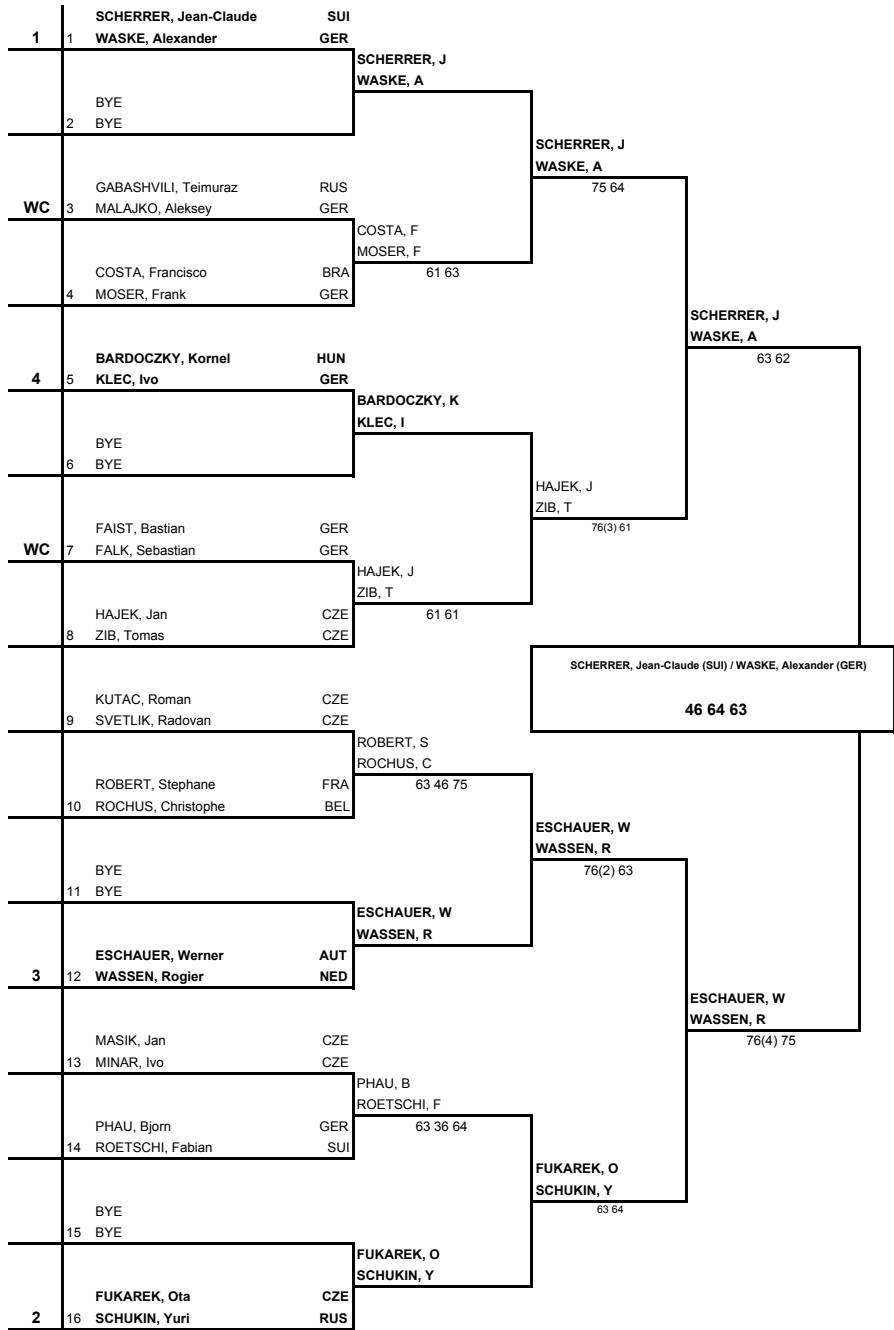

INTERNATIONALE BADISCHE MEISTERSCHAFTEN UM DEN TECHEM-CUP - Zell

MAIN DRAW DOUBLES

29 June - 4 July 2004

red clay

€ 25.000

ATP, Inc. © Copyright 2001

Seeded Players	Rank	Lucky Losers	Replaces	Last Direct Acceptance
1 SCHERRER, J / WASKE, A	332			
2 FUKAREK, O / SCHUKIN, Y	354			byes
3 ESCHAUER, W / WASSEN, R	392			
4 BARDOCZKY, K / KLEC, I	427			
		Retirement/W.O.	Reasons	
MAIN DRAW DOUBLES				Dieter Madlindl
				Challenger Supervisor