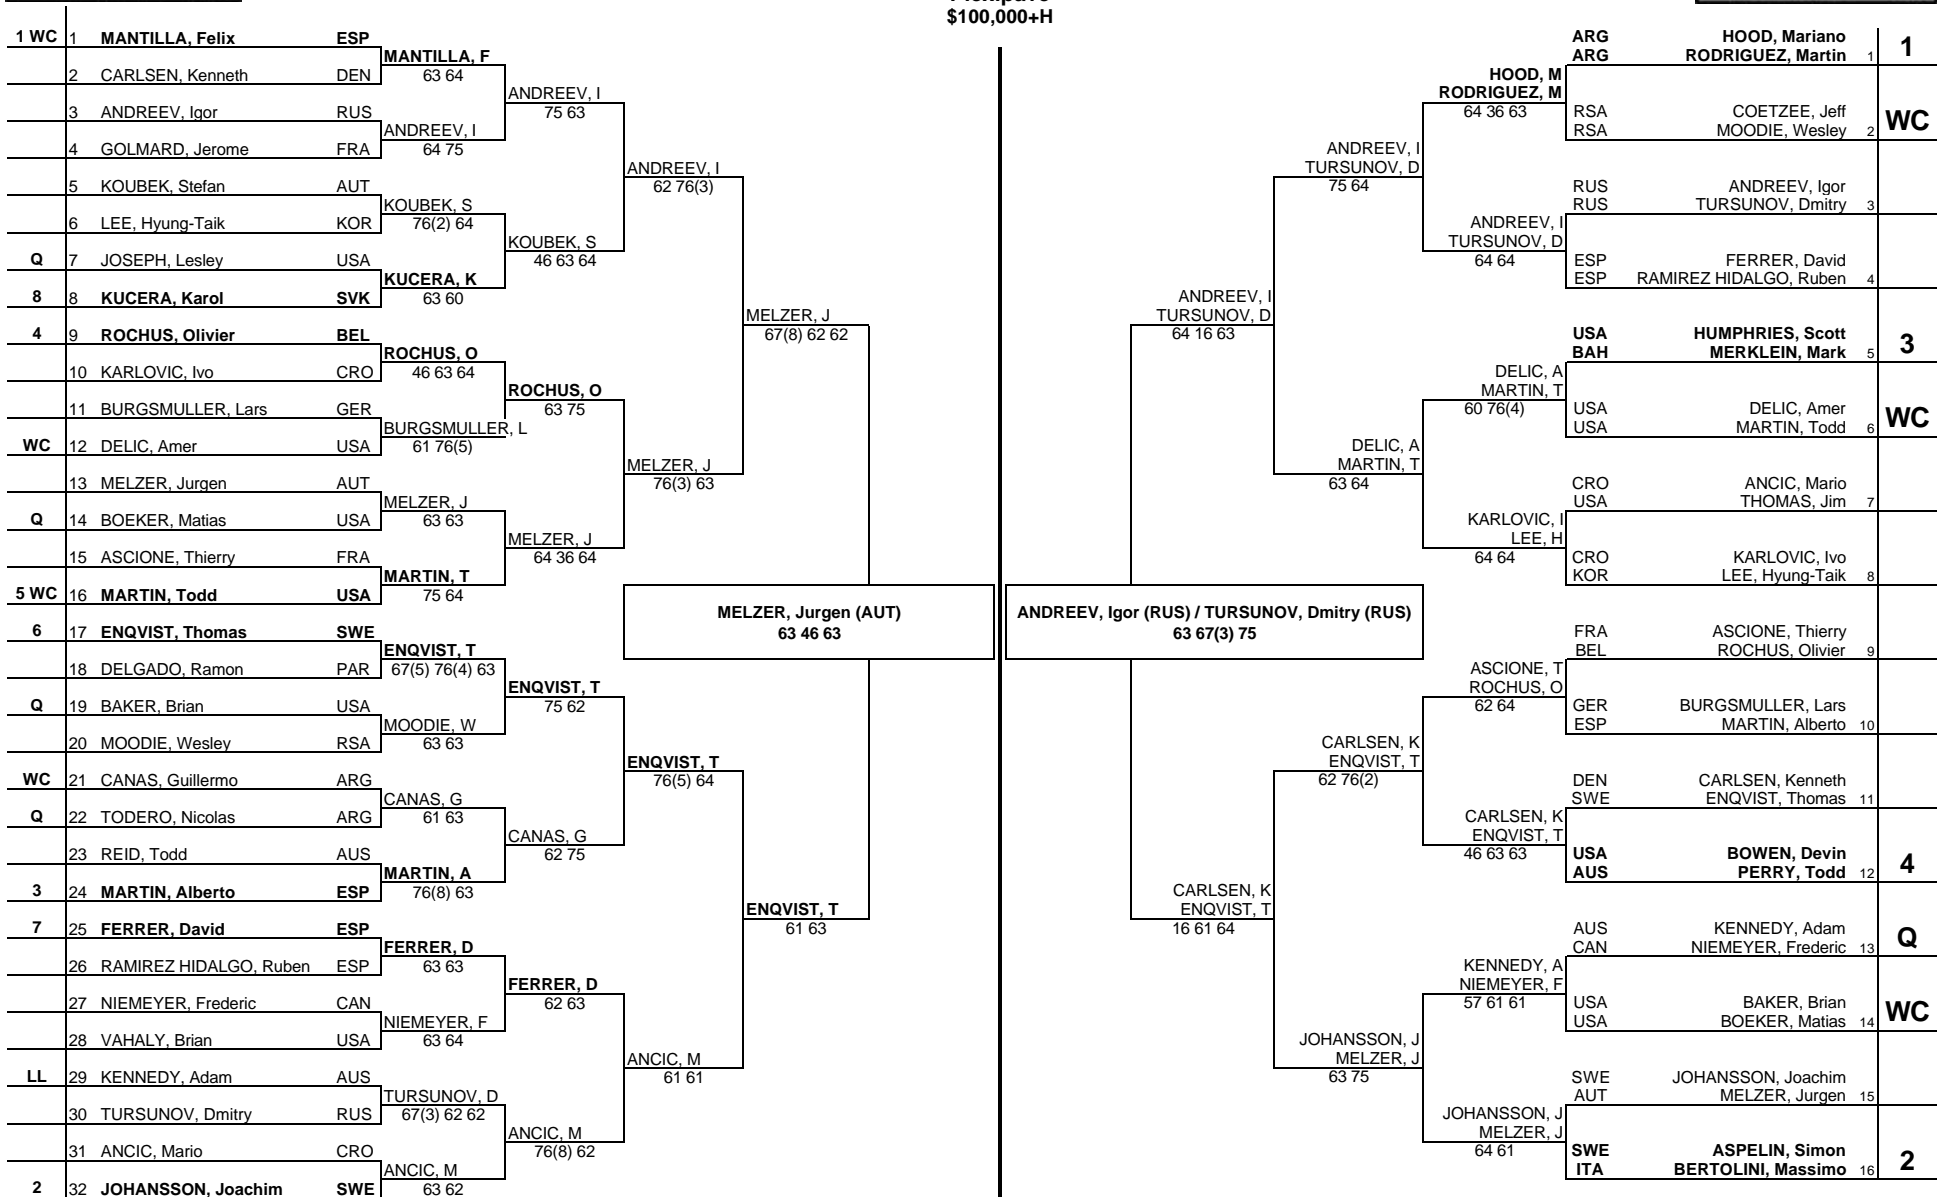

# PRO TENNIS WORLD OPEN - Boca Raton, FL

15 - 21 March 2004

Plexipave  
\$100,000+H

## MAIN DRAW DOUBLES

## MAIN DRAW SINGLES

ATP, Inc. © Copyright 2001

Last Direct Acceptance: NIEMEYER - 146

Seeded Players	Rank	Lucky Losers	Replaces
1 MANTILLA, Felix (ESP)	37	KENNEDY, A.	LISNARD, J-R
2 JOHANSSON, Joachim (SWE)	50		
3 MARTIN, Alberto (ESP)	57		
4 ROCHUS, Olivier (BEL)	59		
		Retirement/W.O	Reasons
5 MARTIN, Todd (USA)	60		
6 ENQVIST, Thomas (SWE)	64		
7 FERRER, David (ESP)	67		
8 KUCERA, Karol (SVK)	68		