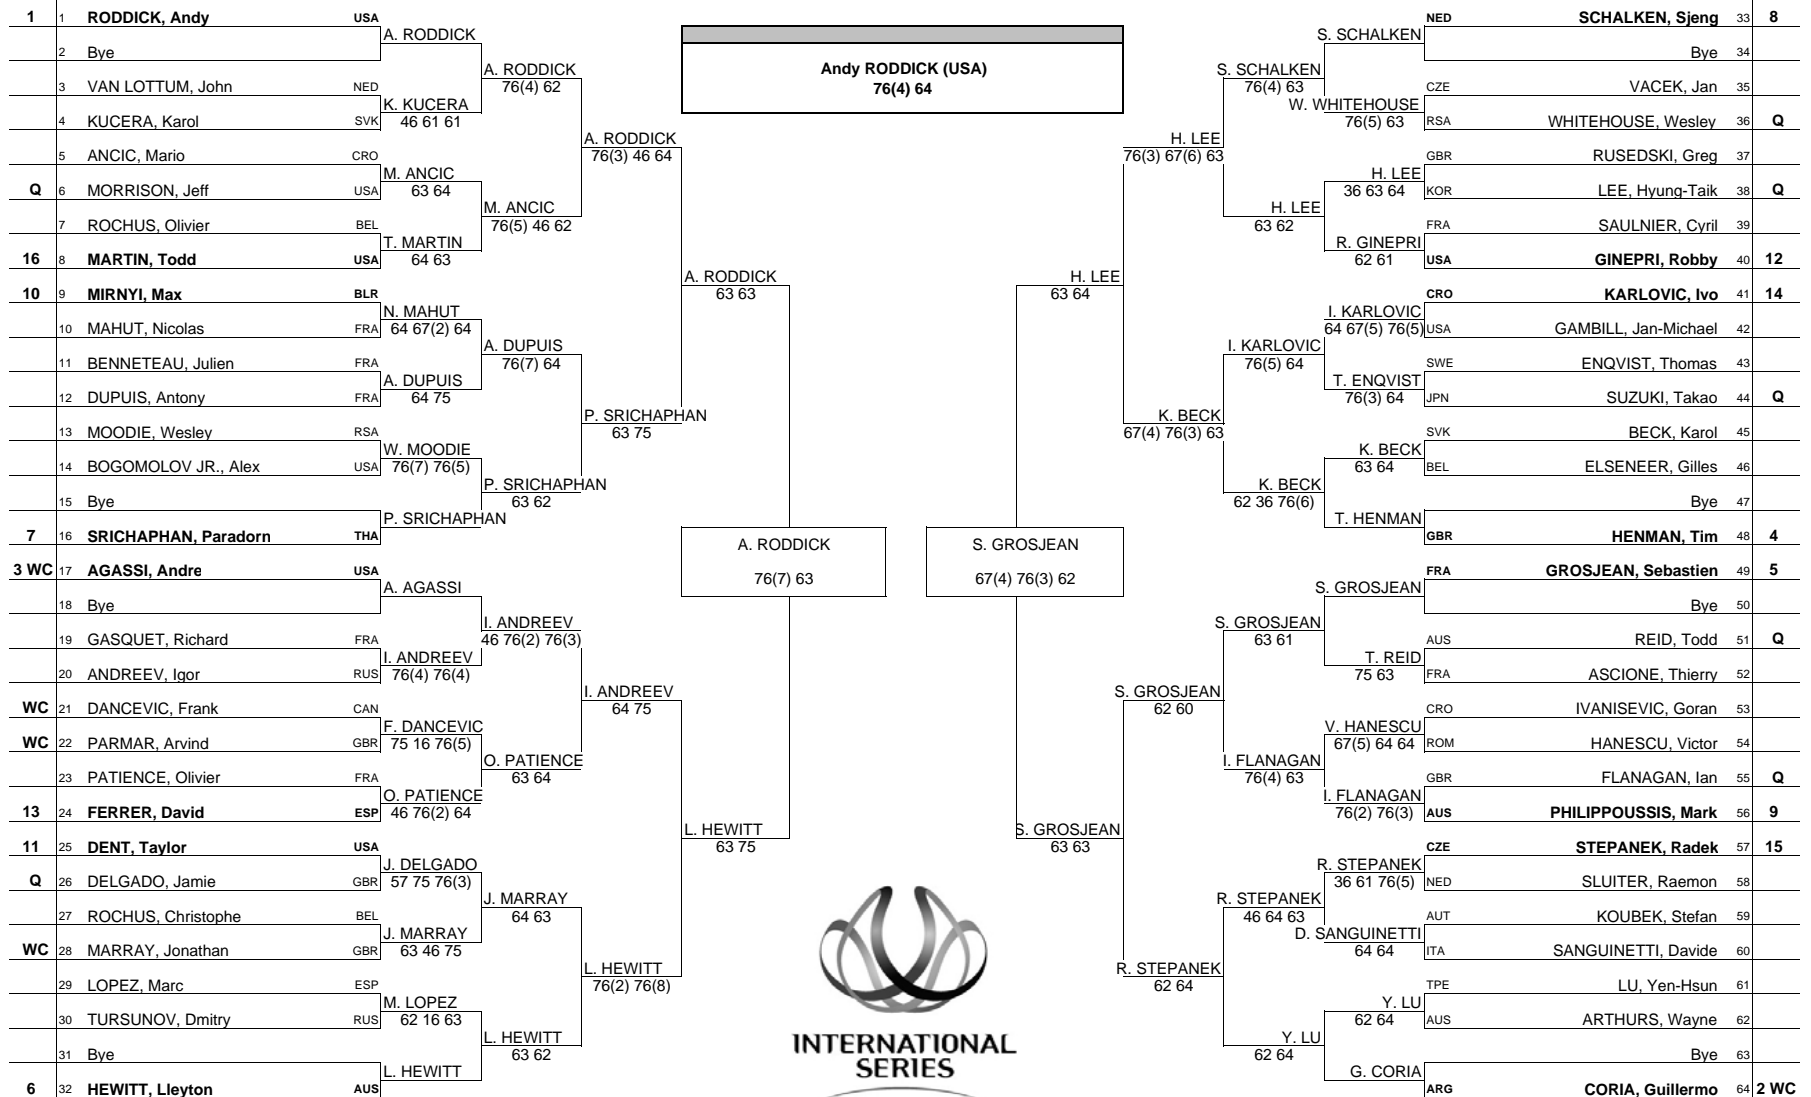

MAIN DRAW SINGLES

The Stella Artois Championships - London / Queen's Club

7-13 June 2004
Grass
€61,750
311

ATP, Inc. © Copyright 2001

Table with 7 columns: Seeded Players, Seeded Players, Lucky Loser, Replaces, Lucky Loser, Replaces, Last Direct Acceptance. Lists player names and reasons for withdrawals.