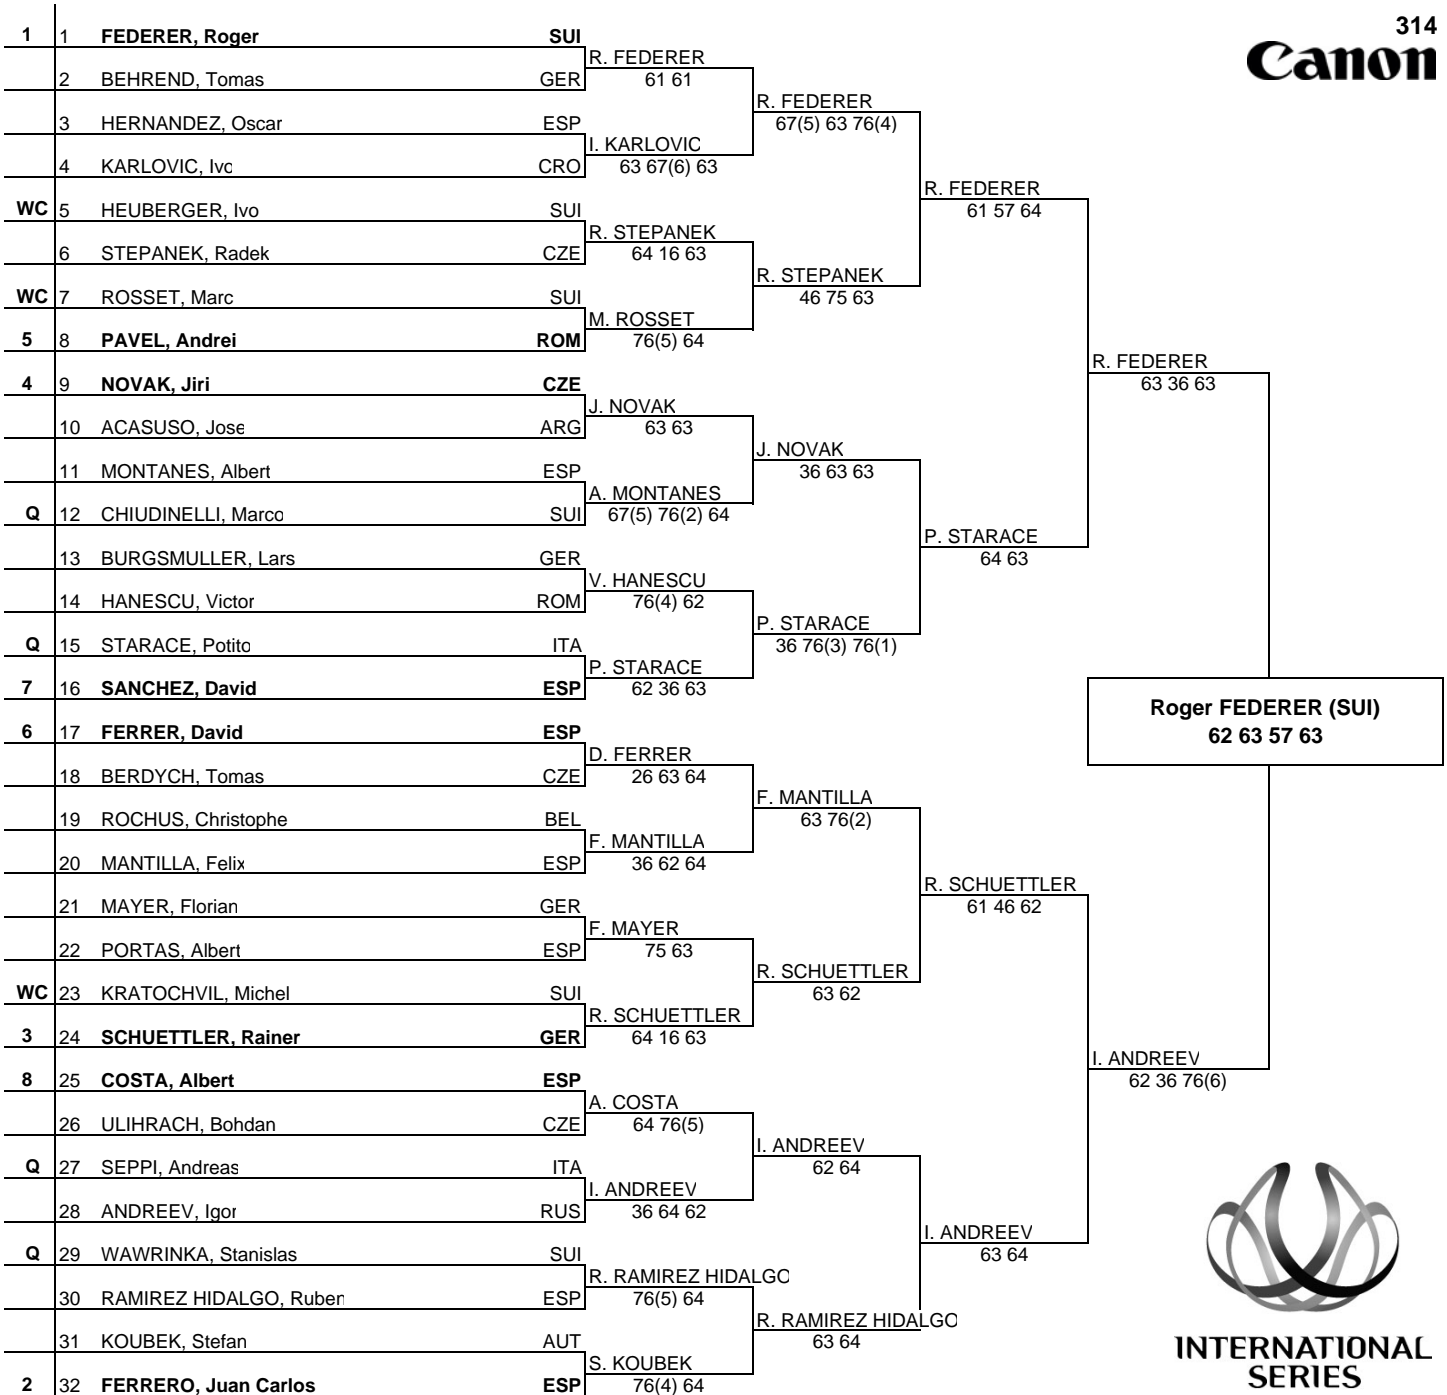

MAIN DRAW SINGLES

Allianz Suisse Open
Gstaad ☑ July 3-11, 2004

Clay
€544,750

314

INTERNATIONAL SERIES

ATP, Inc. © Copyright 2001

Seeded Players	Lucky Losers	Replaces	Last Direct Acceptance
1 FEDERER, Roger			
2 FERRERO, Juan Carlos			BEHREND, Tomas - 121
3 SCHUETTLER, Rainer			
4 NOVAK, Jiri			
	Retirement/W.O.	Reason	
5 PAVEL, Andrei			Tom Barnes
6 FERRER, David			
7 SANCHEZ, David			
8 COSTA, Albert			ATP Supervisor