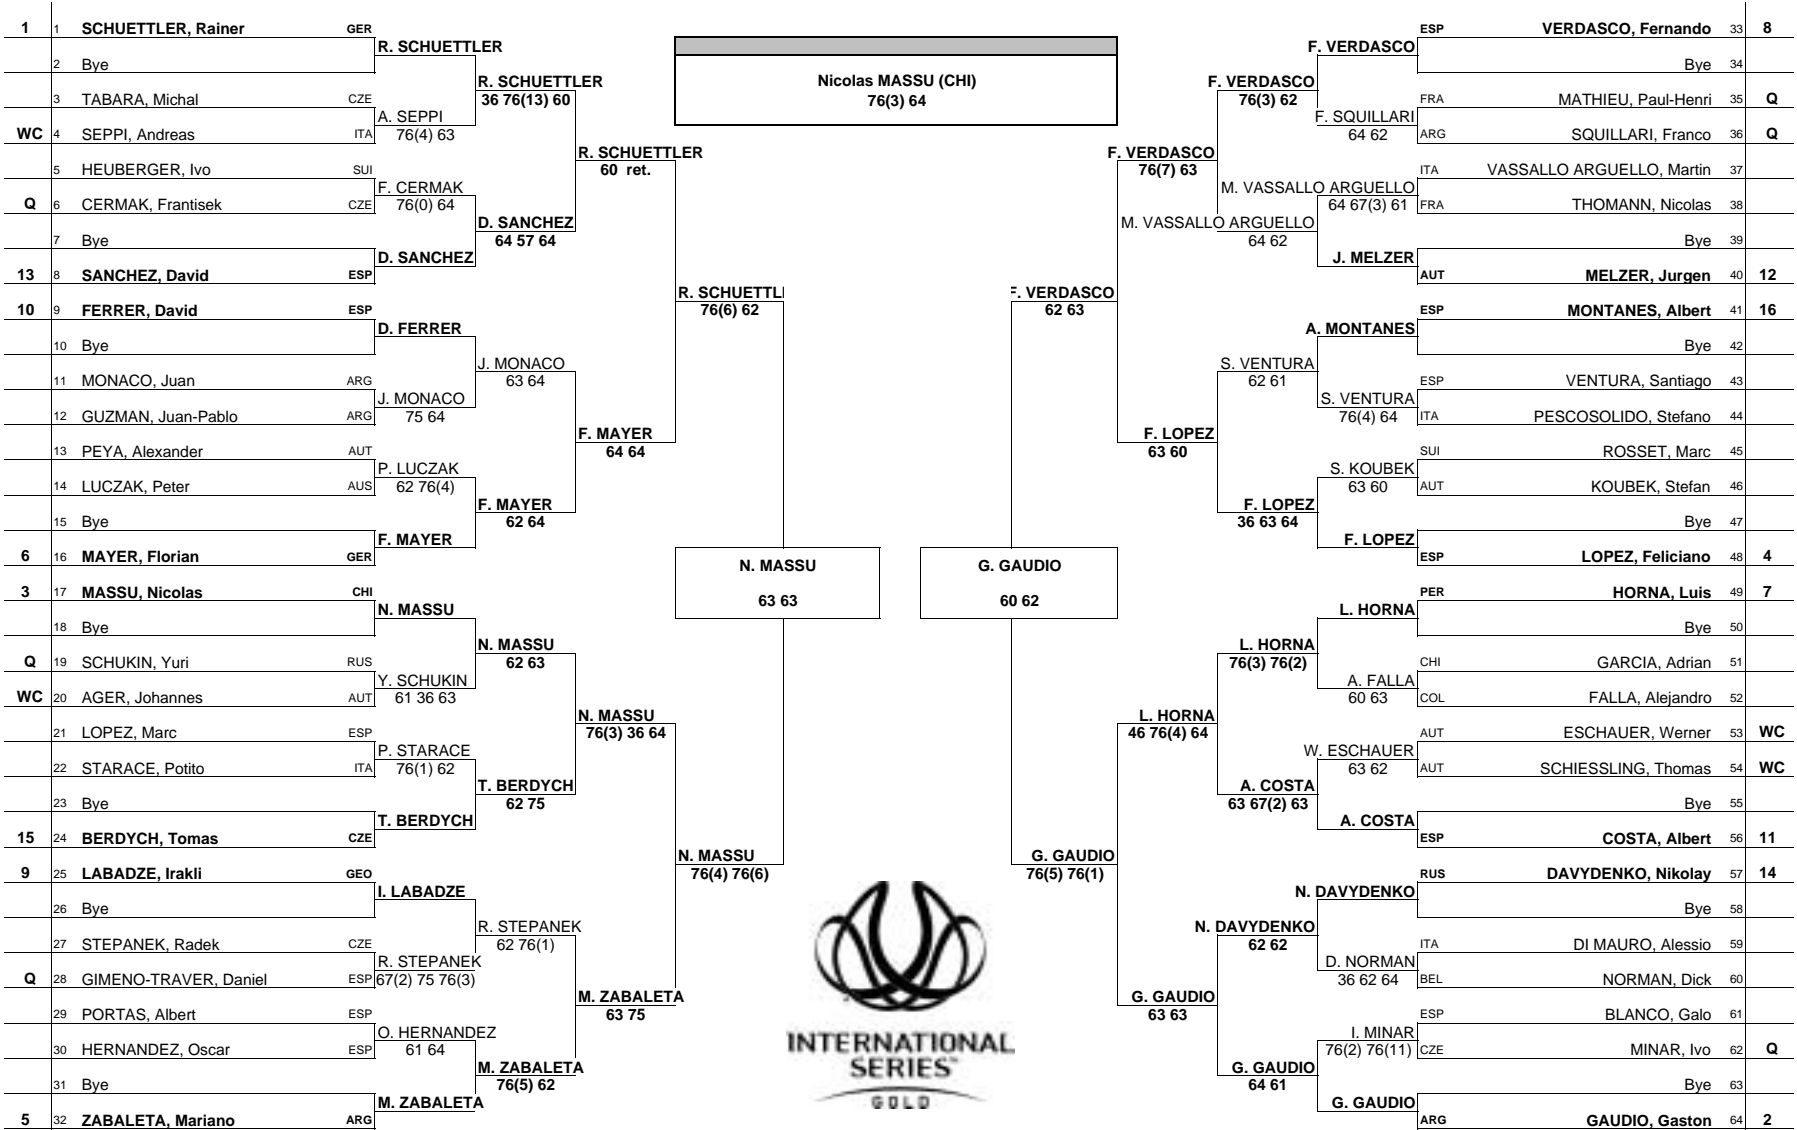

MAIN DRAW SINGLES

Generali Open Kitzbuhel

19-25 July 2004
Clay
€99,750
319

Seeded Players	Seeded Players	Lucky Loser	Replaces	Lucky Loser	Replaces	Last Direct Acceptance
1 SCHUETTTLER, Rainer	9 LABADZE, Irakli					LUCZAK, Peter 153
2 GAUDIO, Gaston	10 FERRER, David					
3 MASSU, Nicolas	11 COSTA, Albert					
4 LOPEZ, Feliciano	12 MELZER, Jurgen					
		Retirement/W.O.	Reason	Retirement/W.O.	Reason	
5 ZABALETA, Mariano	13 SANCHEZ, David					Thomas Karlberg
6 MAYER, Florian	14 DAVYDENKO, Nikolay					
7 HORNA, Luis	15 BERDYCH, Tomas					
8 VERDASCO, Fernando	16 MONTANES, Albert					ATP Supervisor