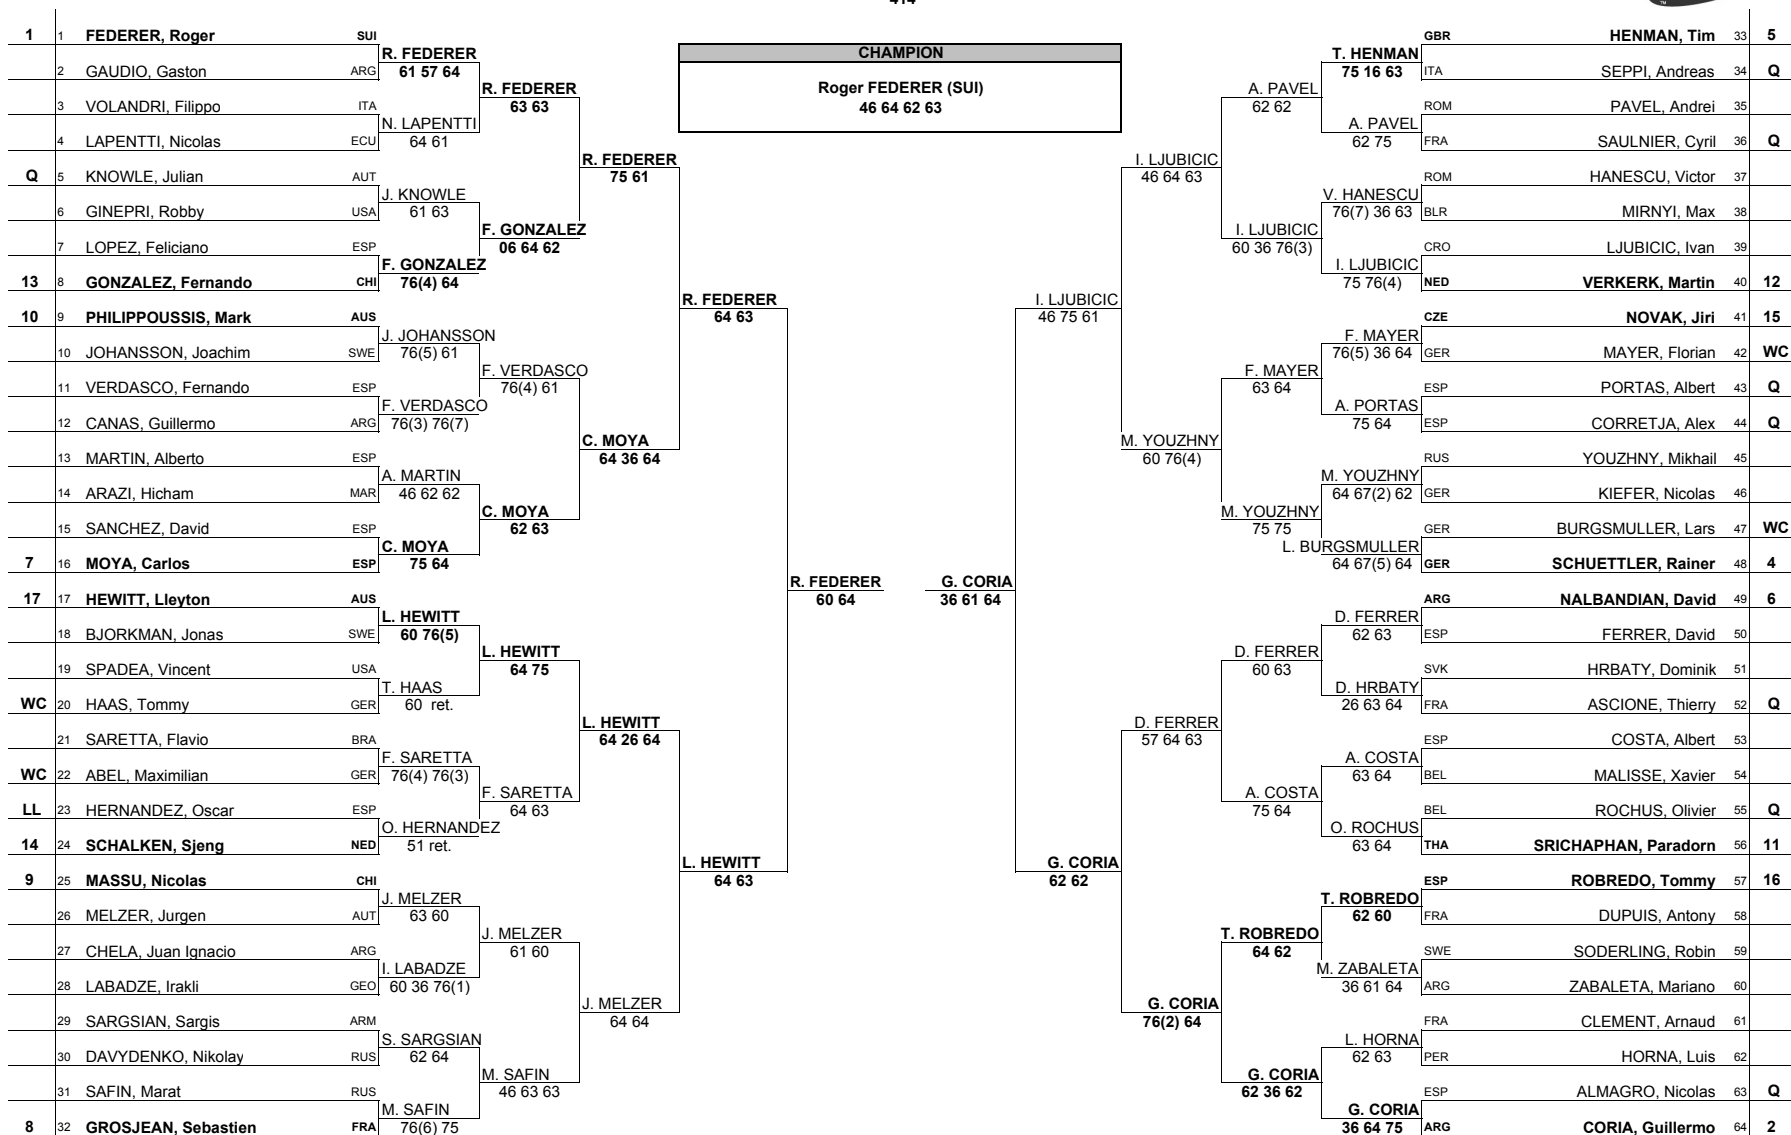

Masters Series Hamburg

MAIN DRAW SINGLES

8-16 May 2004
Clay
€2,425,000
414

ATP, Inc. © Copyright 2005

Seeded Players	Seeded Players	Lucky Loser	Replaces	Lucky Loser	Replaces	Last Direct Acceptance
1 FEDERER, Roger	9 MASSU, Nicolas	Oscar Hernandez	Juan Carlos Ferrero			Verdasco-69
2 CORIA, Guillermo	10 PHILIPPOUSSIS, Mark					
3	11 SRICHAPHAN, Paradorn					
4 SCHUETTLER, Rainer	12 VERKERK, Martin					
5 HENMAN, Tim	13 GONZALEZ, Fernando	Juan Carlos Ferrero	hand	Vince Spadea	leg	Mark Darby/Thomas Karlberg
6 NALBANDIAN, David	14 SCHALKEN, Sjeng			Sjeng Schalken	leg	
7 MOYA, Carlos	15 NOVAK, Jiri					
8 GROSJEAN, Sebastien	16 ROBREDO, Tommy					ATP Supervisor