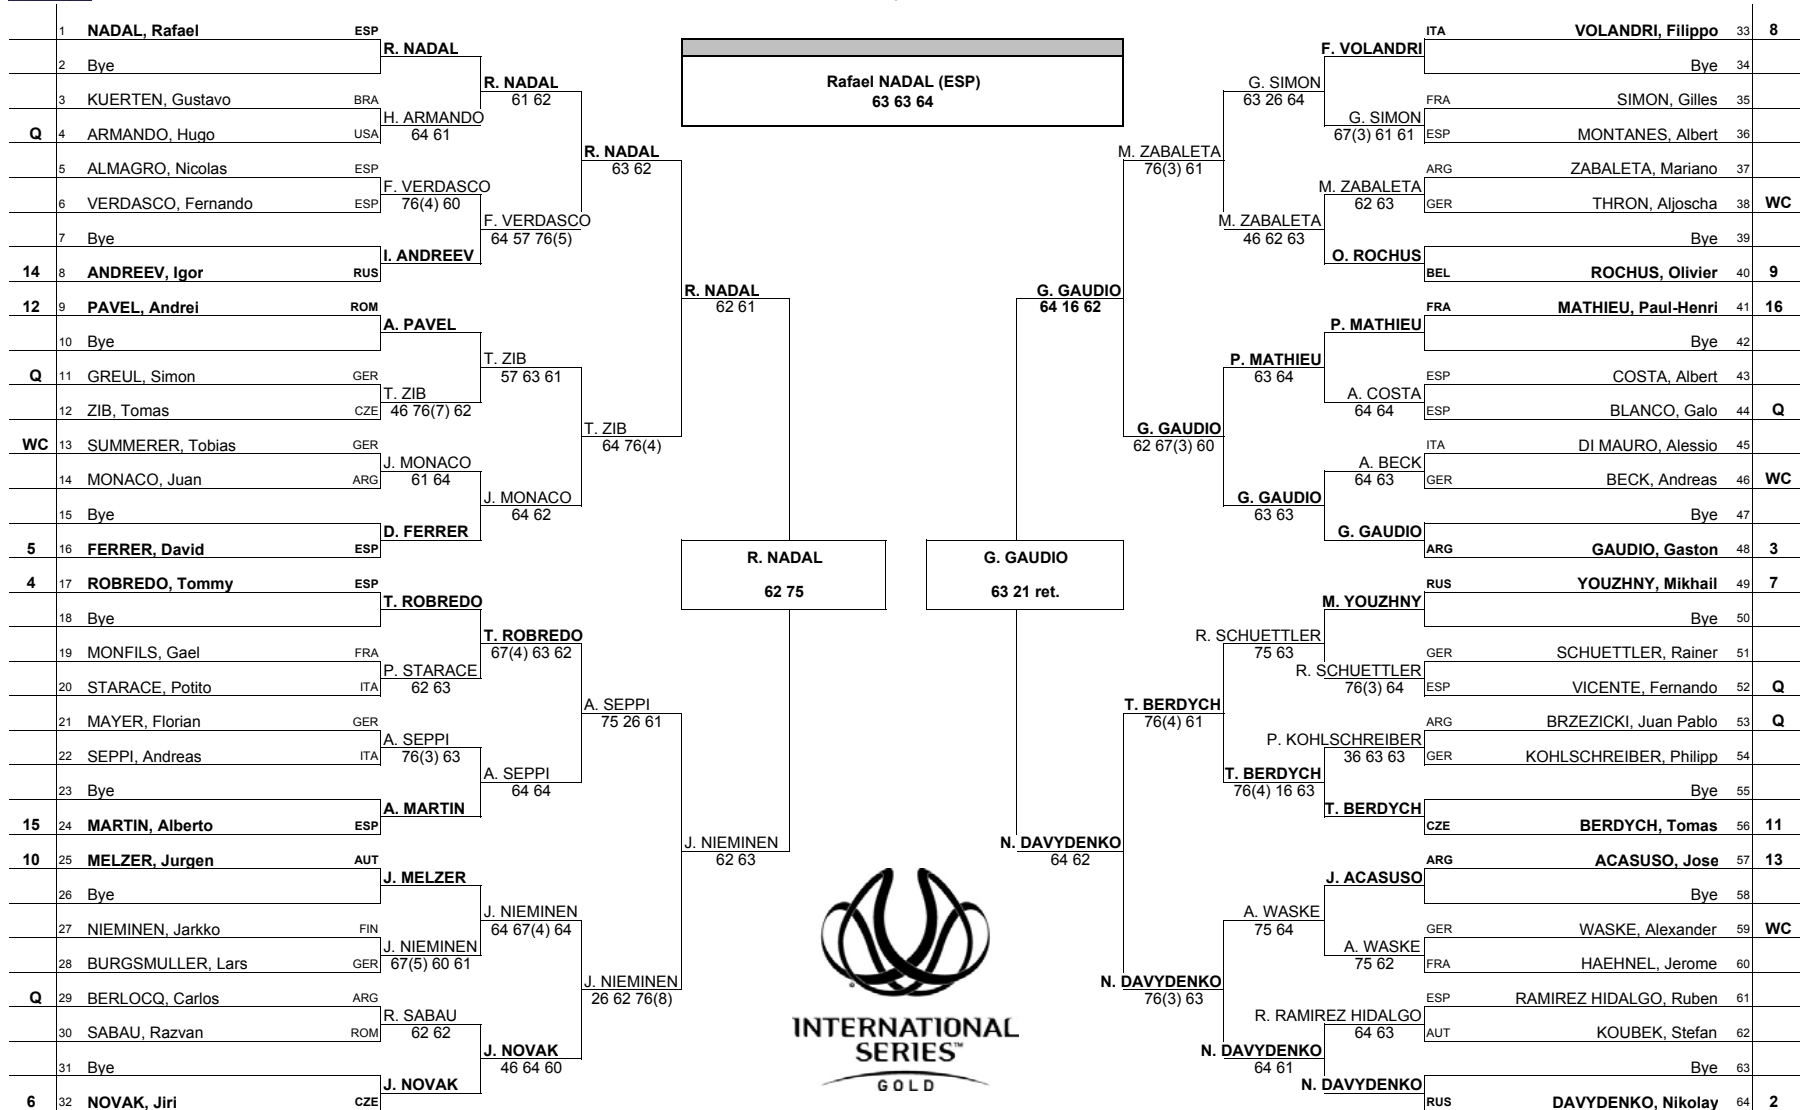

MAIN DRAW SINGLES

Mercedes Cup - Stuttgart

18-24 July 2005  
Clay  
€614,750  
321

ATP, Inc. © Copyright 2001

| Seeded Players       | Seeded Players         | Lucky Loser       | Replaces | Lucky Loser     | Replaces | Last Direct Acceptance |
|----------------------|------------------------|-------------------|----------|-----------------|----------|------------------------|
| 1 NADAL, Rafael      | 9 ROCHUS, Olivier      |                   |          |                 |          | SIMON, Gilles 134      |
| 2 DAVYDENKO, Nikolay | 10 MELZER, Jurgen      |                   |          |                 |          |                        |
| 3 GAUDIO, Gaston     | 11 BERDYCH, Tomas      |                   |          |                 |          |                        |
| 4 ROBREDO, Tommy     | 12 PAVEL, Andrei       |                   |          |                 |          |                        |
|                      |                        | Retirement/W.O.   | Reason   | Retirement/W.O. | Reason   | Thomas Karlberg        |
| 5 FERRER, David      | 13 ACASUSO, Jose       | Nikolay Davydenko | Sickness |                 |          |                        |
| 6 NOVAK, Jiri        | 14 ANDREEV, Igor       |                   |          |                 |          |                        |
| 7 YOUNG, Mikhail     | 15 MARTIN, Alberto     |                   |          |                 |          |                        |
| 8 VOLANDRI, Filippo  | 16 MATHIEU, Paul-Henri |                   |          |                 |          | ATP Supervisor         |