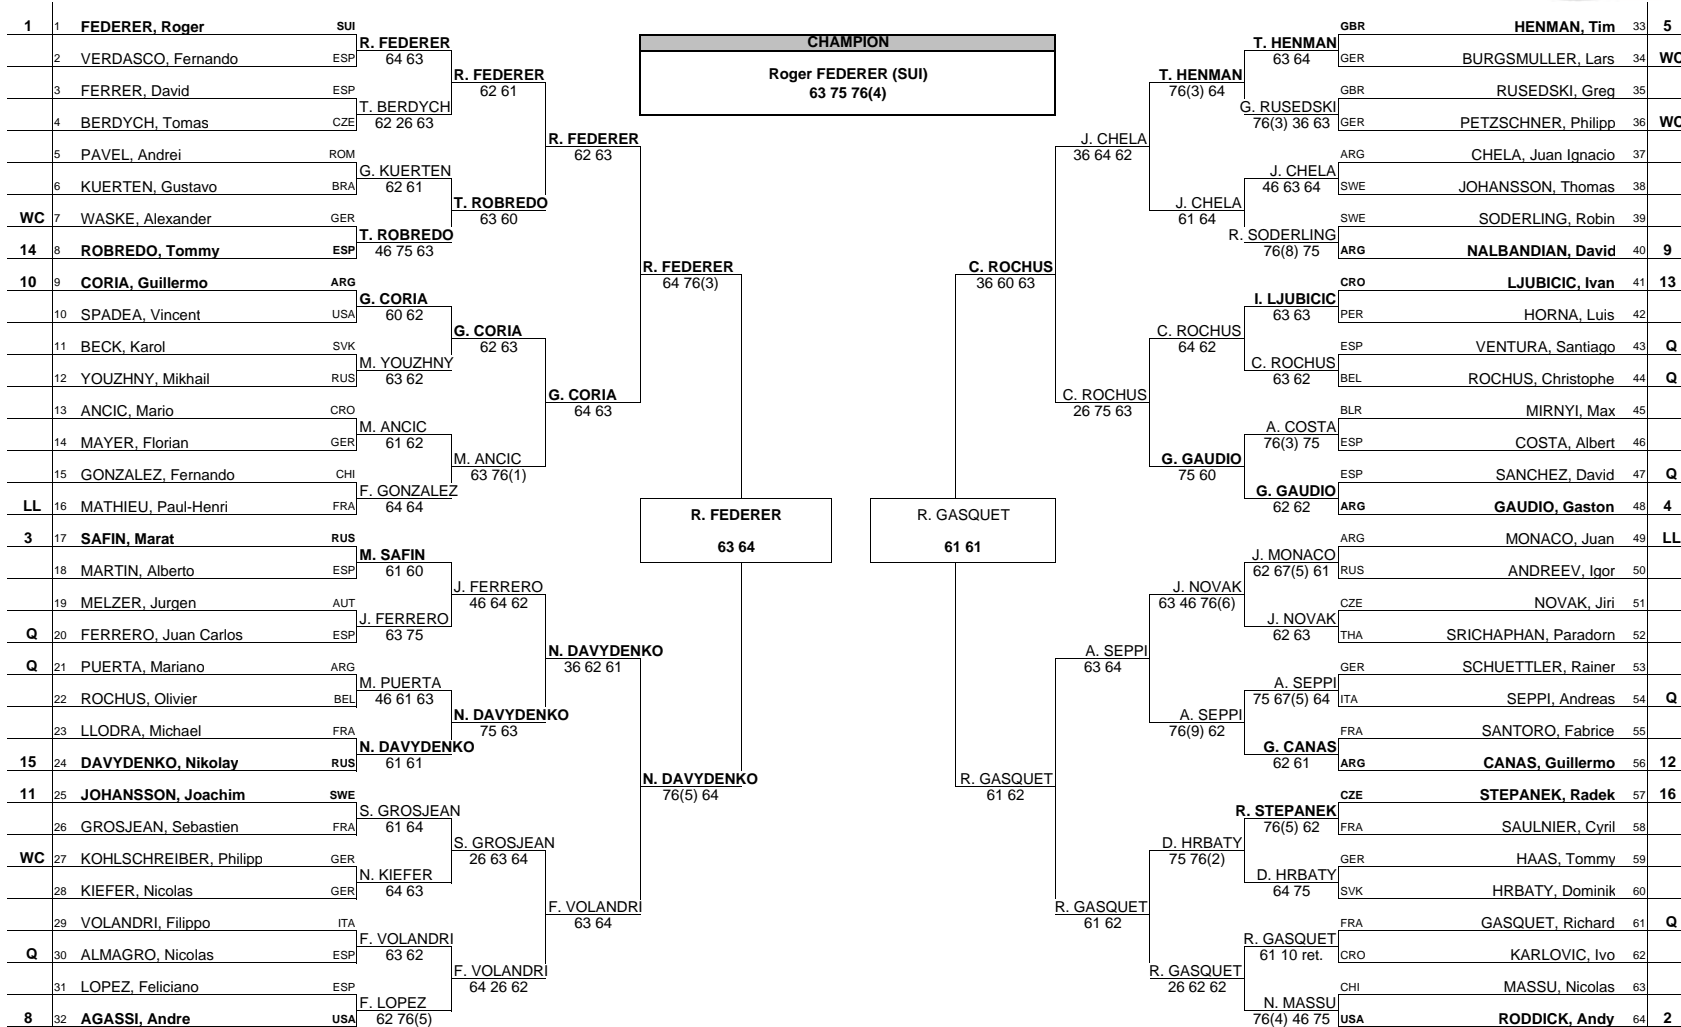

ATP Masters Series Hamburg presented by E.ON Hanse  
**MAIN DRAW SINGLES**

9-15 May 2005  
 Clay  
 €2,082,500  
 414

Seeded Players	Seeded Players	Lucky Loser	Replaces	Lucky Loser	Replaces	Last Direct Acceptance
1 FEDERER, Roger 2 RODDICK, Andy 3 SAFIN, Marat 4 GAUDIO, Gaston	9 NALBANDIAN, David 10 CORIA, Guillermo 11 JOHANSSON, Joachim 12 CANAS, Guillermo	Montanes Monaco	Moya - shoulder Nadal - Left Hand			KARLOVIC - 59
5 HENMAN, Tim 6 7 8 AGASSI, Andre	13 LJUBICIC, Ivan 14 ROBREDO, Tommy 15 DAVYDENKO, Nikolay 16 STEPANEK, Radek	Retirement/W.O.	Reason	Retirement/W.O.	Reason	Ed Hardisty/Tom Barnes
						ATP Supervisor