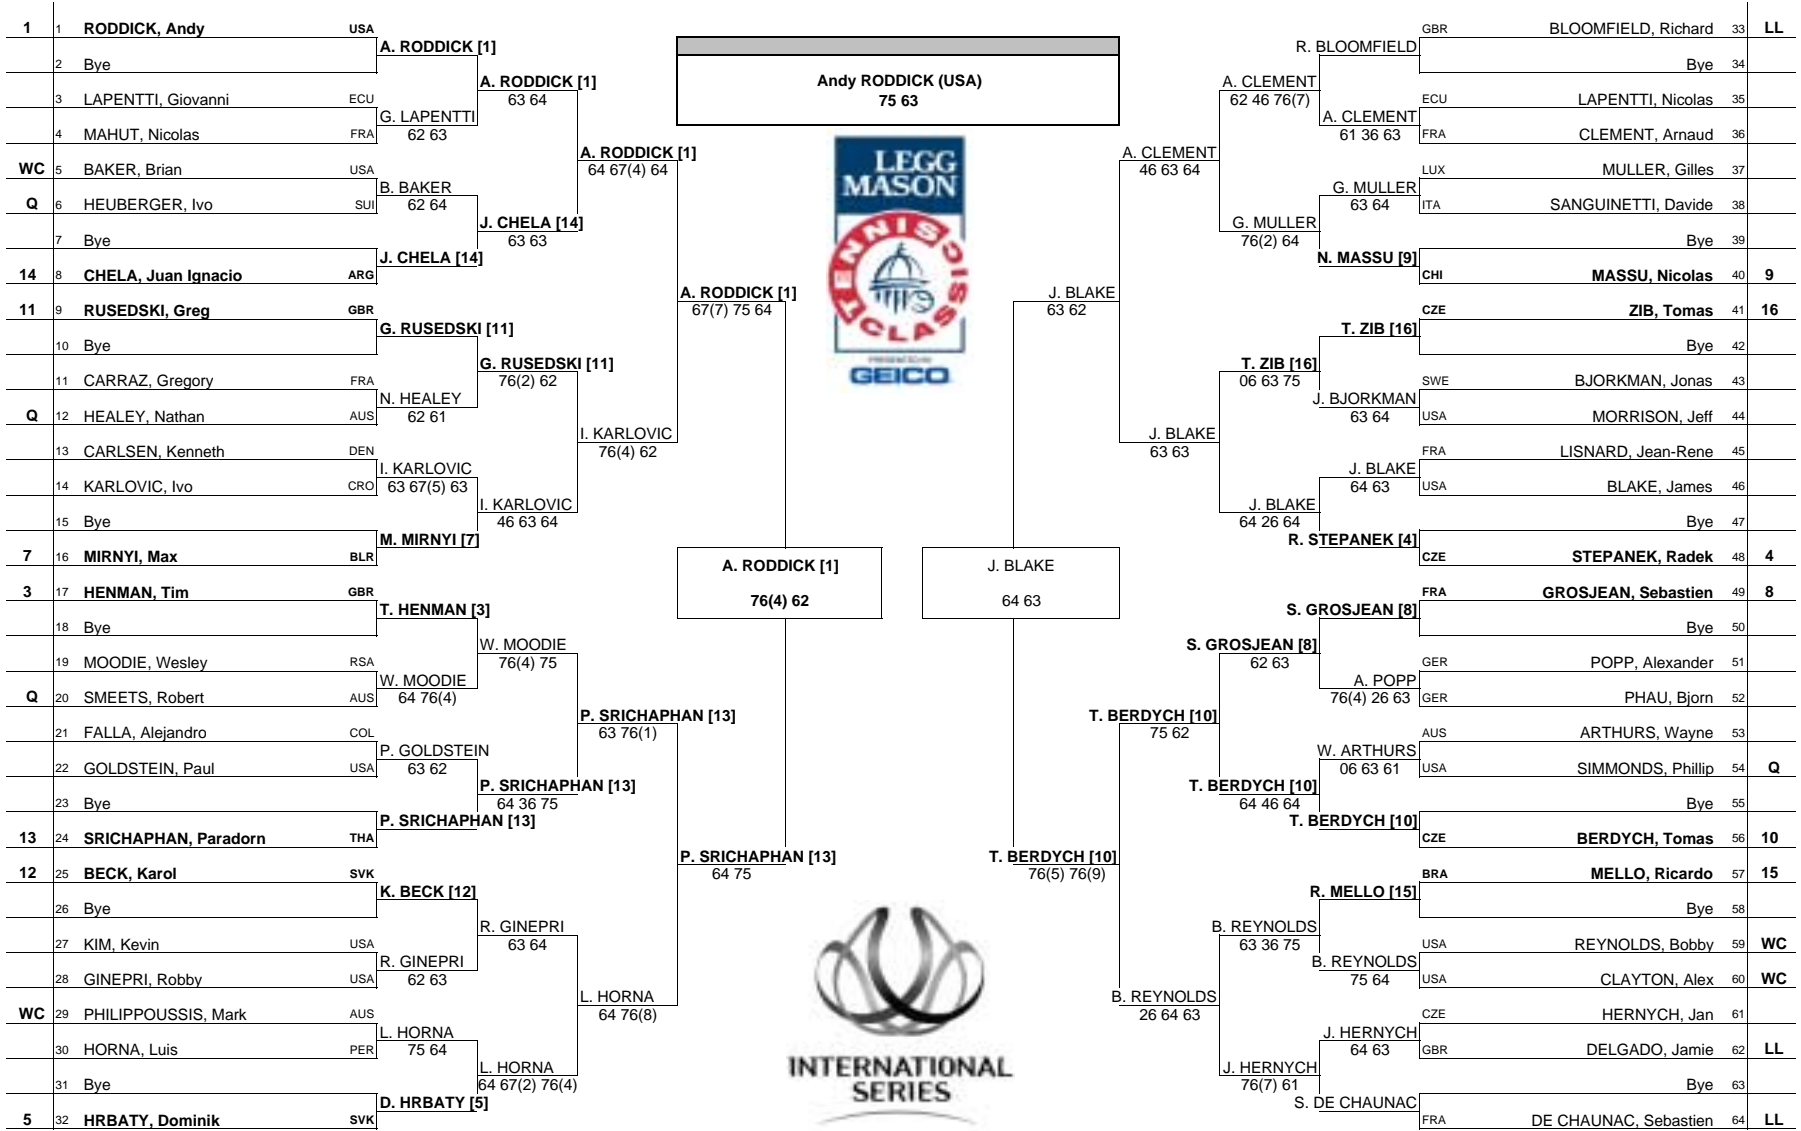

MAIN DRAW SINGLES

Legg Mason Tennis Classic - Washington

August 1-7, 2005
Deco Turf II
\$600,000
418

ATP, Inc. © Copyright 2005

Table with 7 columns: Seeded Players, Seeded Players, Lucky Loser, Replaces, Lucky Loser, Replaces, Last Direct Acceptance. Lists players like Roddick, Agassi, Henman, and reasons for retirements.