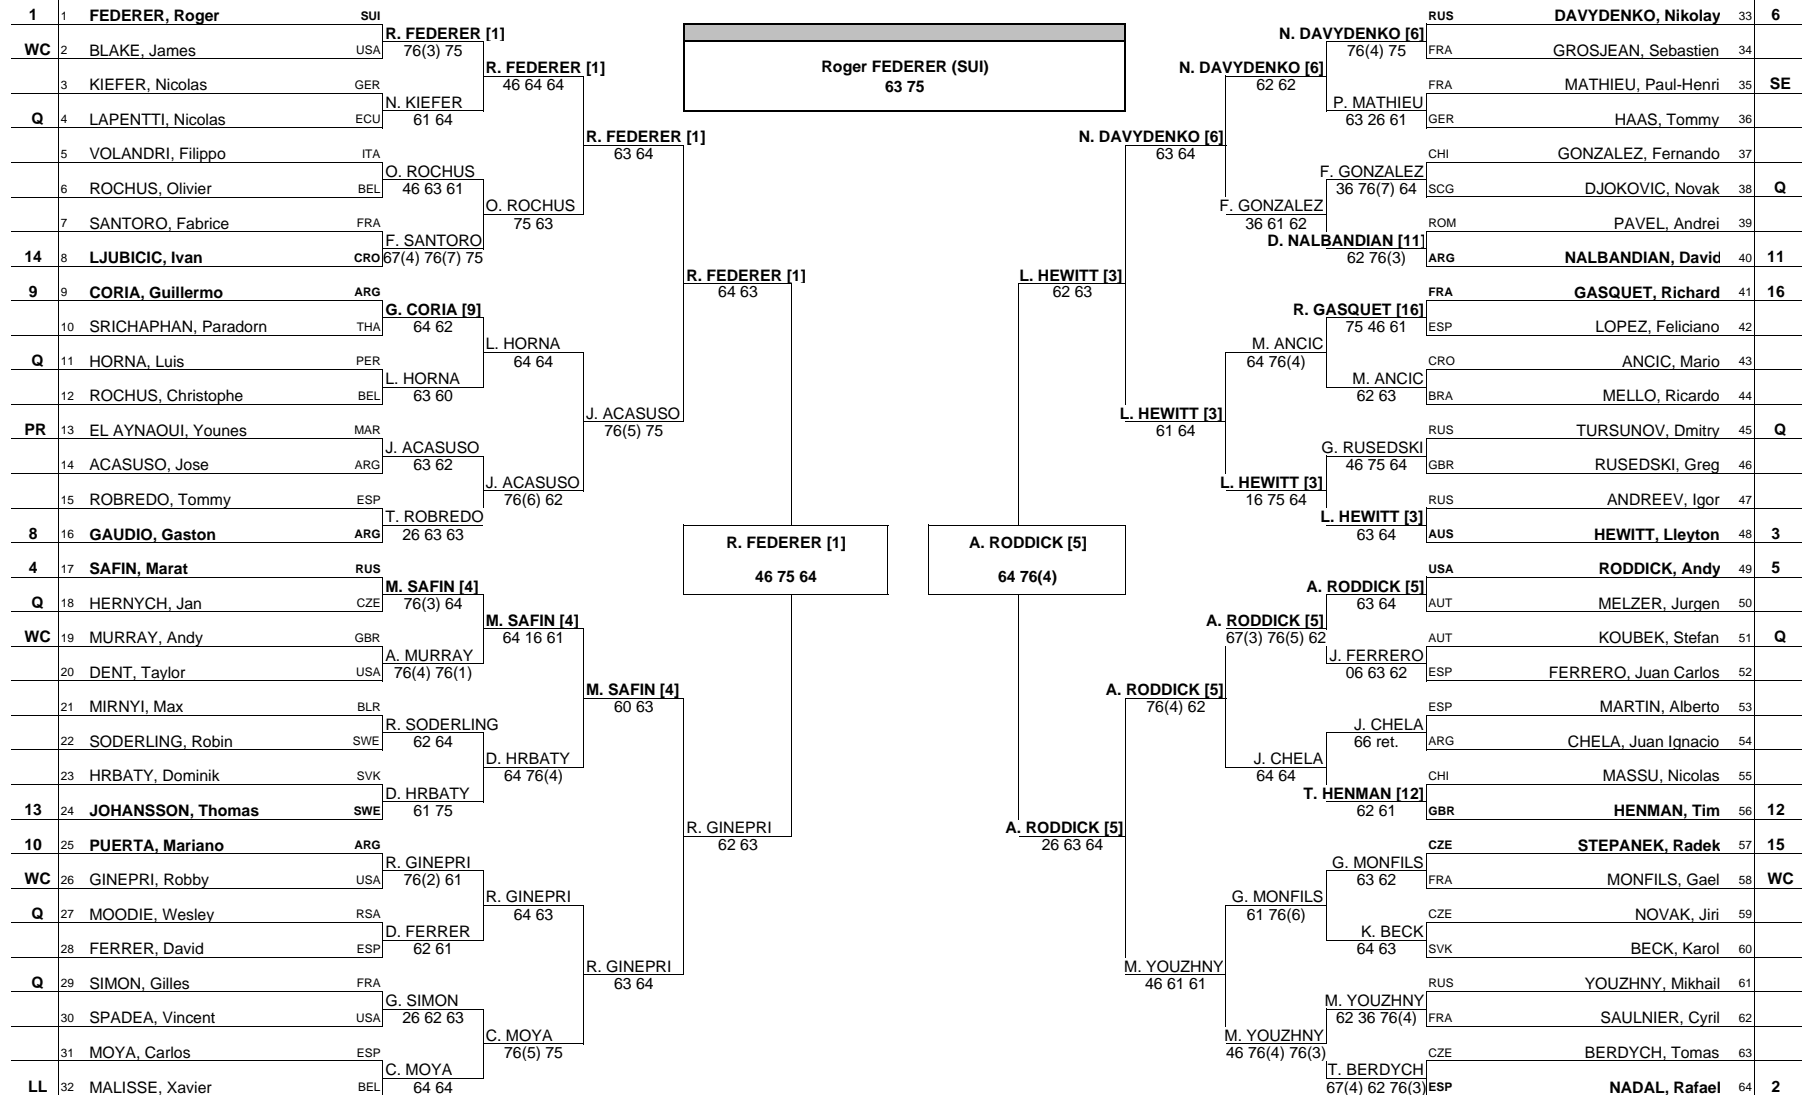

MAIN DRAW SINGLES

Western & Southern Financial Group Masters - Cincinnati

15-21 August 2005
Deco Turf II
\$2,450,000
422

Western & Southern
Financial Group
MASTERS

ATP, Inc. © Copyright 2005

Table with 7 columns: Seeded Players, Seeded Players, Lucky Loser, Replaces, Lucky Loser, Replaces, Last Direct Acceptance. Lists player names and reasons for withdrawals or replacements.