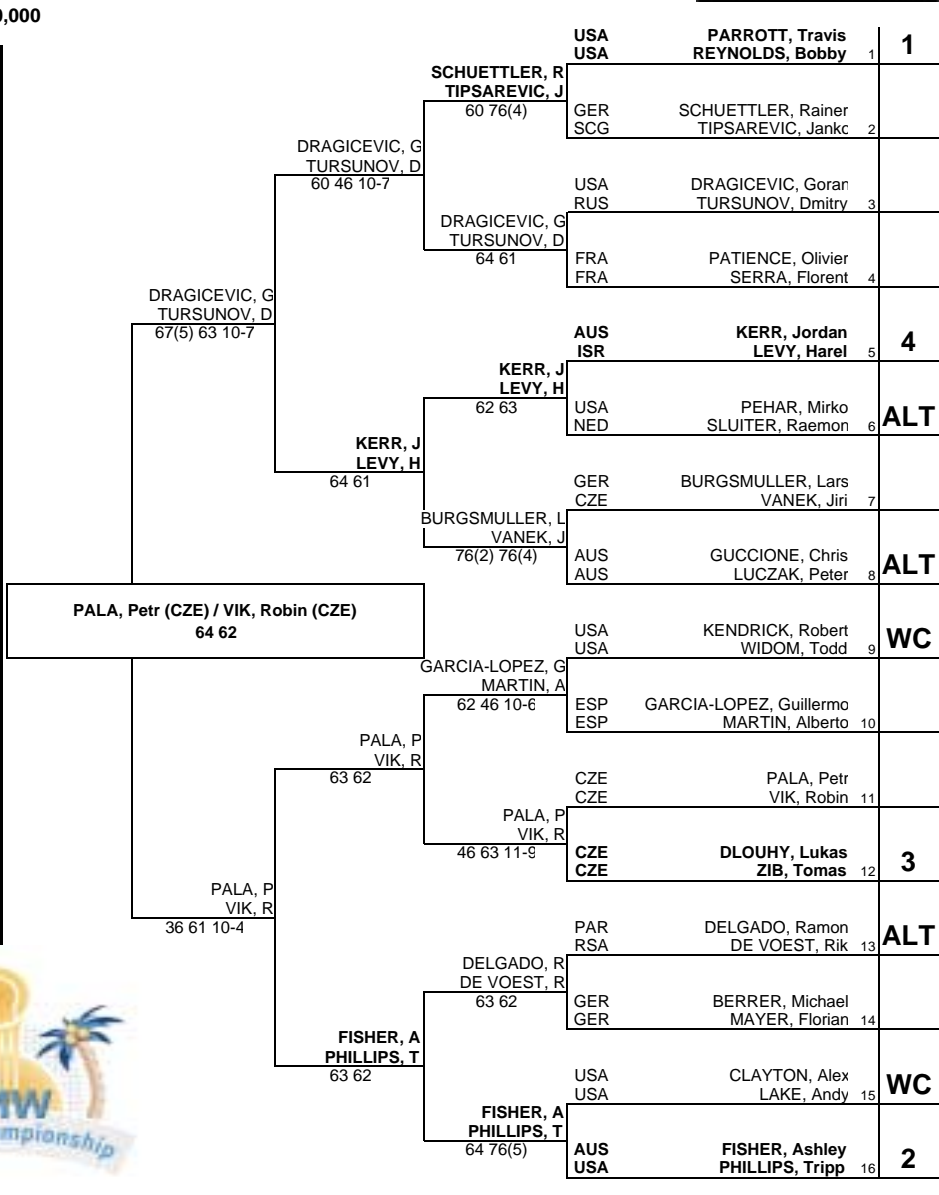

MAIN DRAW SINGLES

BMW Tennis Championship - Sunrise
14-19 March 2006
Laykold Hard
\$100,000

MAIN DRAW DOUBLES

ATP, Inc. © Copyright 2001

Last Direct Acceptance: 149 DE VOEST

Last Direct Acceptance: 210 HENRYCH / KIM

Seeded Players	Rank	Lucky Losers	Replaces
1 SERRA, Florent (FRA)	38		
2 TURSUNOV, Dmitry (RUS)	50		
3 SEPPI, Andreas (ITA)	55		
4 KARLOVIC, Ivo (CRO)	59		
Retirement/W.O		Reasons	
5 MARTIN, Alberto (ESP)	60	HERNYCH, J.	illness
6 MAYER, Florian (GER)	65		
7 VIK, Robin (CZE)	66		
8 ZIB, Tomas (CZE)	71		

Seeded Players	Rank	Lucky Losers/Alternates	Replaces
1 PARROTT, T / REYNOLDS, B	130	PEHAR / SLUITER	DELIC, A. / SIMMONDS, P.
2 FISHER, A / PHILLIPS, T	138	GUCCIONE / LUCZAK	ASCIONE, T. / SIMON, G.
3 DLOUHY, L / ZIB, T	140	DELGADO / DE VOEST	HERNYCH, J. / KIM, K.
4 KERR, J / LEVY, H	145		
Retirement/W.O.		Reasons	
Carl Baldwin		DELIC, A. ASCIONE, T. HERNYCH, J.	L ankle R wrist illness