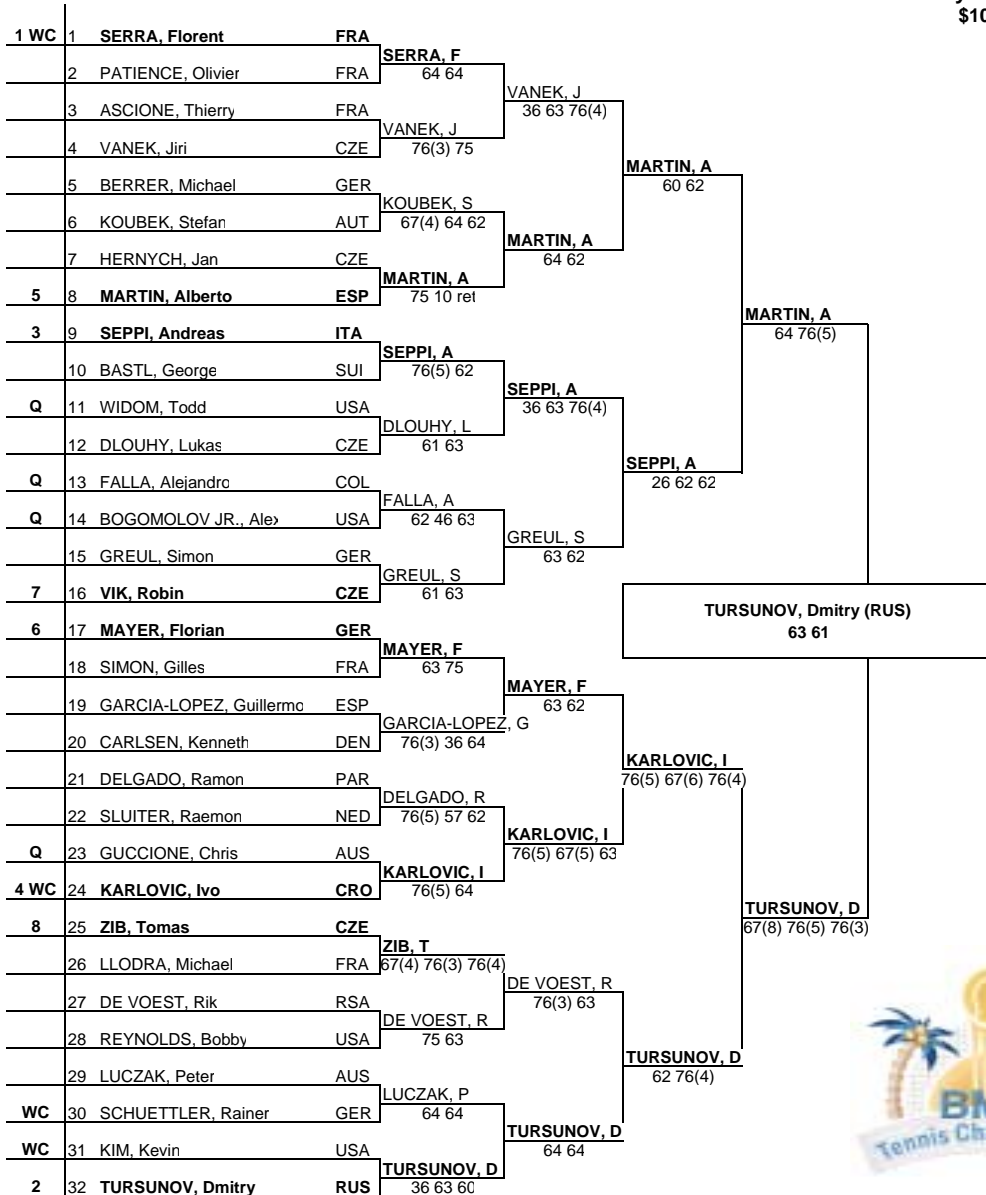

MAIN DRAW SINGLES

BMW Tennis Championship - Sunrise
14-19 March 2006
Laykold Hard
\$100,000

MAIN DRAW DOUBLES

ATP, Inc. © Copyright 2001

Last Direct Acceptance: 149 DE VOEST

Last Direct Acceptance: 210 HENRYCH / KIM

Seeded Players	Rank	Lucky Losers	Replaces
1 SERRA, Florent (FRA)	38		
2 TURSUNOV, Dmitry (RUS)	50		
3 SEPPI, Andreas (ITA)	55		
4 KARLOVIC, Ivo (CRO)	59		
Retirement/W.O		Reasons	
5 MARTIN, Alberto (ESP)	60	HERNYCH, J.	illness
6 MAYER, Florian (GER)	65		
7 VIK, Robin (CZE)	66		
8 ZIB, Tomas (CZE)	71		

Seeded Players	Rank	Lucky Losers/Alternates	Replaces
1 PARROTT, T / REYNOLDS, B	130	PEHAR / SLUITER	DELIC, A. / SIMMONDS, P.
2 FISHER, A / PHILLIPS, T	138	GUCCIONE / LUCZAK	ASCIONE, T. / SIMON, G.
3 DLOUHY, L / ZIB, T	140	DELGADO / DE VOEST	HERNYCH, J. / KIM, K.
4 KERR, J / LEVY, H	145		
Retirement/W.O.		Reasons	
Carl Baldwin		DELIC, A. ASCIONE, T. HERNYCH, J.	L ankle R wrist illness