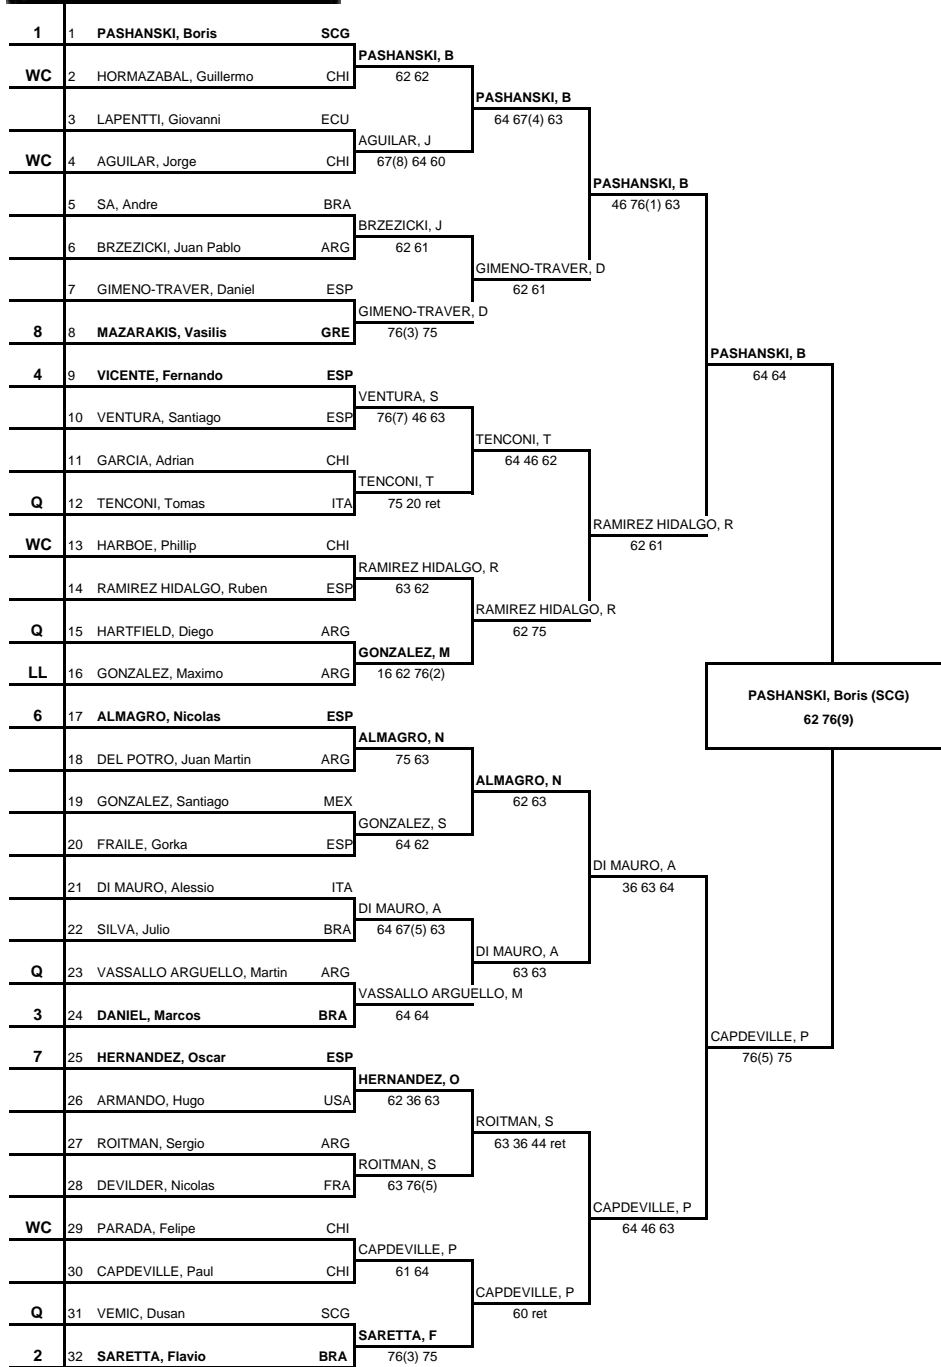

MAIN DRAW SINGLES

24-29 January 2006

Red Clay

\$25,000

Seeded Players	Rank	Lucky Losers	Replaces	Last Direct Acceptance
1 PASHANSKI, Boris (SCG)	77	M.GONZALEZ	J.A.MARIN	
2 SARETTA, Flavio (BRA)	86			G.FRAILE 208
3 DANIEL, Marcos (BRA)	95			
4 VICENTE, Fernando (ESP)	106			
		Retirement/W.O.	Reasons	
5 GONZALEZ, Maximo (ARG)	209	J.A.MARIN	Back	Pedro Bravo
6 ALMAGRO, Nicolas (ESP)	111	A.GARCIA	Fever	
7 HERNANDEZ, Oscar (ESP)	113	O.HERNANDEZ	Left knee	
8 MAZARAKIS, Vasilis (GRE)	117	F.SARETTA	Right arm (Biceps)	Challenger Supervisor