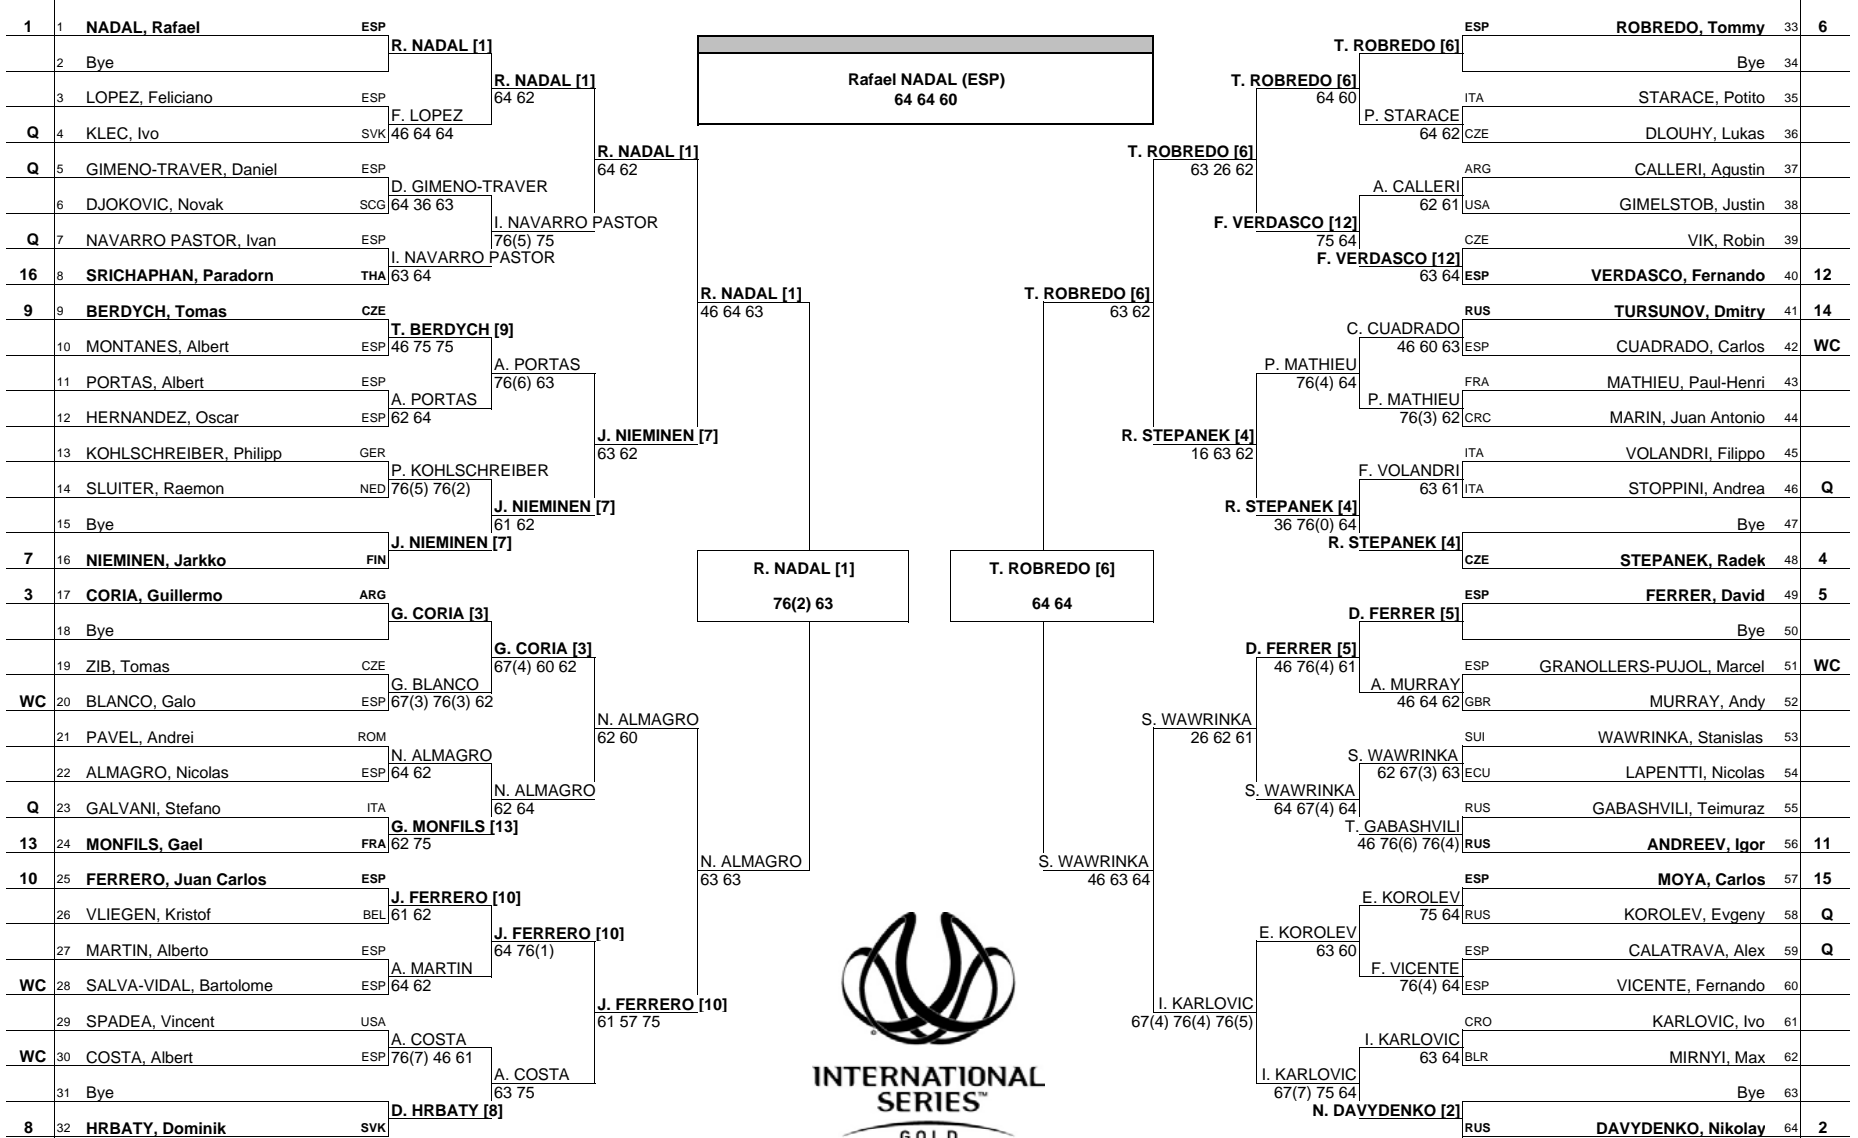

**OPEN SEAT 2006 - Barcelona**  
**MAIN DRAW SINGLES**  
 24-30 April, 2006  
 Clay  
 €50,000  
 425

**INTERNATIONAL  
 SERIES™  
 GOLD**

ATP, Inc. © Copyright 2006

Seeded Players	Seeded Players	Lucky Loser	Replaces	Lucky Loser	Replaces	Last Direct Acceptance
1 NADAL, Rafael	9 BERDYCH, Tomas					<b>Teimuraz Gabashvili, 129</b>
2 DAVYDENKO, Nikolay	10 FERRERO, Juan Carlos					
3 CORIA, Guillermo	11 ANDREEV, Igor					
4 STEPANEK, Radek	12 VERDASCO, Fernando					
		<b>Retirement/W.O.</b>	<b>Reason</b>	<b>Retirement/W.O.</b>	<b>Reason</b>	<b>Thomas Karlberg</b>
5 FERRER, David	13 MONFILS, Gael					
6 ROBREDO, Tommy	14 TURSUNOV, Dmitry					
7 NIEMINEN, Jarkko	15 MOYA, Carlos					
8 HRBATY, Dominik	16 SRICHAPHAN, Paradorn					<b>ATP Supervisor</b>