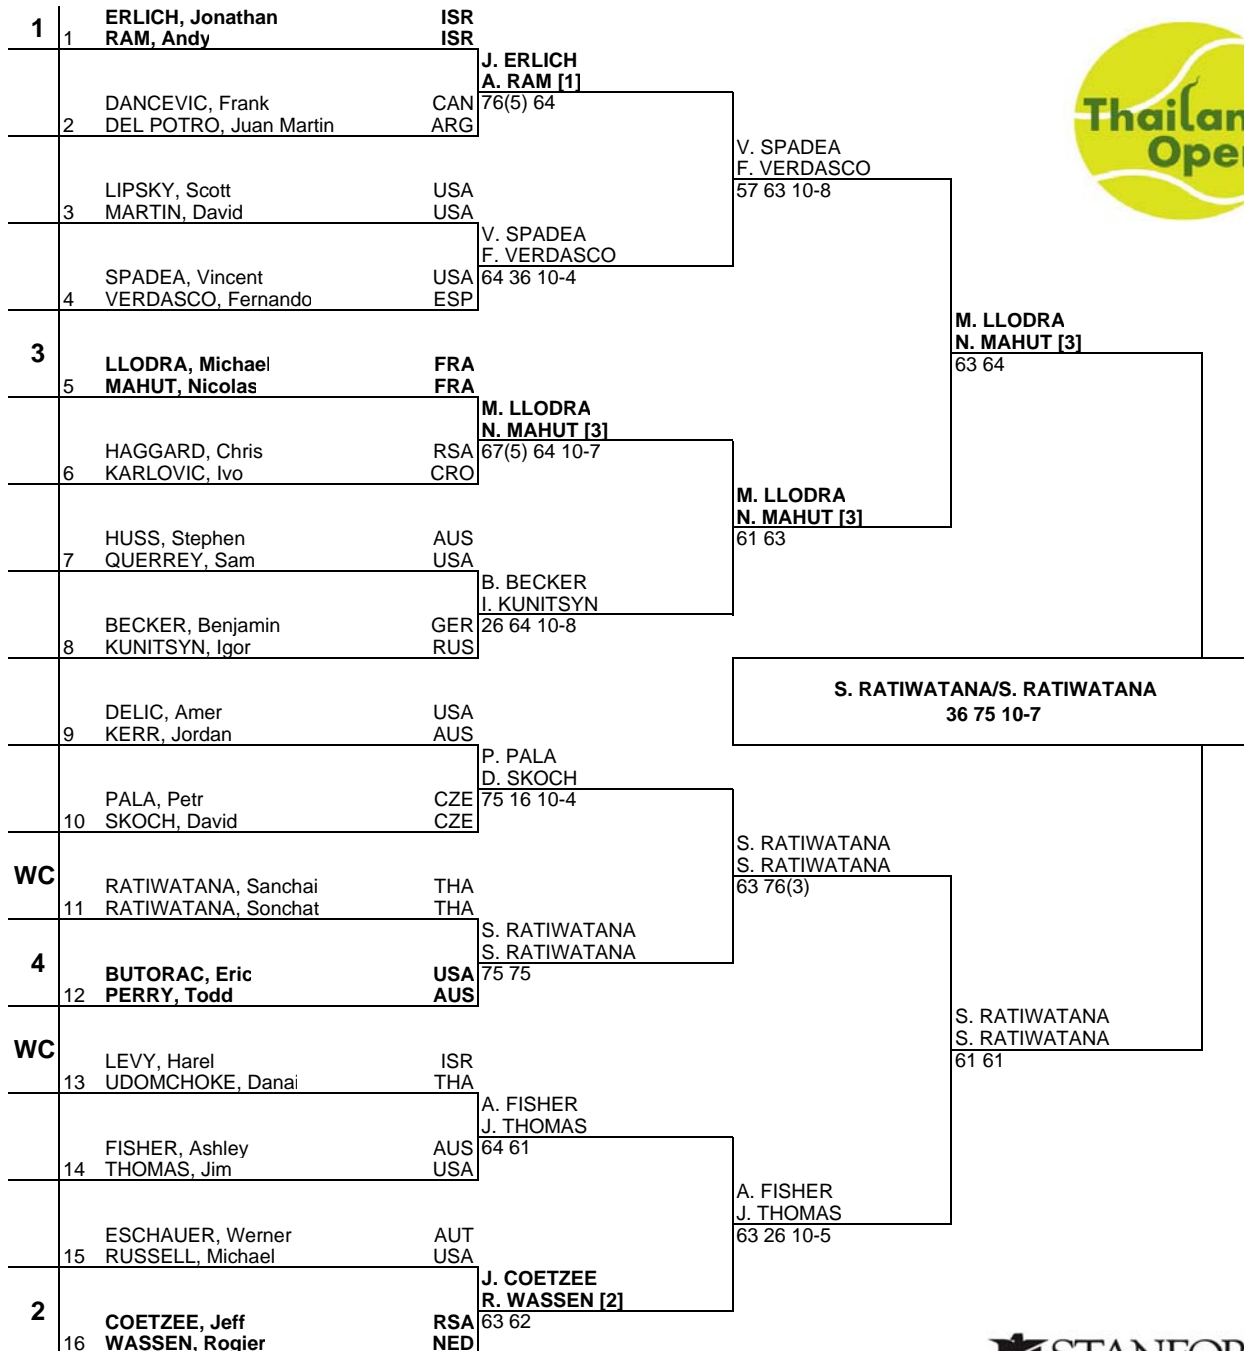

Thailand Open

MAIN DRAW DOUBLES

24-30 September 2007

Hard, Greenset

\$550,000

1720

STANFORD
ATP DOUBLES PARTNER

ATP Tour © Copyright 2006

Seeded Players	Rank	Prize Money (Per Team)		Pts.	Alternates	Retirements/W.O.
1 ERLICH, Jonathan / RAM, Andy	36	Winner	\$26,550	175		
2 COETZEE, Jeff / WASSEN, Rogier	55	Finalist	\$15,650	120		
3 LLODRA, Michael / MAHUT, Nicolas	68	Semi-Finalist	\$9,200	75		
4 BUTORAC, Eric / PERRY, Todd	74	Quarter-Finalist	\$5,545	40		
FOLLOW LIVE SCORING AT ATPtennis.com		First Round	\$2,000	0		
Last Direct Acceptance					ATP Supervisor	
Becker/Kunitsyn - 139					Tom Barnes	