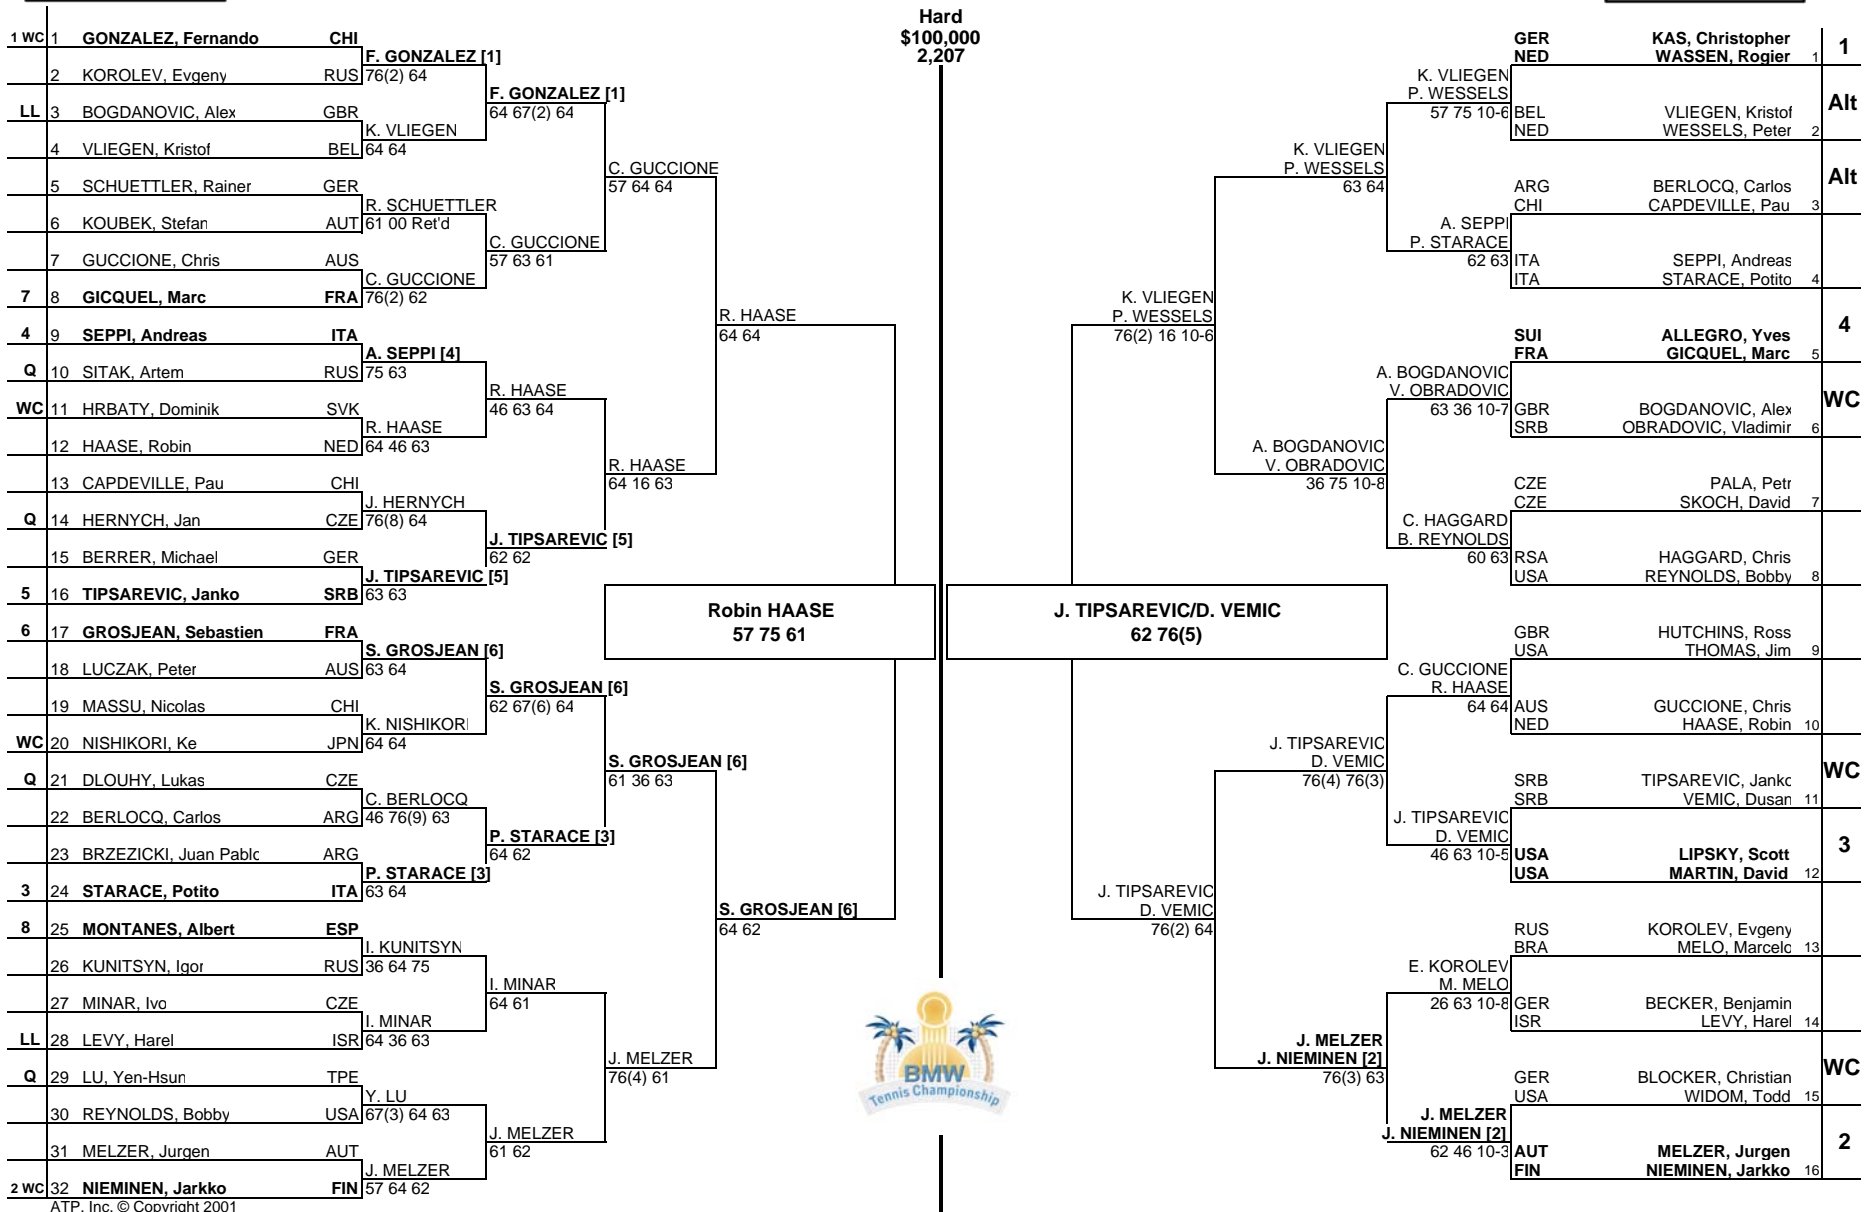

MAIN DRAW SINGLES

BMW Tennis Championship
Sunrise, USA
17 - 23 March 2008

MAIN DRAW DOUBLES

Seeded Players		Rank	Prize Money	Pts.	Lucky Losers
1	GONZALEZ, Fernando	13	Winner \$14,400	80	Levy for Spadea (Foot)
2	NIEMINEN, Jarkko	26	Finalist \$8,480	56	Bogdanovic for Mayer (Food poison)
3	STARACE, Potito	34	Semi-Finalist \$5,020	36	
4	SEPP, Andreas	40	Quarter-Finalist \$2,920	19	
5	TIPSAREVIC, Janko	41	2nd Round \$1,720	8	Retirements/W.O.
6	GROSJEAN, Sebastien	51	1st Round \$1,040	0	Koubek - sciatca
7	GICQUEL, Marc	55			
8	MONTANES, Albert	56			
			Last Direct Acceptance		
			Kunitsyn - 110		

Seeded Players		Rank	Prize Money (Per Team)	Pts.	Alternates
1	C. Kas / R. Wassen	61	Winner \$6,200	80	Berlocq/Capdeville for Berrer/Mayer (Mayer - food poison)
2	J. Melzer / J. Nieminen	93	Finalist \$3,600	56	Vliegen/Wessels for Dlouhy/Minar (Dlouhy - hip)
3	S. Lipsky / D. Martin	101	Semi-Finalist \$2,160	36	
4	Y. Allegro / M. Gicquel	127	Quarter-Finalist \$1,280	19	
			First Round \$720	0	
			Last Direct Acceptance		
			Becker/Levy - 184		
			Norm Chryst		
			ATP Supervisor		