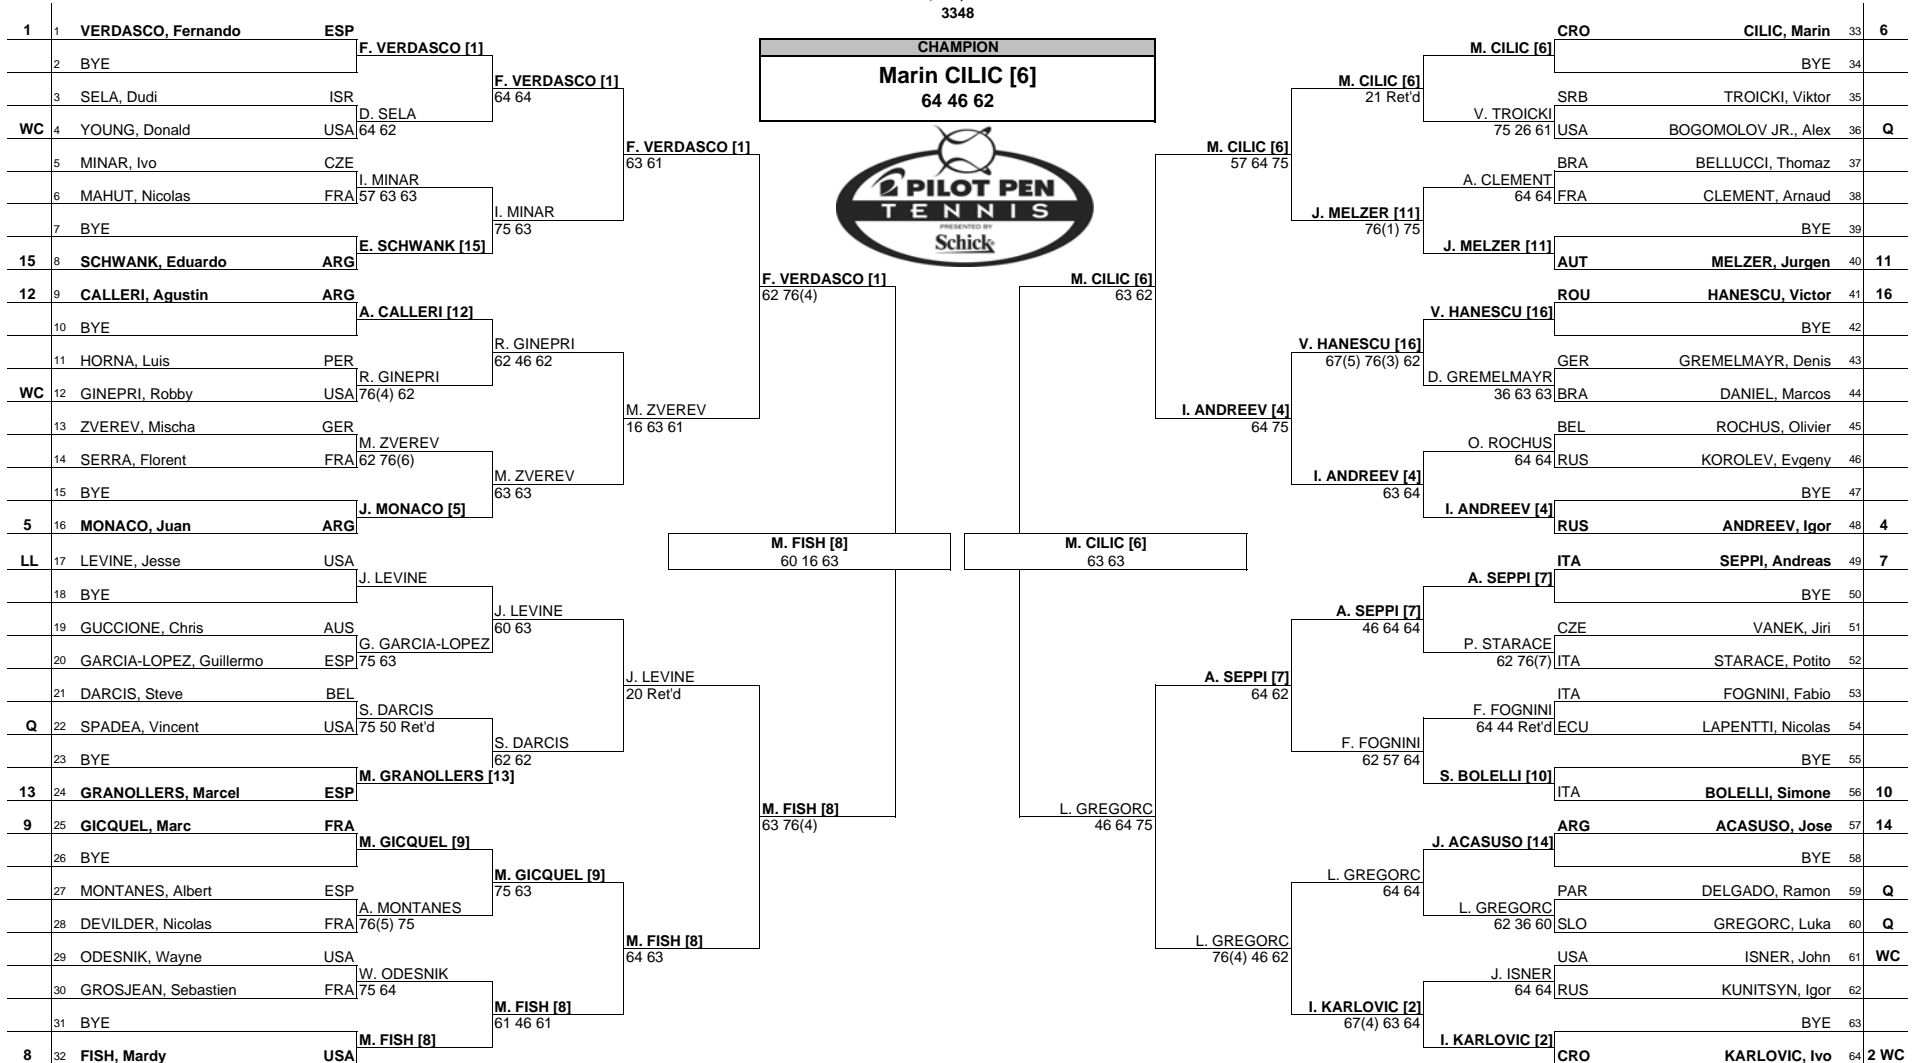

Pilot Pen Tennis presented by Schick

MAIN DRAW SINGLES

New Haven, CT, USA
15 - 23 August 2008
Hard, Deco-Turf II
\$708,000
3348

Summary table with columns: Seeded Players, Rank, Prize Money, Pts., Lucky Losers, Retirements/W.O., and ATP Supervisor.

FOLLOW LIVE SCORING AT ATPtennis.com