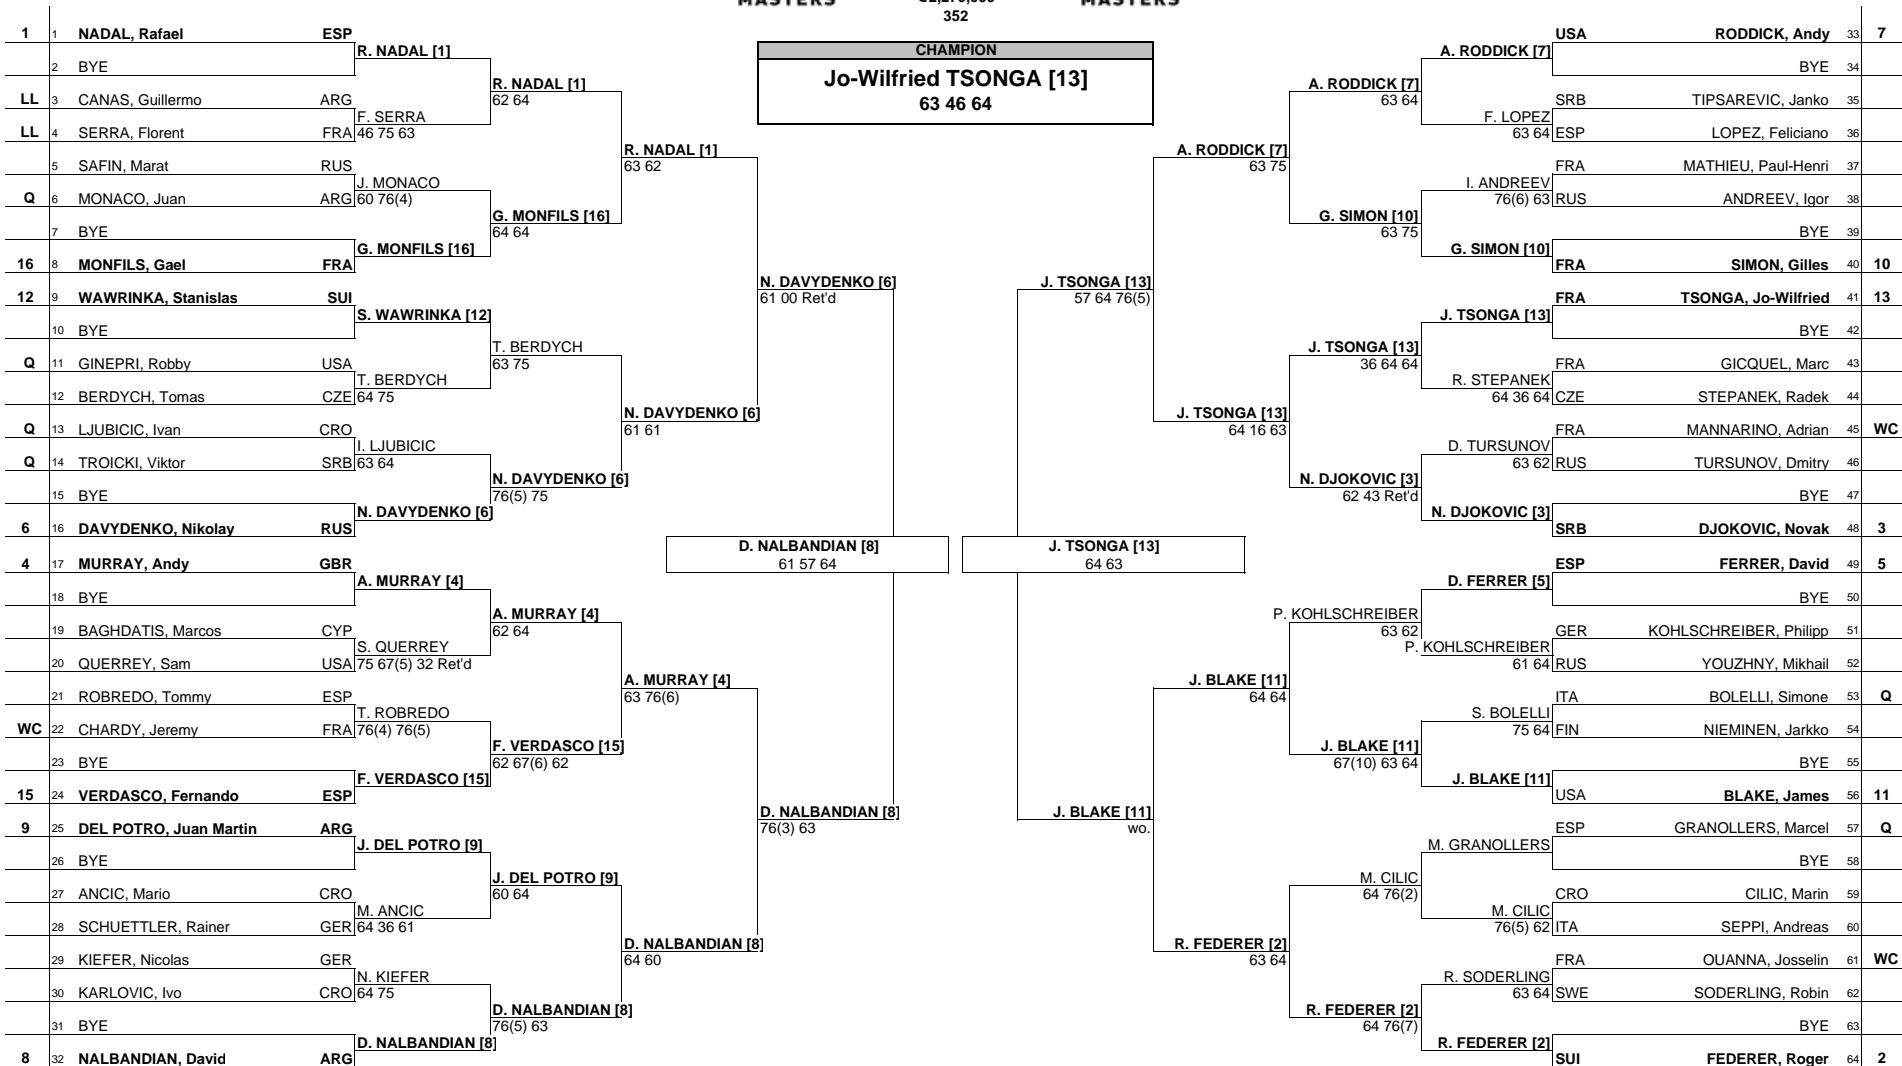

BNP PARIBAS MASTERS

MAIN DRAW SINGLES

Paris, France
26 Oct - 2 Nov 2008
Hard
€2,270,000
352

FOLLOW LIVE SCORING AT ATPtennis.com