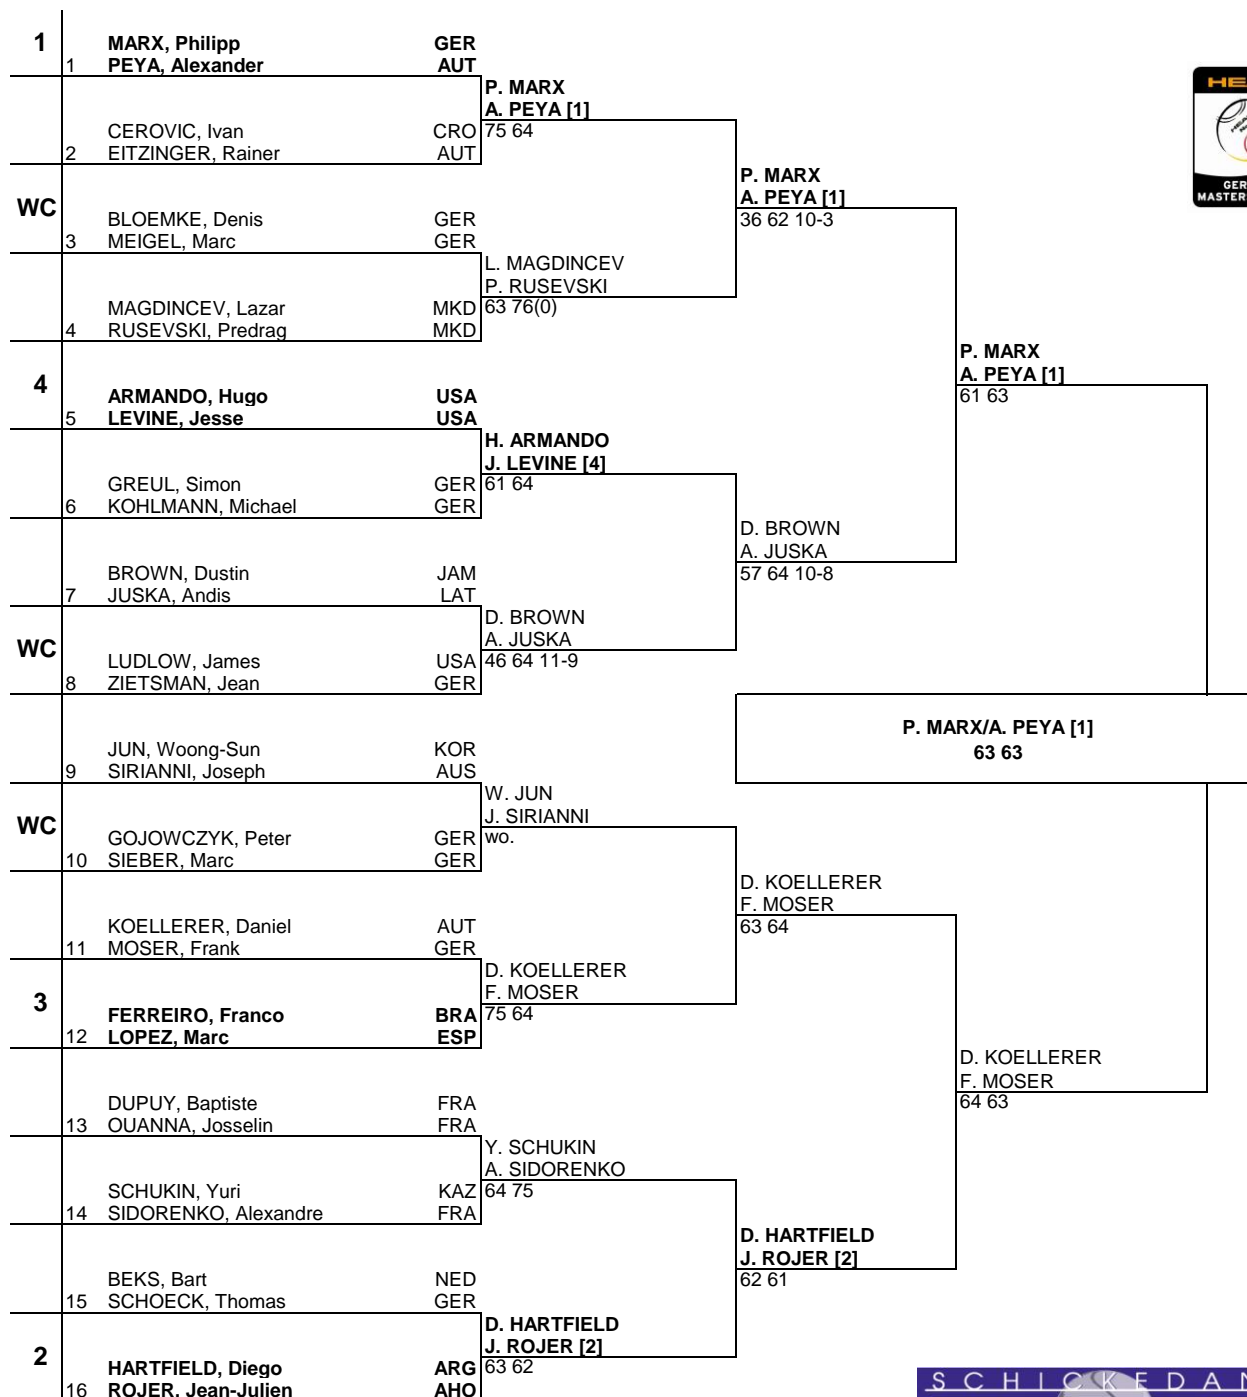

MAIN DRAW DOUBLES

Schickedanz Open

Fürth, Germany

3-8 June 2008

Red Clay

€ 42,500

396

ATP Tour © Copyright 2006

Seeded Players	Rank	Prize Money (Per Team)	Pts.	Alternates	Retirements/W.O.
1 MARX, Philipp / PEYA, Alexander	282	Winner € 2,650	60		Sieber - shoulder
2 HARTFIELD, Diego / ROJER, Jean-Julien	298	Finalist € 1,500	42		
3 FERREIRO, Franco / LOPEZ, Marc	439	Semi-Finalist € 920	27		
4 ARMANDO, Hugo / LEVINE, Jesse	473	Quarter-Finalist € 540	14		
FOLLOW LIVE SCORING AT ATPtennis.com		First Round € 310	0		
Last Direct Acceptance Dupuy/Ouanna-851				Challenger Supervisor Tom Barnes	