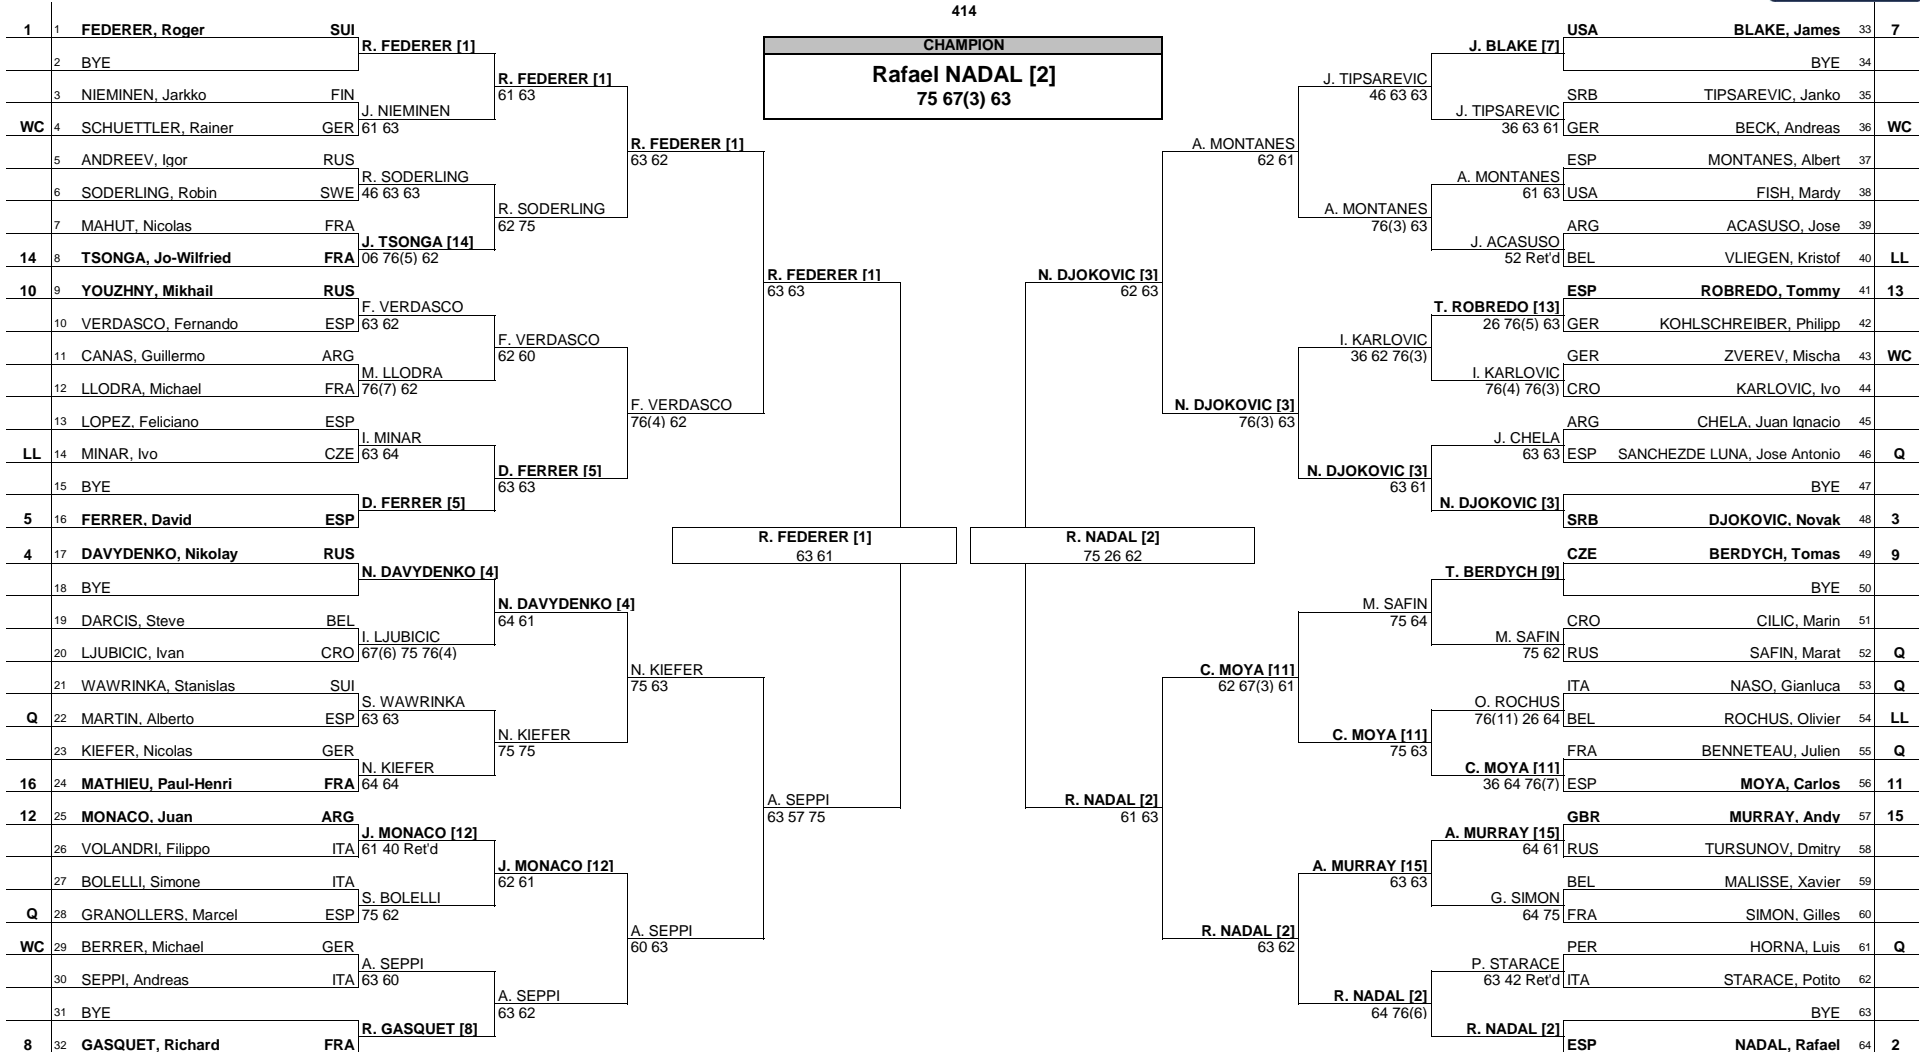

MASTERS SERIES HAMBURG presented by EON Hanse

MAIN DRAW SINGLES

Hamburg, Germany
11-18 May, 2008
Red Clay
€ 2,270,000
414

Summary table with columns: Seeded Players, Rank, Seeded Players, Rank, Prize Money, Pts., Lucky Losers, Retirements/W.O., ATP Supervisor.

FOLLOW LIVE SCORING AT ATPtennis.com