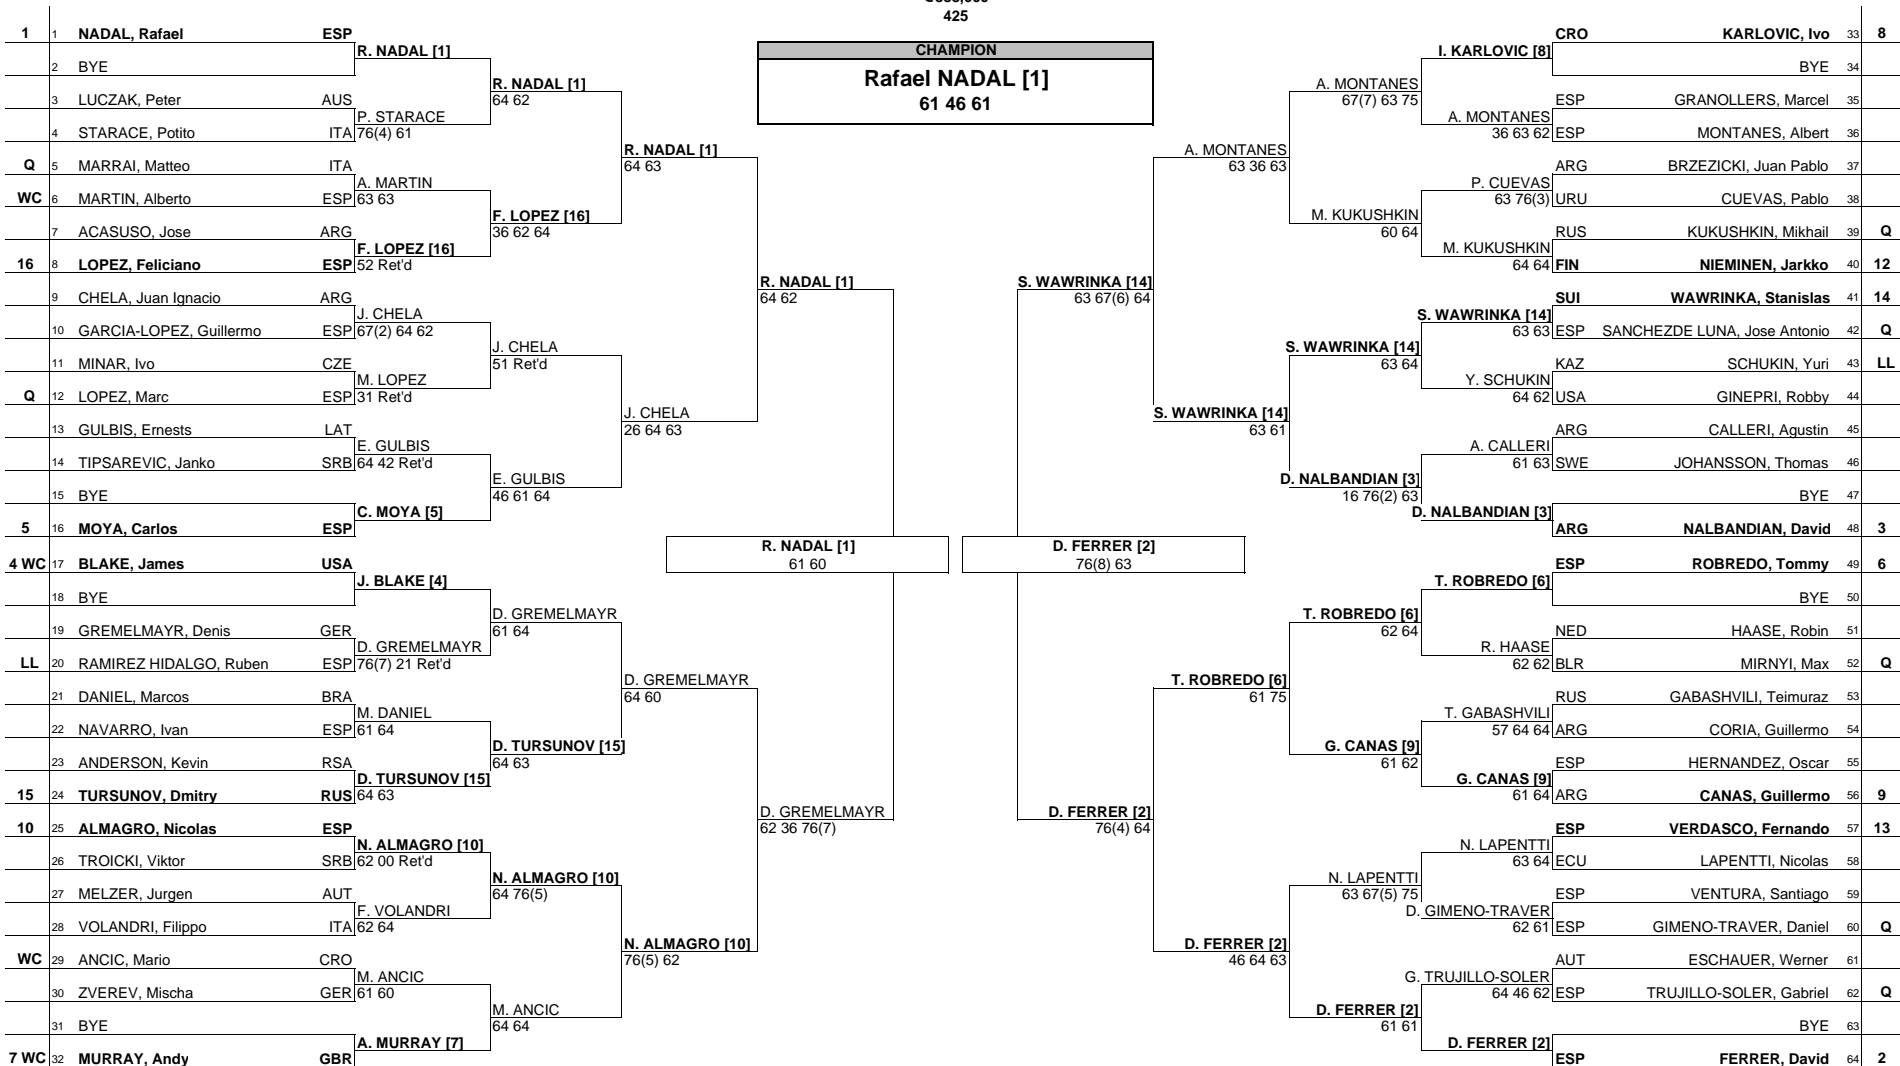

OPEN SABADELL ATLANTICO BARCELONA 2008

MAIN DRAW SINGLES

Barcelona, Spain
28 April - 4 May 2008
Red Clay
€888,000
425

ATP, Inc. © Copyright 2001

FOLLOW LIVE SCORING AT ATP.tennis.com