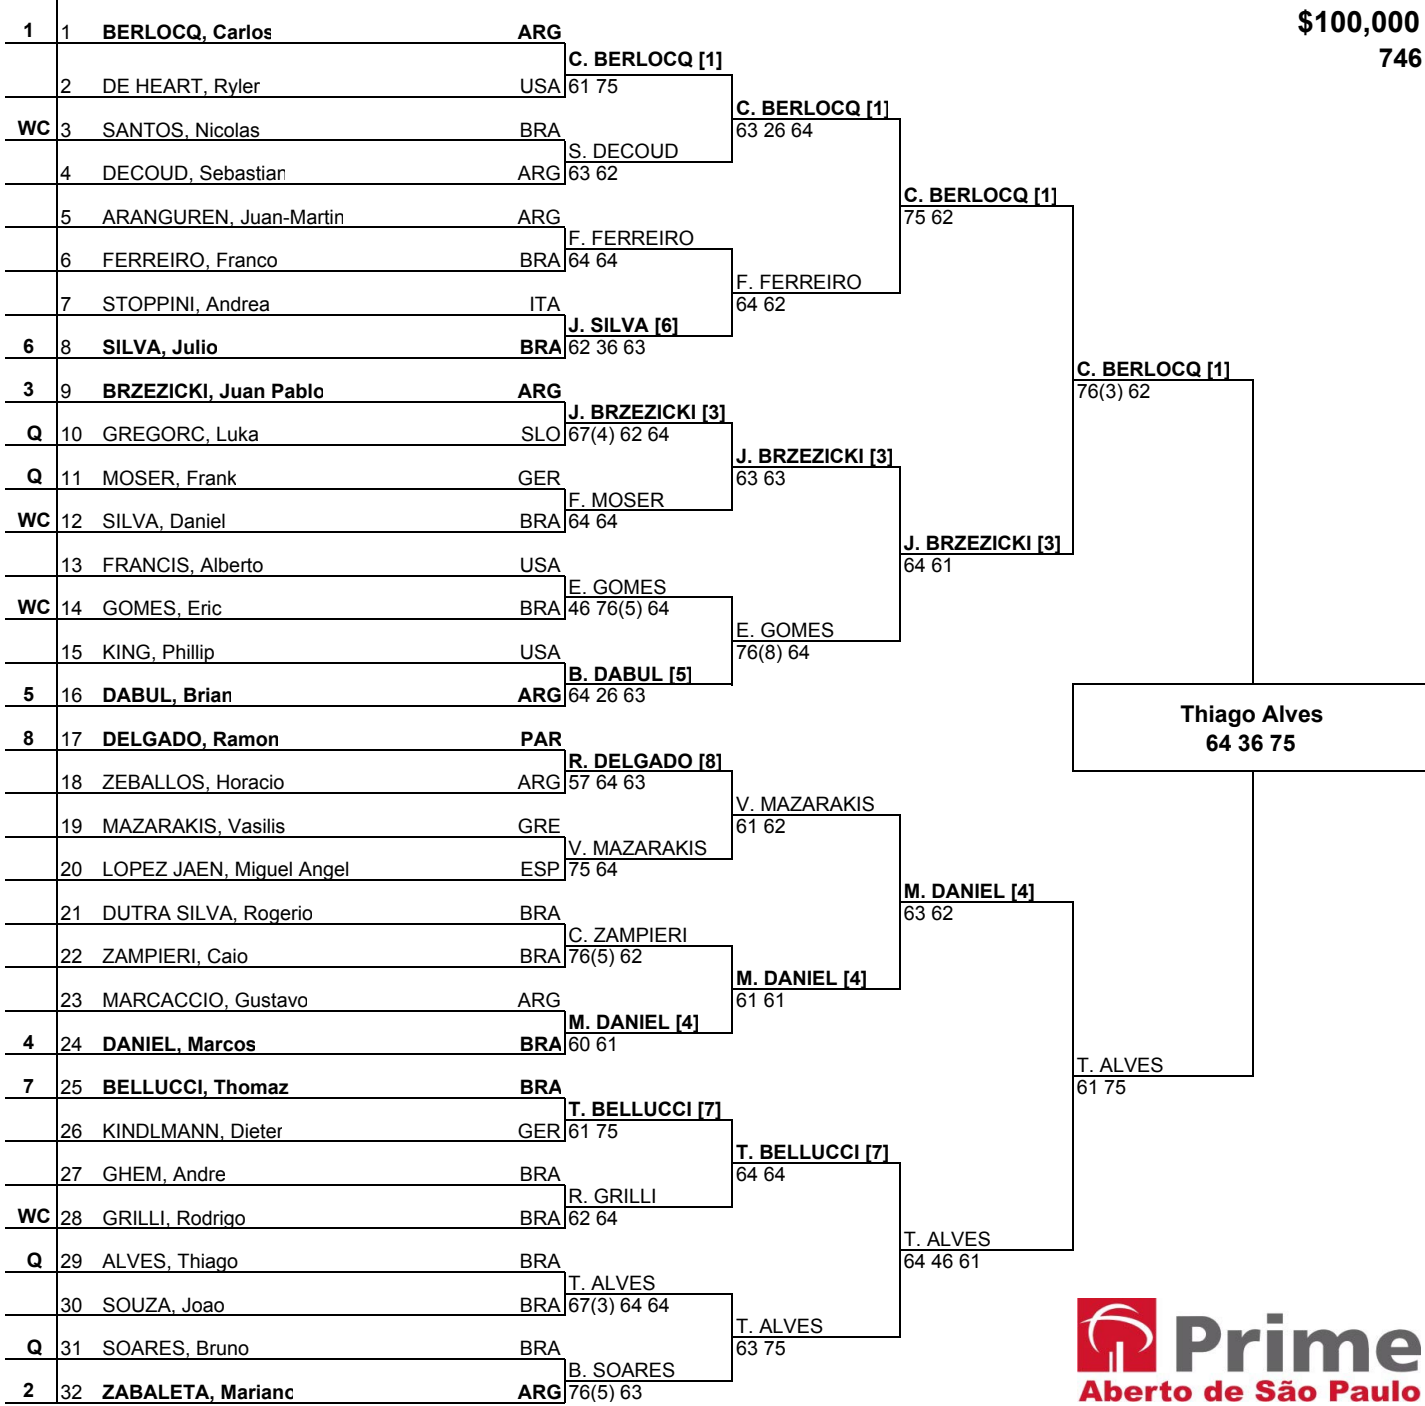

MAIN DRAW SINGLES

Prime Aberto de Sao Paulo

Sao Paulo, Brazil

39445

Hard

\$100,000

746

ATP Tour © Copyright 2006

| Seeded Players | Rank | Prize Money | Pts. | Lucky Losers | Retirements/W.O. |
|------------------------|------|-------------------------------|----------|--------------|-----------------------|
| 1 BERLOCQ, Carlos | 85 | Winner | \$14,400 | 80 | |
| 2 ZABALETA, Mariano | 104 | Finalist | \$8,480 | 56 | |
| 3 BRZEICKI, Juan Pablo | 107 | Semi-Finalist | \$5,020 | 36 | |
| 4 DANIEL, Marcos | 118 | Quarter-Finalist | \$2,920 | 19 | |
| 5 DABUL, Brian | 159 | 2nd Round | \$1,720 | 8 | |
| 6 SILVA, Julio | 193 | 1st Round | \$1,040 | 0 | |
| 7 BELLUCCI, Thomaz | 202 | Last Direct Acceptance | | | ATP Supervisor |
| 8 DELGADO, Ramon | 207 | Andre GHEM - 361 | | | Paulo S Pereira |