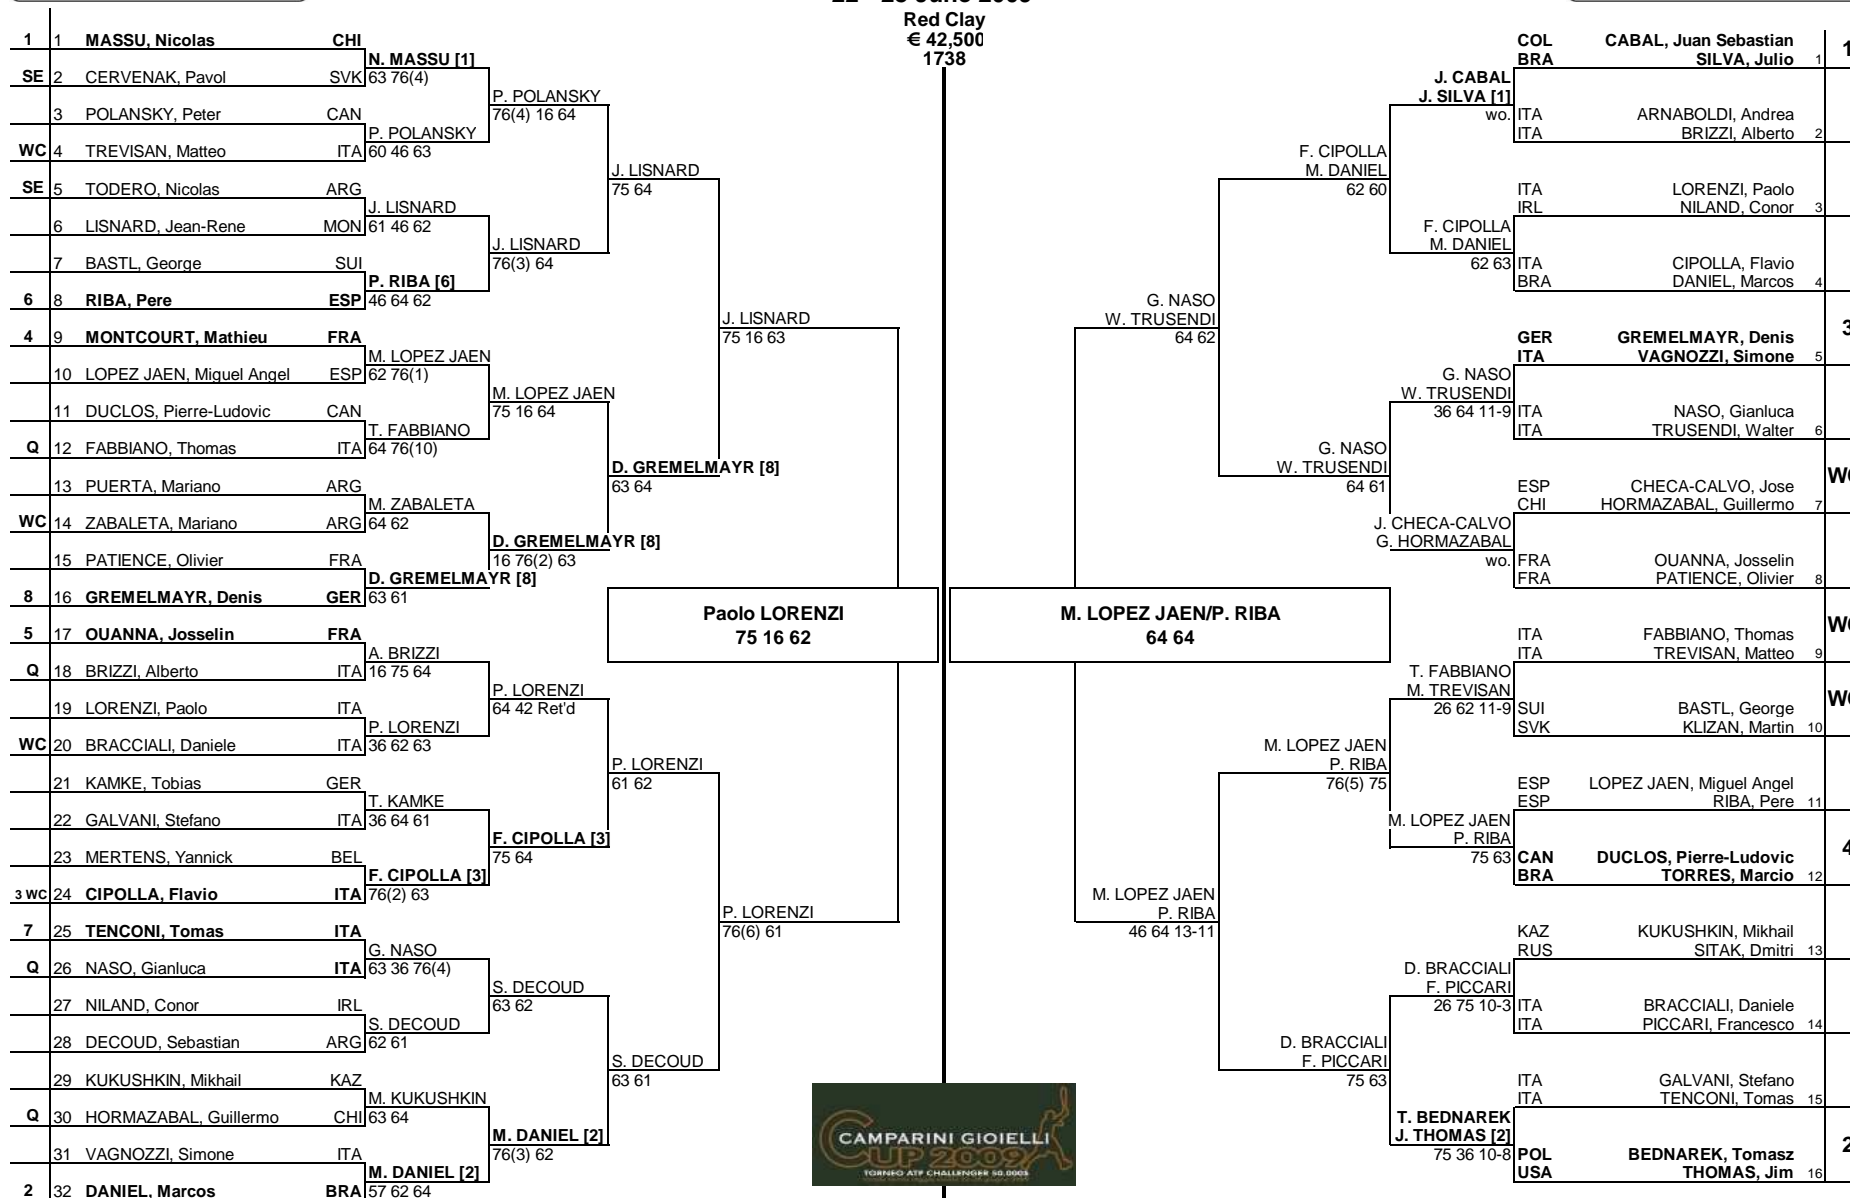

MAIN DRAW SINGLES

CAMPARINI GIOIELLI CUP 2009

Reggio Emilia, Italy
22 - 28 June 2009

MAIN DRAW DOUBLES

ATP, Inc. © Copyright 2001

| Seeded Players | Rank | Prize Money | Pts. | Lucky Losers |
|-------------------------|------|------------------------|---------|--------------|
| 1 MASSU, Nicolas | 103 | Winner | € 6,150 | 80 |
| 2 DANIEL, Marcos | 105 | Finalist | € 3,600 | 48 |
| 3 CIPOLLA, Flavio | 107 | Semi-Finalist | € 2,130 | 29 |
| 4 MONTCOURT, Mathieu | 108 | Quarter-Finalist | € 1,245 | 15 |
| 5 OUANNA, Josselin | 121 | 2nd Round | € 730 | 8 |
| 6 RIBA, Pere | 142 | 1st Round | € 440 | 0 |
| 7 TENCONI, Tomas | 150 | Last Direct Acceptance | | |
| 8 GREMELMAYR, Denis | 151 | Bastl, George (280) | | |
| Retirements/W.O. | | | | |
| BRIZZI, A. (right knee) | | | | |

| Seeded Players | Rank | Prize Money (Per Team) | Pts. | Alternates/Lucky Losers |
|-------------------------------|------|------------------------|---------|-------------------------|
| 1 J. Cabal / J. Silva | 262 | Winner | € 2,650 | 80 |
| 2 T. Bednarek / J. Thomas | 320 | Finalist | € 1,500 | 48 |
| 3 D. Gremelmayr / S. Vagnozzi | 380 | Semi-Finalist | € 920 | 29 |
| 4 P. Duclos / M. Torres | 455 | Quarter-Finalist | € 540 | 15 |
| Retirements/W.O. | | | | |
| ARNABOLDI, A. (WD) | | | | |
| PATIENCE, O. (WD) | | | | |
| Last Direct Acceptance | | | | |
| Carmelo Di Dio | | | | |
| Arnaboldi A / Brizzi A (590) | | | | |
| Challenger Supervisor | | | | |