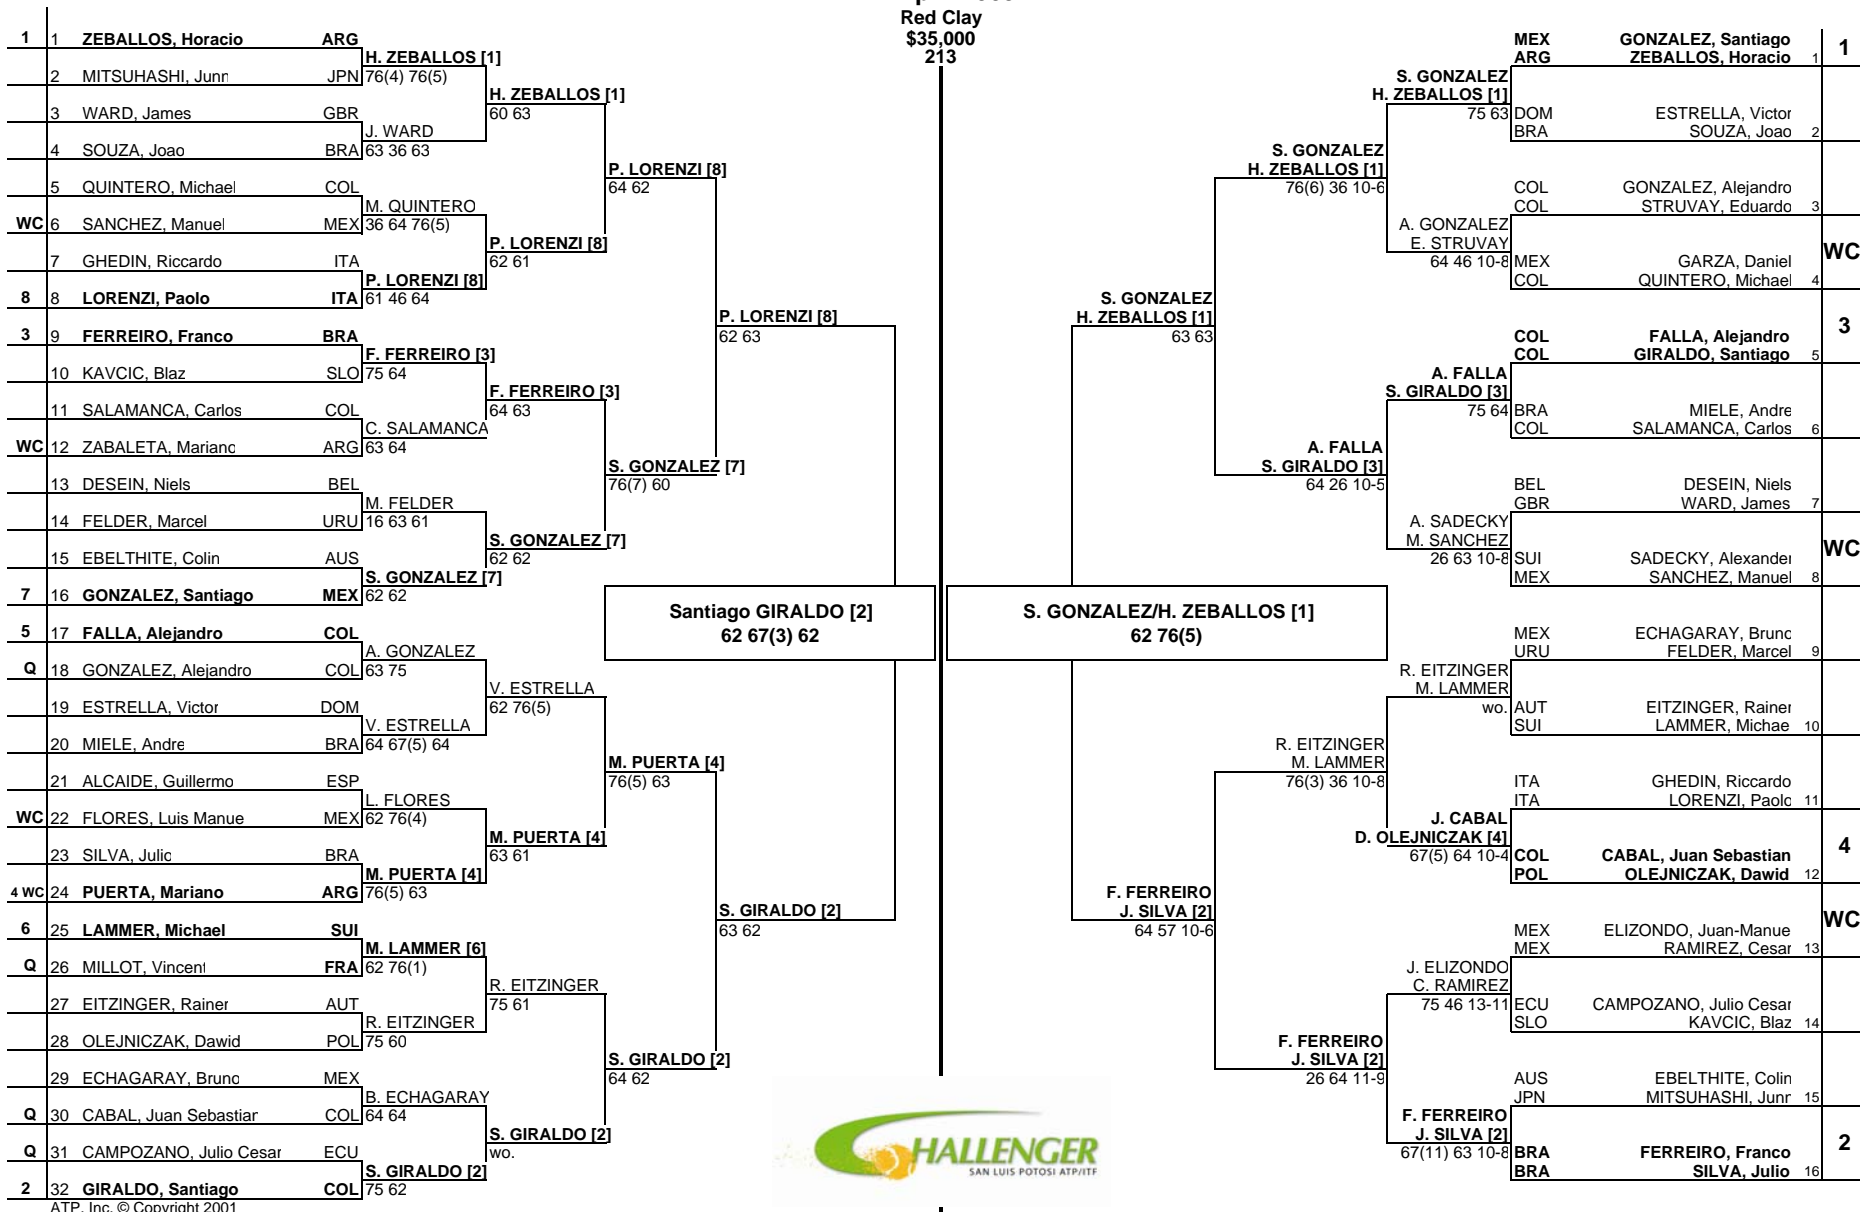

MAIN DRAW SINGLES

San Luis Potosi Challenger
San Luis Potosi, MEXICO
4-11 April 2009

MAIN DRAW DOUBLES

Seeded Players	Rank	Prize Money	Pts.	Lucky Losers
1 ZEBALLOS, Horacio	126	Winner \$5,000	75	
2 GIRALDO, Santiago	146	Finalist \$3,000	45	
3 FERREIRO, Franco	155	Semi-Finalist \$1,755	27	
4 PUERTA, Mariano	205	Quarter-Finalist \$1,020	13	
5 FALLA, Alejandro	207	2nd Round \$600	5	B. Echagaray (Stomach, fever)
6 LAMMER, Michael	219	1st Round \$365	0	
7 GONZALEZ, Santiago	223	Last Direct Acceptance		
8 LORENZI, Paolo	227	M. Quintero 358		

Seeded Players	Rank	Prize Money (Per Team)	Pts.	Alternates/Lucky Losers
1 S. Gonzalez / H. Zeballos	274	Winner \$2,200	75	
2 F. Ferreiro / J. Silva	338	Finalist \$1,250	45	
3 A. Falla / S. Giraldo	410	Semi-Finalist \$760	27	
4 J. Cabal / D. Olejniczak	414	Quarter-Finalist \$450	13	
		First Round \$0	0	B. Echagaray (Stomach)/M. Felder
Pedro Bravo		Last Direct Acceptance		
Challenger Supervisor		A. Gonzalez/E. Struvay 676		