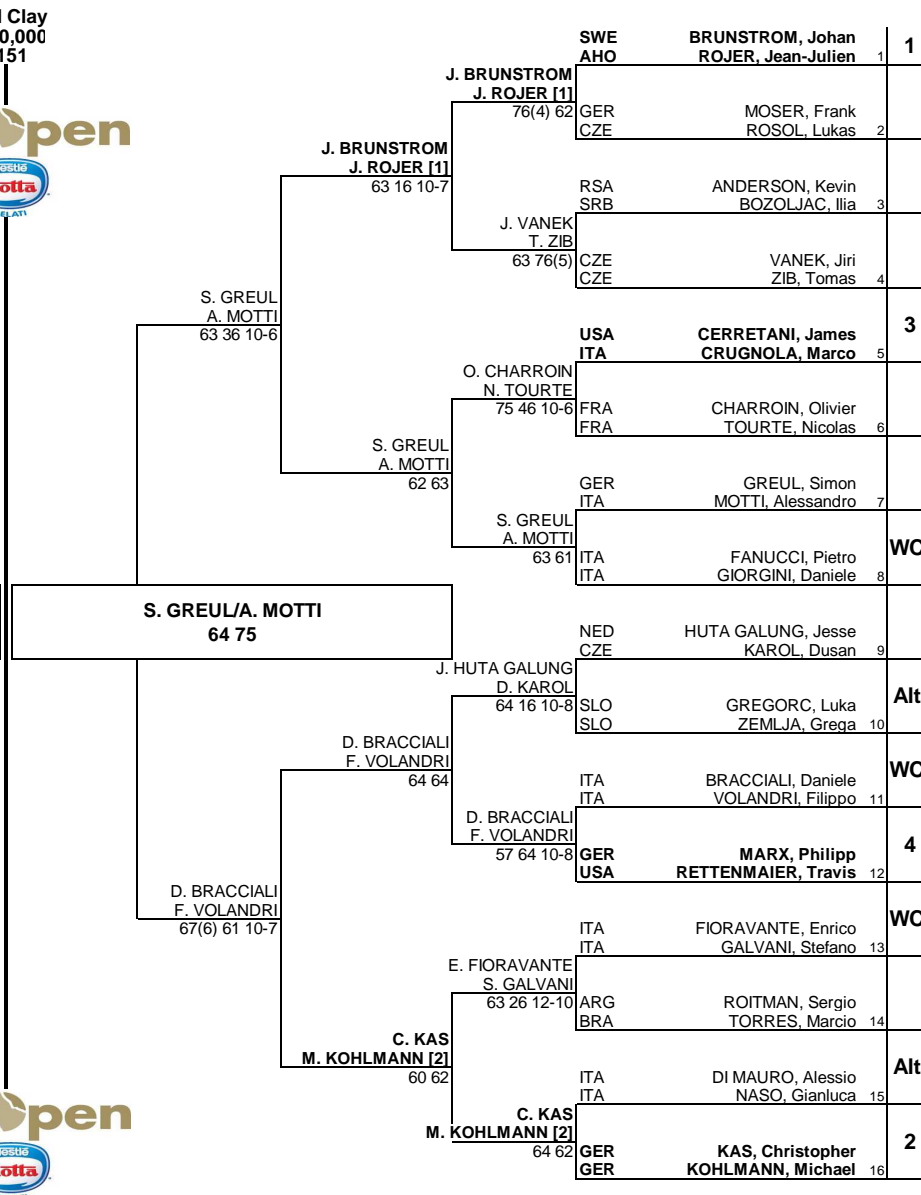

MAIN DRAW SINGLES

RAI OPEN
Rome, Italy
13-19 April 2009

Red Clay
€ 30,000
2151

MAIN DRAW DOUBLES

ATP, Inc. © Copyright 2001

Seeded Players	Rank	Prize Money	Pts.	Lucky Losers
1 ROITMAN, Sergio	98	Winner	€ 4,300	75 GALVANI, Stefano
2 GREUL, Simon	112	Finalist	€ 2,500	45
3 KARANUSIC, Roko	122	Semi-Finalist	€ 1,500	27
4 VANEK, Jiri	123	Quarter-Finalist	€ 875	13
5 BOZOLJAC, Ilija	134	2nd Round	€ 530	5 SCHUKIN, Yuri (teeth pain)
6 ROSOL, Lukas	137	1st Round	€ 310	0
7 VOLANDRI, Filippo	140	Last Direct Acceptance		
8 SIDORENKO, Alexandre	155	Gregorc, Luka 211		

Seeded Players	Rank	Prize Money (Per Team)	Pts.	Alternates/Lucky Losers
1 J. Brunstrom / J. Rojer	130	Winner	€ 1,900	75 DI MAURO, A./NASO, G.
2 C. Kas / M. Kohlmann	131	Finalist	€ 1,100	45 GREGORC, R./ZEMLJA, G.
3 J. Cerretani / M. Crugnola	166	Semi-Finalist	€ 650	27
4 P. Marx / T. Rettenmaier	238	Quarter-Finalist	€ 400	13
		First Round	€ 200	0 SCHUKIN, Y (teeth pain)
Last Direct Acceptance				KARANUSIC, R. (left leg)
Charroin, O./Tourte, N. 298				
Challenger Supervisor				