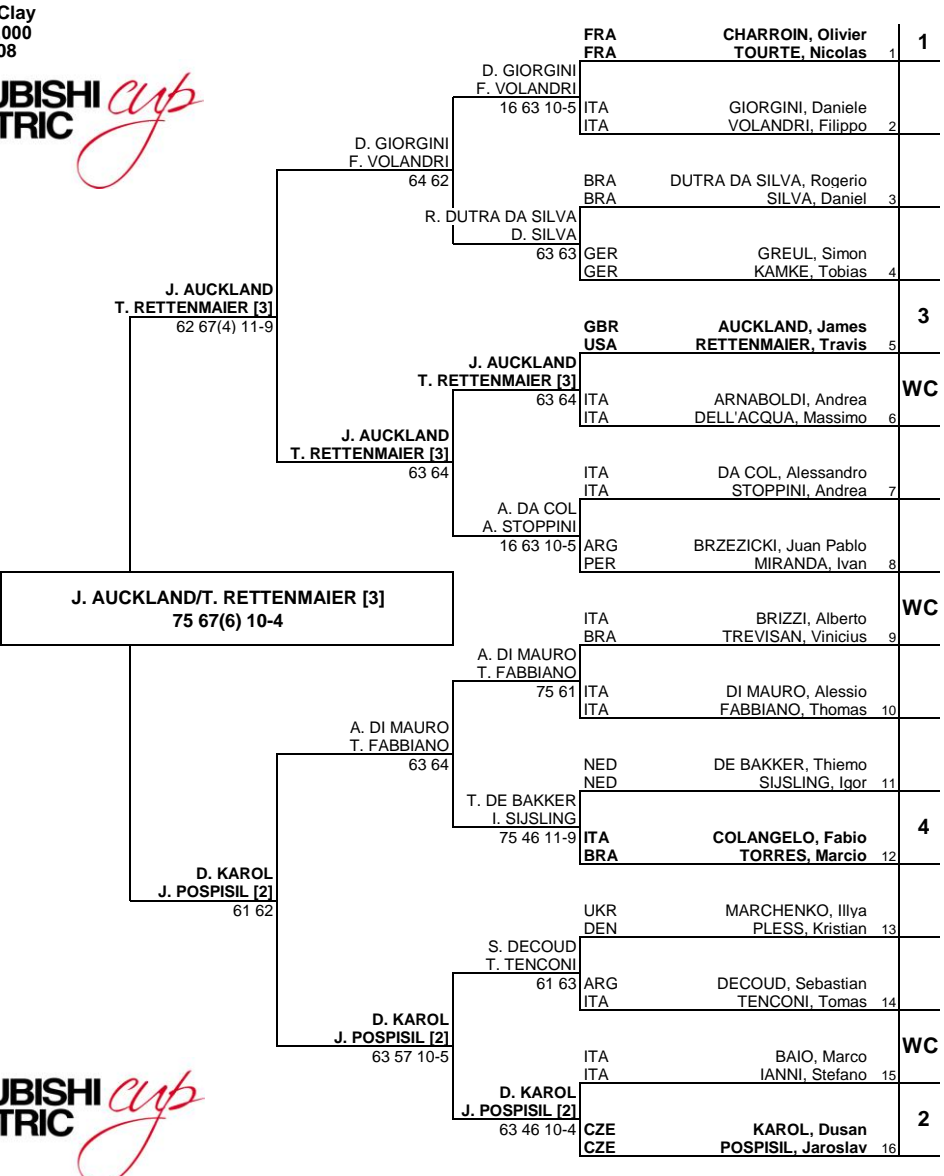

**MAIN DRAW SINGLES**

**Mitsubishi Electric Europe Cup**  
**Monza, Italy**  
**6 -12 April 2009**  
**Red Clay**  
**€ 30,000**  
**2208**

**MAIN DRAW DOUBLES**

Seeded Players	Rank	Prize Money	Pts.	Lucky Losers
1 GREUL, Simon	113	Winner	€ 4,300	75
2 MANNARINO, Adrian	135	Finalist	€ 2,500	45
3 MONTCOURT, Mathieu	136	Semi-Finalist	€ 1,500	27
4 VOLANDRI, Filippo	140	Quarter-Finalist	€ 875	13
5 TENCONI, Tomas	159	2nd Round	€ 530	5
6 DECOUD, Sebastian	176	1st Round	€ 310	0
7 ZEMLJA, Grega	177	Last Direct Acceptance		
8 PLESS, Kristian	181	Lisnard Jean Rene (251)		