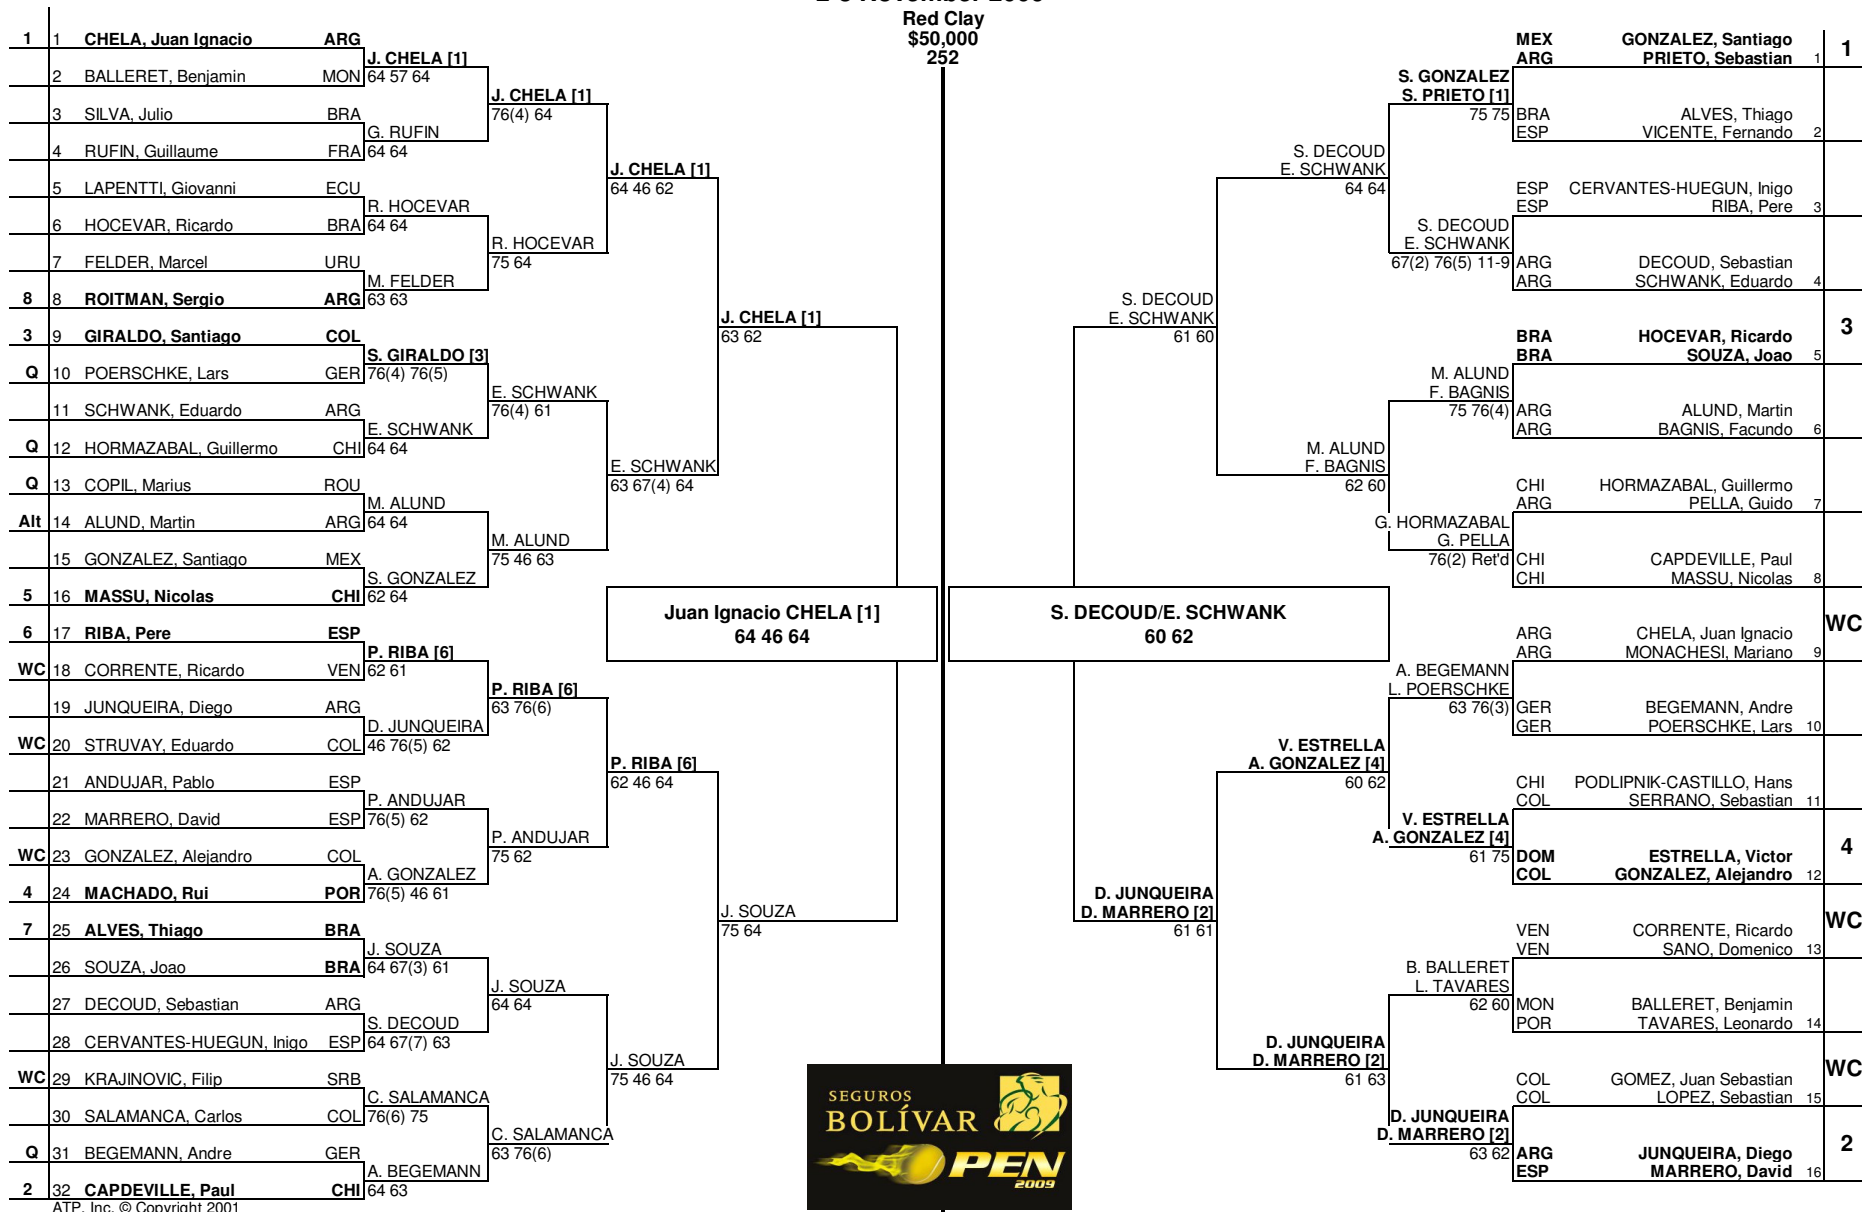

MAIN DRAW SINGLES
SEGUROS BOLIVAR OPEN
 Medellin, Colombia
 2-8 November 2009

MAIN DRAW DOUBLES

Seeded Players	Rank	Prize Money	Pts.	Lucky Losers
1 CHELA, Juan Ignacio	92	Winner \$7,200	80	
2 CAPDEVILLE, Paul	99	Finalist \$4,240	48	
3 GIRALDO, Santiago	109	Semi-Finalist \$2,510	29	
4 MACHADO, Rui	122	Quarter-Finalist \$1,460	15	
5 MASSU, Nicolas	127	2nd Round \$860	8	Retirements/W.O.
6 RIBA, Pere	136	1st Round \$520	0	
7 ALVES, Thiago	146	Last Direct Acceptance		
8 ROITMAN, Sergio	147	Felder, Marcel - 253		

Seeded Players	Rank	Prize Money (Per Team)	Pts.	Alternates/Lucky Losers
1 S. Gonzalez / S. Prieto	167	Winner \$3,100	80	Podlipnik/Serrano
2 D. Junqueira / D. Marrero	324	Finalist \$1,800	48	
3 R. Hocevar / J. Souza	377	Semi-Finalist \$1,080	29	
4 V. Estrella / A. Gonzalez	392	Quarter-Finalist \$640	15	Retirements/W.O.
		First Round \$360	0	Copil/Lapentti (Lapentti right shoulder) Capdeville/Massu (Massu lumbar injury)
Last Direct Acceptance				
Begemann / Poerschke - 681				
Jorge Mandl				
Challenger Supervisor				