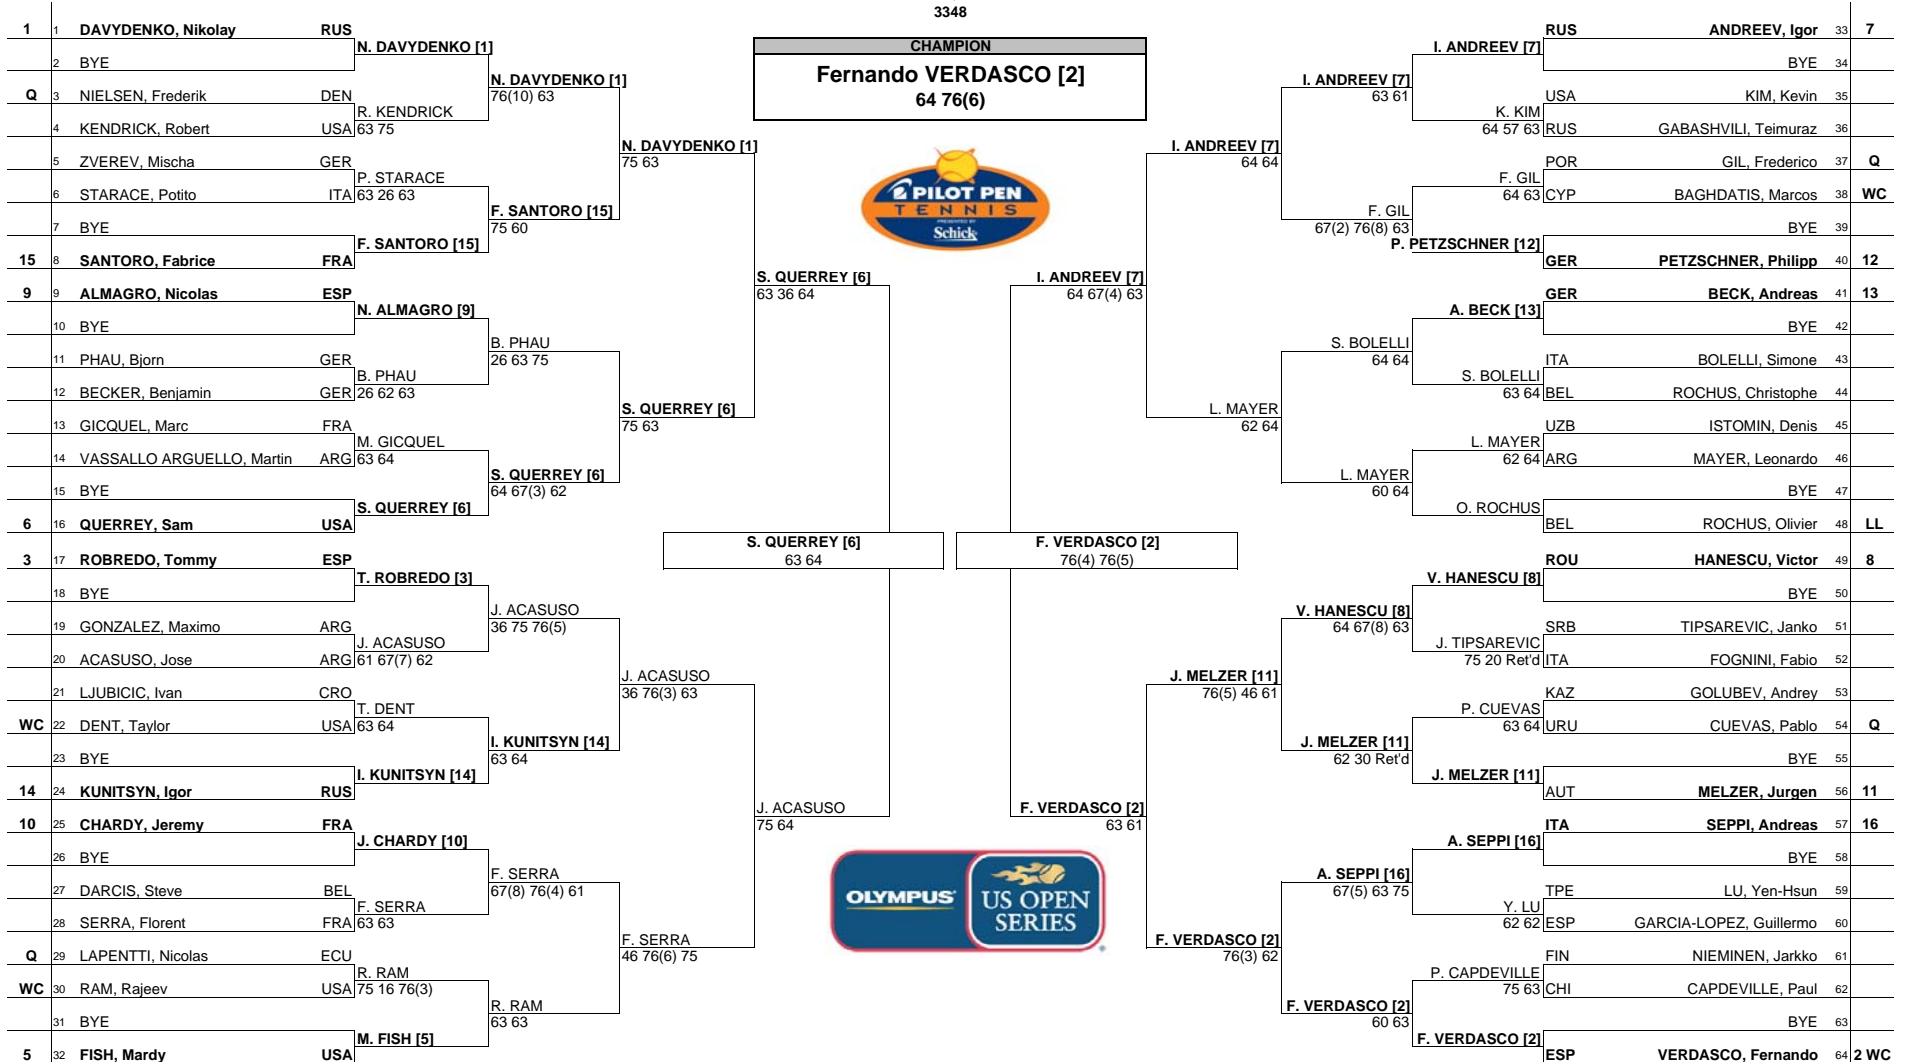

Pilot Pen Tennis presented by Schick

MAIN DRAW SINGLES

New Haven, CT, USA
21 - 29 August, 2009
Hard, Deco Turf II
\$750,000
3348

Summary table with columns: Seeded Players, Rank, Prize Money, Pts., Lucky Losers, Retirements/W.O., ATP Supervisor. Includes details for winners and other participants.

FOLLOW LIVE SCORING AT www.ATPWorldTour.com