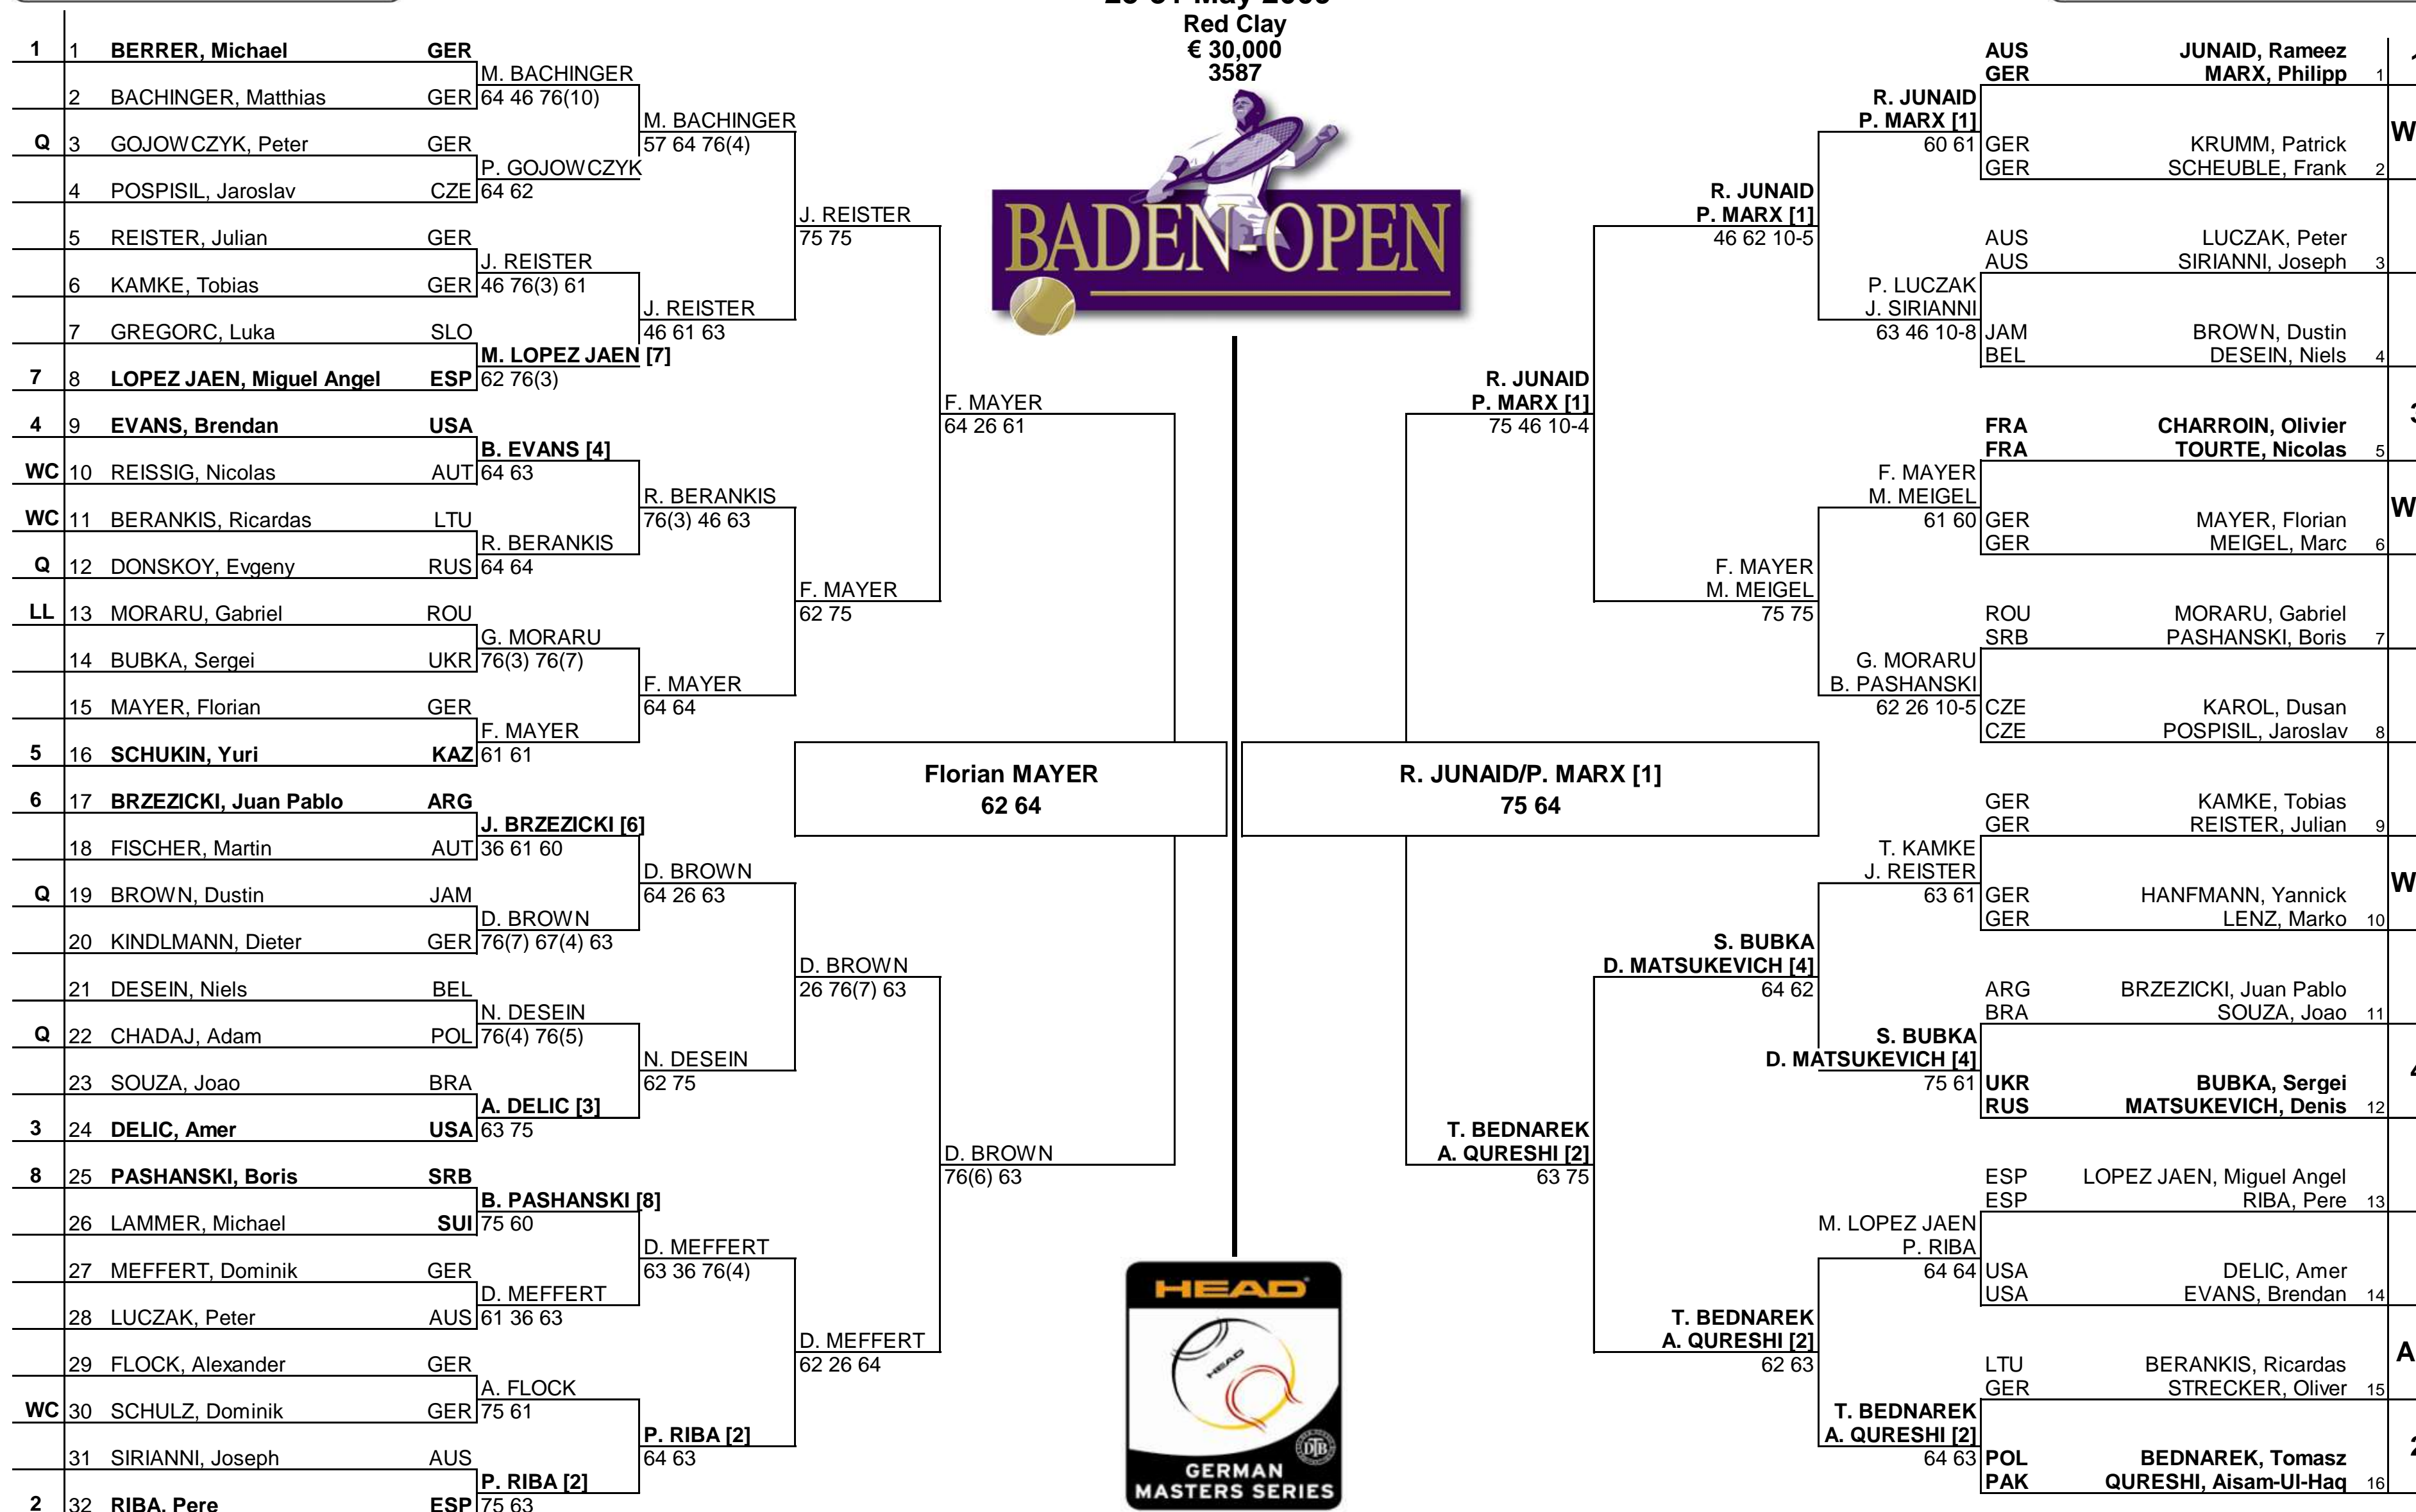

### MAIN DRAW SINGLES

## BADEN-OPEN

Karlsruhe, Germany  
25-31 May 2009  
Red Clay  
€ 30,000  
3587

### MAIN DRAW DOUBLES

ATP, Inc. © Copyright 2009

Seeded Players	Rank	Prize Money	Pts.	Lucky Losers
1 BERRER, Michael	116	Winner € 4,300	75	MORARU, Gabriel
2 RIBA, Pere	151	Finalist € 2,500	45	
3 DELIC, Amer	156	Semi-Finalist € 1,500	27	
4 EVANS, Brendan	161	Quarter-Finalist € 875	13	<b>Retirements/W.O.</b>
5 SCHUKIN, Yuri	178	2nd Round € 530	5	HAENLE, Pirmin LW
6 BRZEZICKI, Juan Pablo	179	1st Round € 310	0	
7 LOPEZ JAEN, Miguel Angel	180	<b>Last Direct Acceptance</b>		
8 PASHANSKI, Boris	191	<b>KAMKE, Tobias 257</b>		