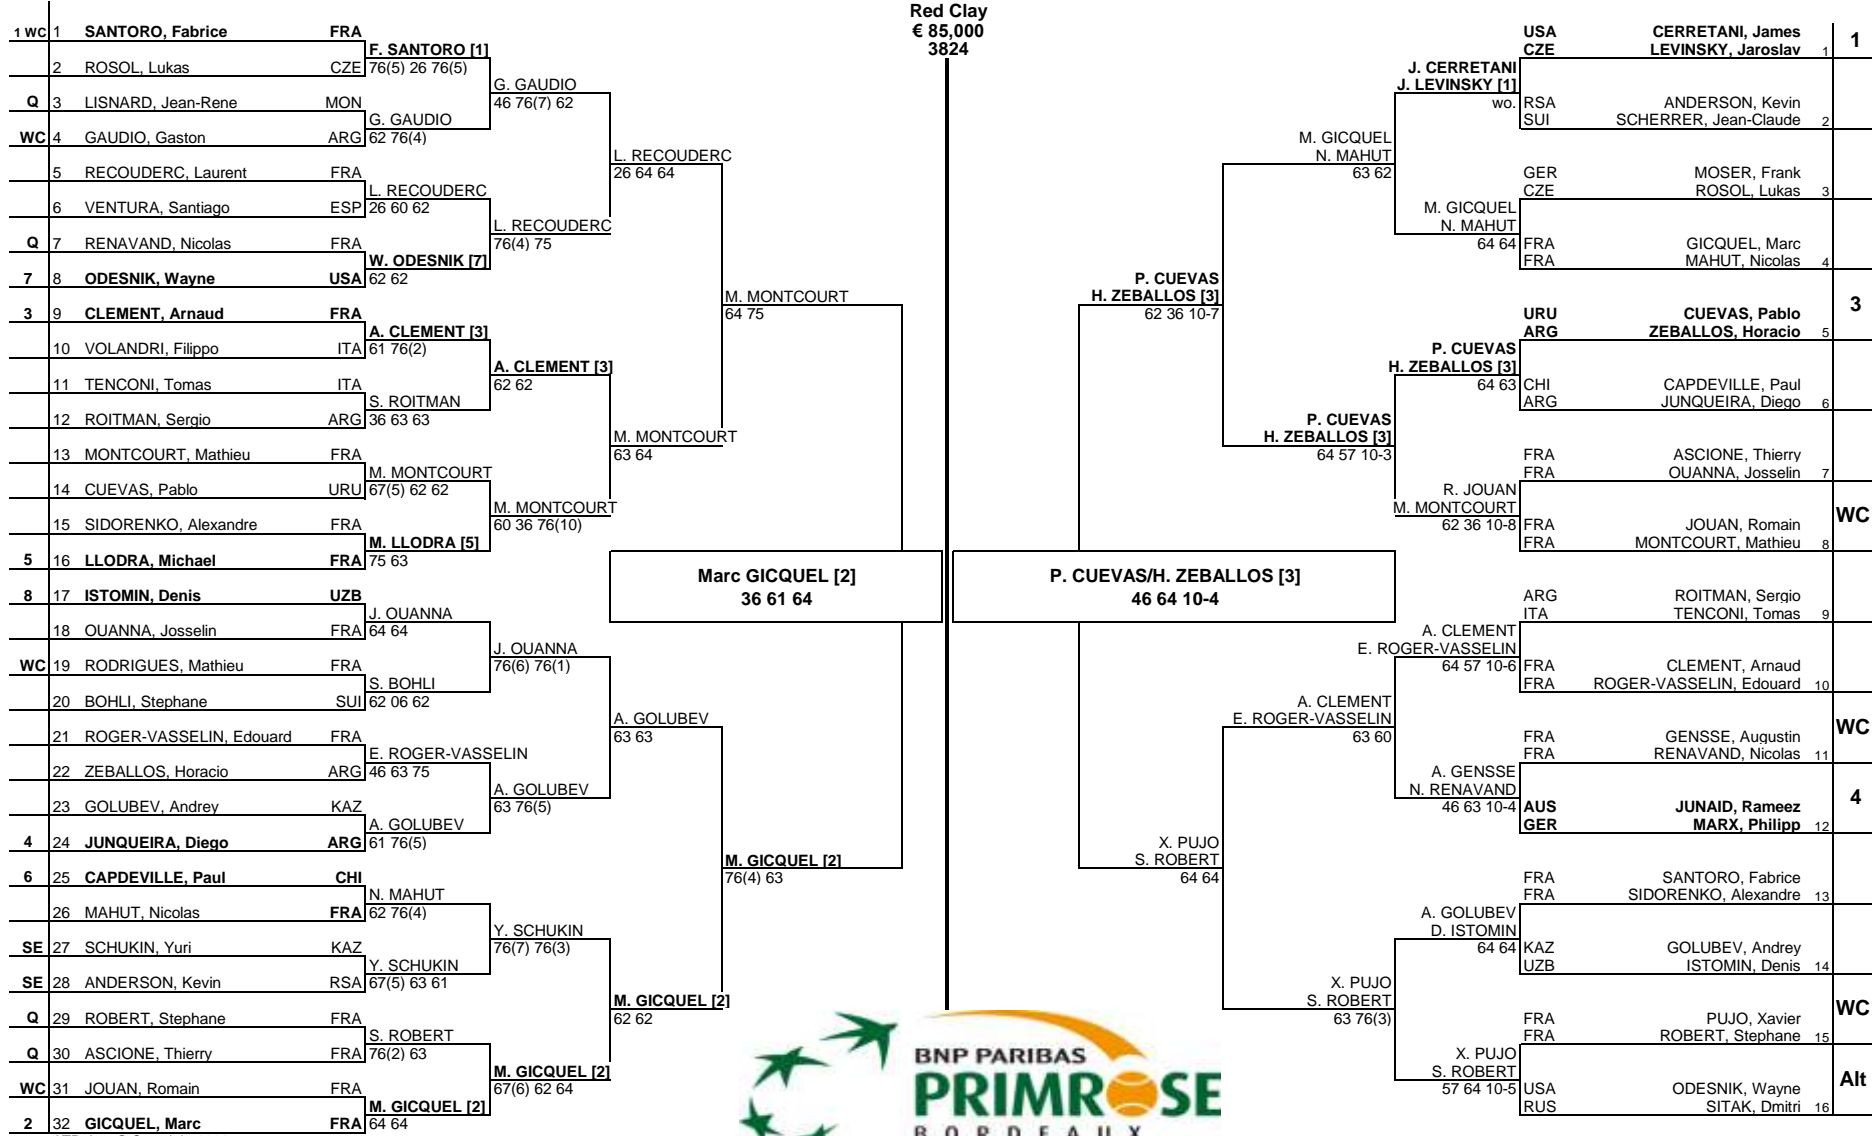

MAIN DRAW SINGLES

BNP Paribas Primrose Bordeaux
Bordeaux, France
11-17 May 2009

MAIN DRAW DOUBLES

ATP, Inc. © Copyright 2001

Seeded Players	Rank	Prize Money	Pts.	Lucky Losers
1 SANTORO, Fabrice	44	Winner € 12,250	100	
2 GICQUEL, Marc	51	Finalist € 7,200	60	
3 CLEMENT, Arnaud	57	Semi-Finalist € 4,260	35	
4 JUNQUEIRA, Diego	73	Quarter-Finalist € 2,480	18	
5 LLODRA, Michael	78	2nd Round € 1,460	8	
6 CAPDEVILLE, Paul	91	1st Round € 885	0	
7 ODESNIK, Wayne	93			
8 ISTOMIN, Denis	94			
		Last Direct Acceptance		
		ROGER-VASSELIN, Edouard 163		
Retirements/W.O.				

Seeded Players	Rank	Prize Money (Per Team)	Pts.	Alternates/Lucky Losers
1 J. Cerretani / J. Levinsky	108	Winner € 5,250	100	ODESNIK, Wayne / SITAK, Dmitri
2 J. Brunstrom / J. Rojer	424	Finalist € 3,100	60	
3 P. Cuevas / H. Zeballos	125	Semi-Finalist € 1,840	35	
4 R. Junaid / P. Marx	181	Quarter-Finalist € 1,090	18	
		First Round € 610	0	
		Last Direct Acceptance		
		T. Ascione / J. Ouanna 367		
Retirements/W.O.				
BRUNSTROM, Johan / ROJER, Jean-Julien L ANDERSON, Kevin L hamstring				
Carl Baldwin Challenger Supervisor				