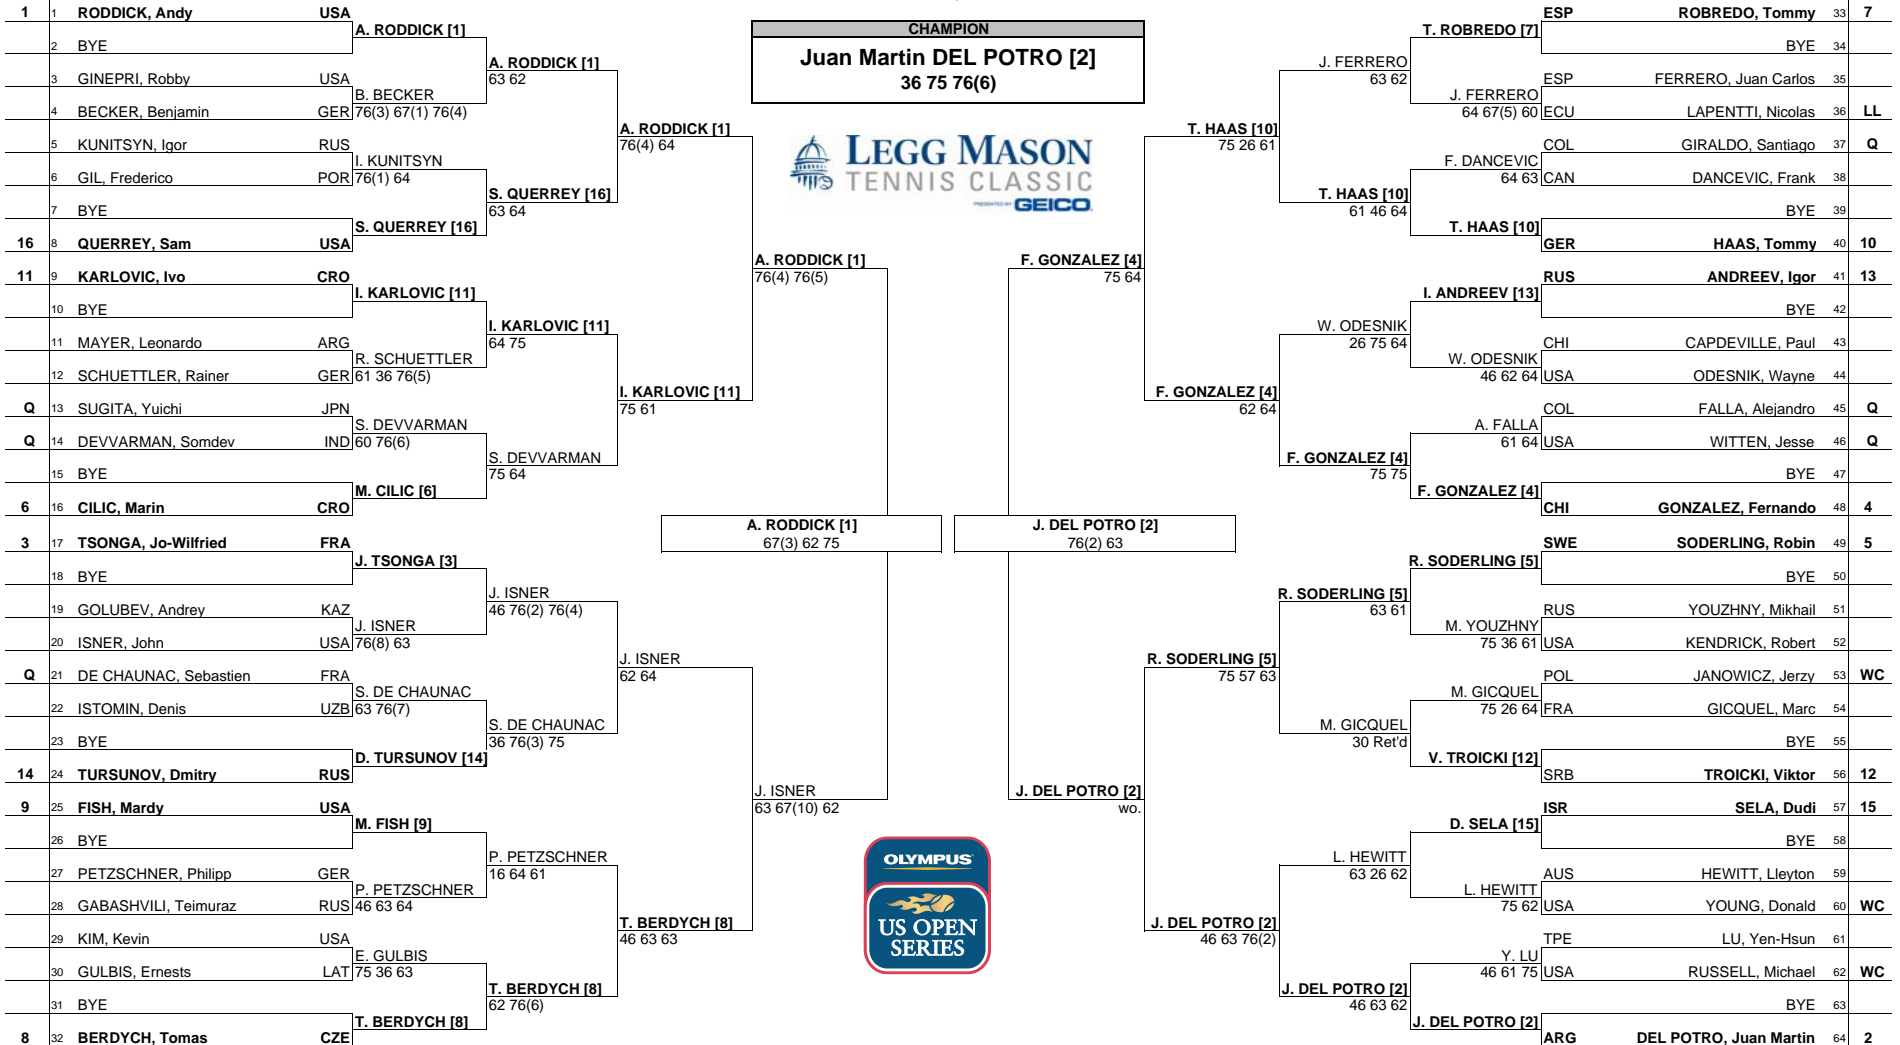

# Legg Mason Tennis Classic

## MAIN DRAW SINGLES

Washington, DC, United States

August 1-9, 2009

Hard, DecoTurf 2

\$1,402,000

418

Rank	Player	Country	Seeds	Prize Money	Pts.	Lucky Losers	Retirements/W.O.
1	RODDICK, Andy	USA	A. RODDICK [1]	\$300,000	500	LAPENTTI	DOMIJAN-ENTERED IN ANOTHER TOURNAMENT
2	DEL POTRO, Juan Martin	ARG	J. DEL POTRO [2]	\$126,000	300		TROICKI-FOOT
3	TSONGA, Jo-Wilfried	FRA	J. TSONGA [3]	\$55,500	180		SODERLING-ELBOW
4	GONZALEZ, Fernando	CHI	F. GONZALEZ [4]	\$25,750	90		
5	SODERLING, Robin	SWE	R. SODERLING [5]	\$12,250	45		
6	CILIC, Marin	CRO	M. CILIC [6]	\$6,400	20		
7	ROBREDO, Tommy	ESP	T. ROBREDO [7]	\$3,950	0		
8	BERDYCH, Tomas	CZE	T. BERDYCH [8]				