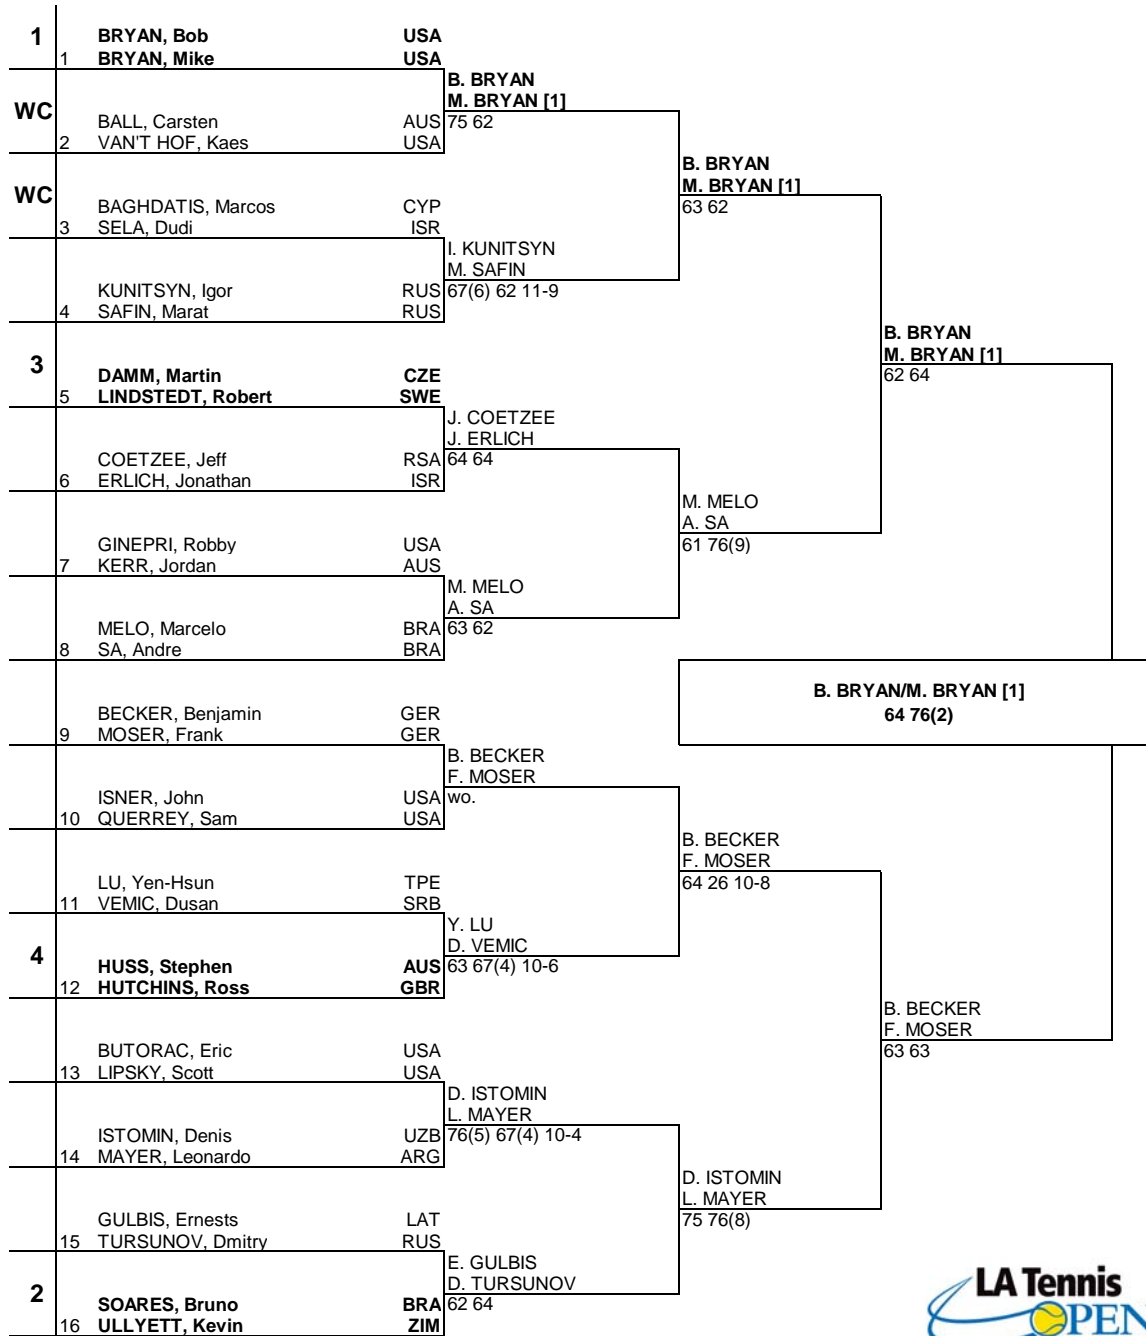

# MAIN DRAW DOUBLES

## LA Tennis Open

Los Angeles, USA  
27 July - 2 August 2009

Hard  
\$630,500  
423

ATP Tour © Copyright 2006

Seeded Players	Rank	Prize Money (Per Team)	Pts.	Alternates	Retirements/W.O.
1 BRYAN, Bob / BRYAN, Mike	2	Winner \$31,900	250		Isner - ankle
2 SOARES, Bruno / ULLYETT, Kevin	25	Finalist \$16,050	150		
3 DAMM, Martin / LINDSTEDT, Robert	63	Semi-Finalist \$8,470	90		
4 HUSS, Stephen / HUTCHINS, Ross	63	Quarter-Finalist \$4,650	45		
FOLLOW LIVE SCORING AT <a href="http://www.ATPWorldTour.com">www.ATPWorldTour.com</a>		First Round \$2,640	0		
<b>Last Direct Acceptance</b>				<b>ATP Supervisor</b>	
Adv - 128 / On-site - 123				Tom Barnes	