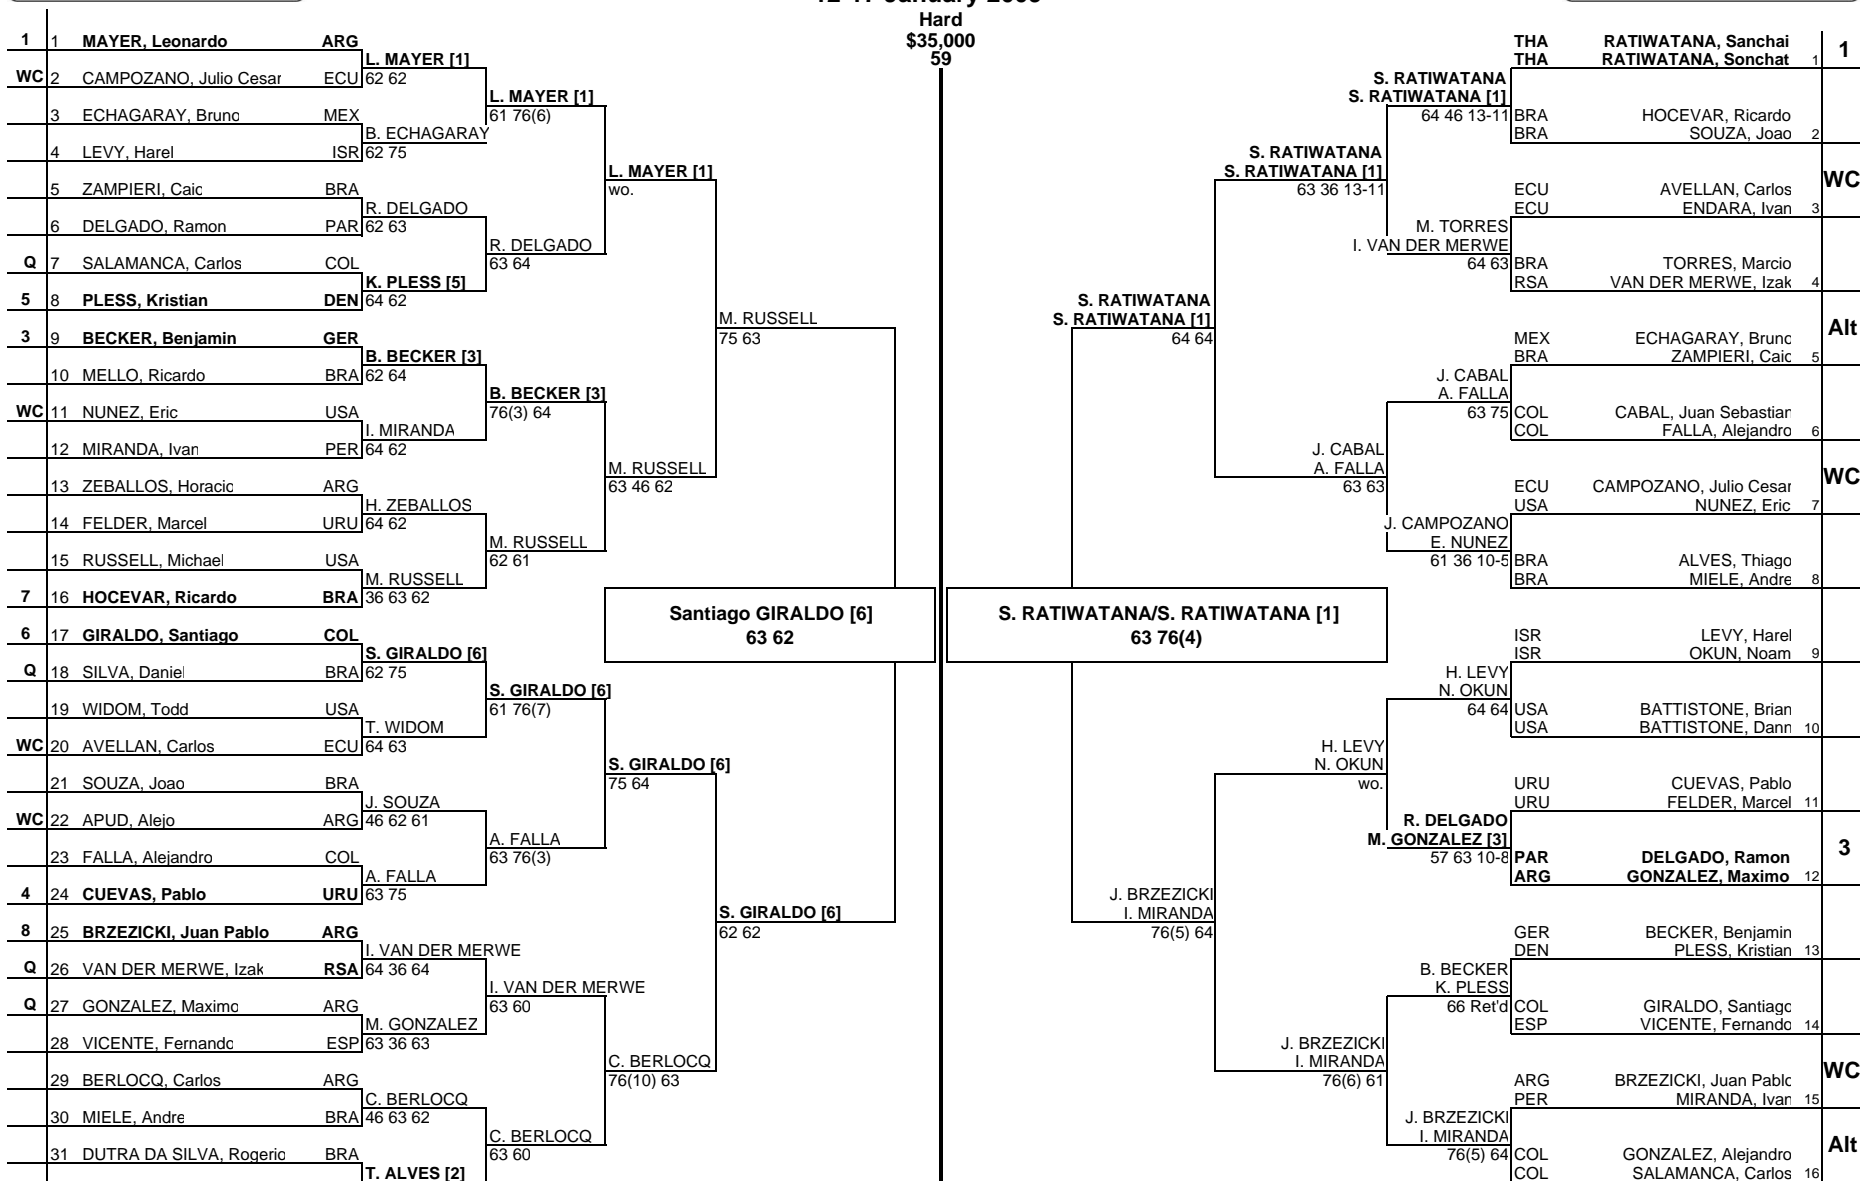

MAIN DRAW SINGLES
Abierto Internacional De Salinas
Salinas, ECUADOR
12-17 January 2009
MAIN DRAW DOUBLES

Seeded Players	Rank	Prize Money	Pts.	Lucky Losers
1 MAYER, Leonardo	113	Winner \$5,000	55	
2 ALVES, Thiago	126	Finalist \$3,000	38	
3 BECKER, Benjamin	135	Semi-Finalist \$1,755	24	
4 CUEVAS, Pablo	141	Quarter-Finalist \$1,020	13	
5 PLESS, Kristian	156	2nd Round \$600	5	R. Delgado (Stomach)
6 GIRALDO, Santiago	160	1st Round \$365	0	
7 HOCEVAR, Ricardo	166	Last Direct Acceptance		
8 BRZEZICKI, Juan Pablo	175	M. Felder 288		

Seeded Players	Rank	Prize Money (Per Team)	Pts.	Alternates/Lucky Losers
1 S. Ratiwatana / S. Ratiwatana	242	Winner \$2,200	55	B. Echagaray/C. Zampieri
2 C. Berlocq / L. Mayer	296	Finalist \$1,250	38	A. Gonzalez/C. Salamanca
3 R. Delgado / M. Gonzalez	300	Semi-Finalist \$760	24	
4 A. Kuznetsov / T. Widom	345	Quarter-Finalist \$450	0	
		First Round \$250	0	
Last Direct Acceptance				
T. Alves/A. Miele 378				
R. Delgado (Stomach) / M. Gonzalez				