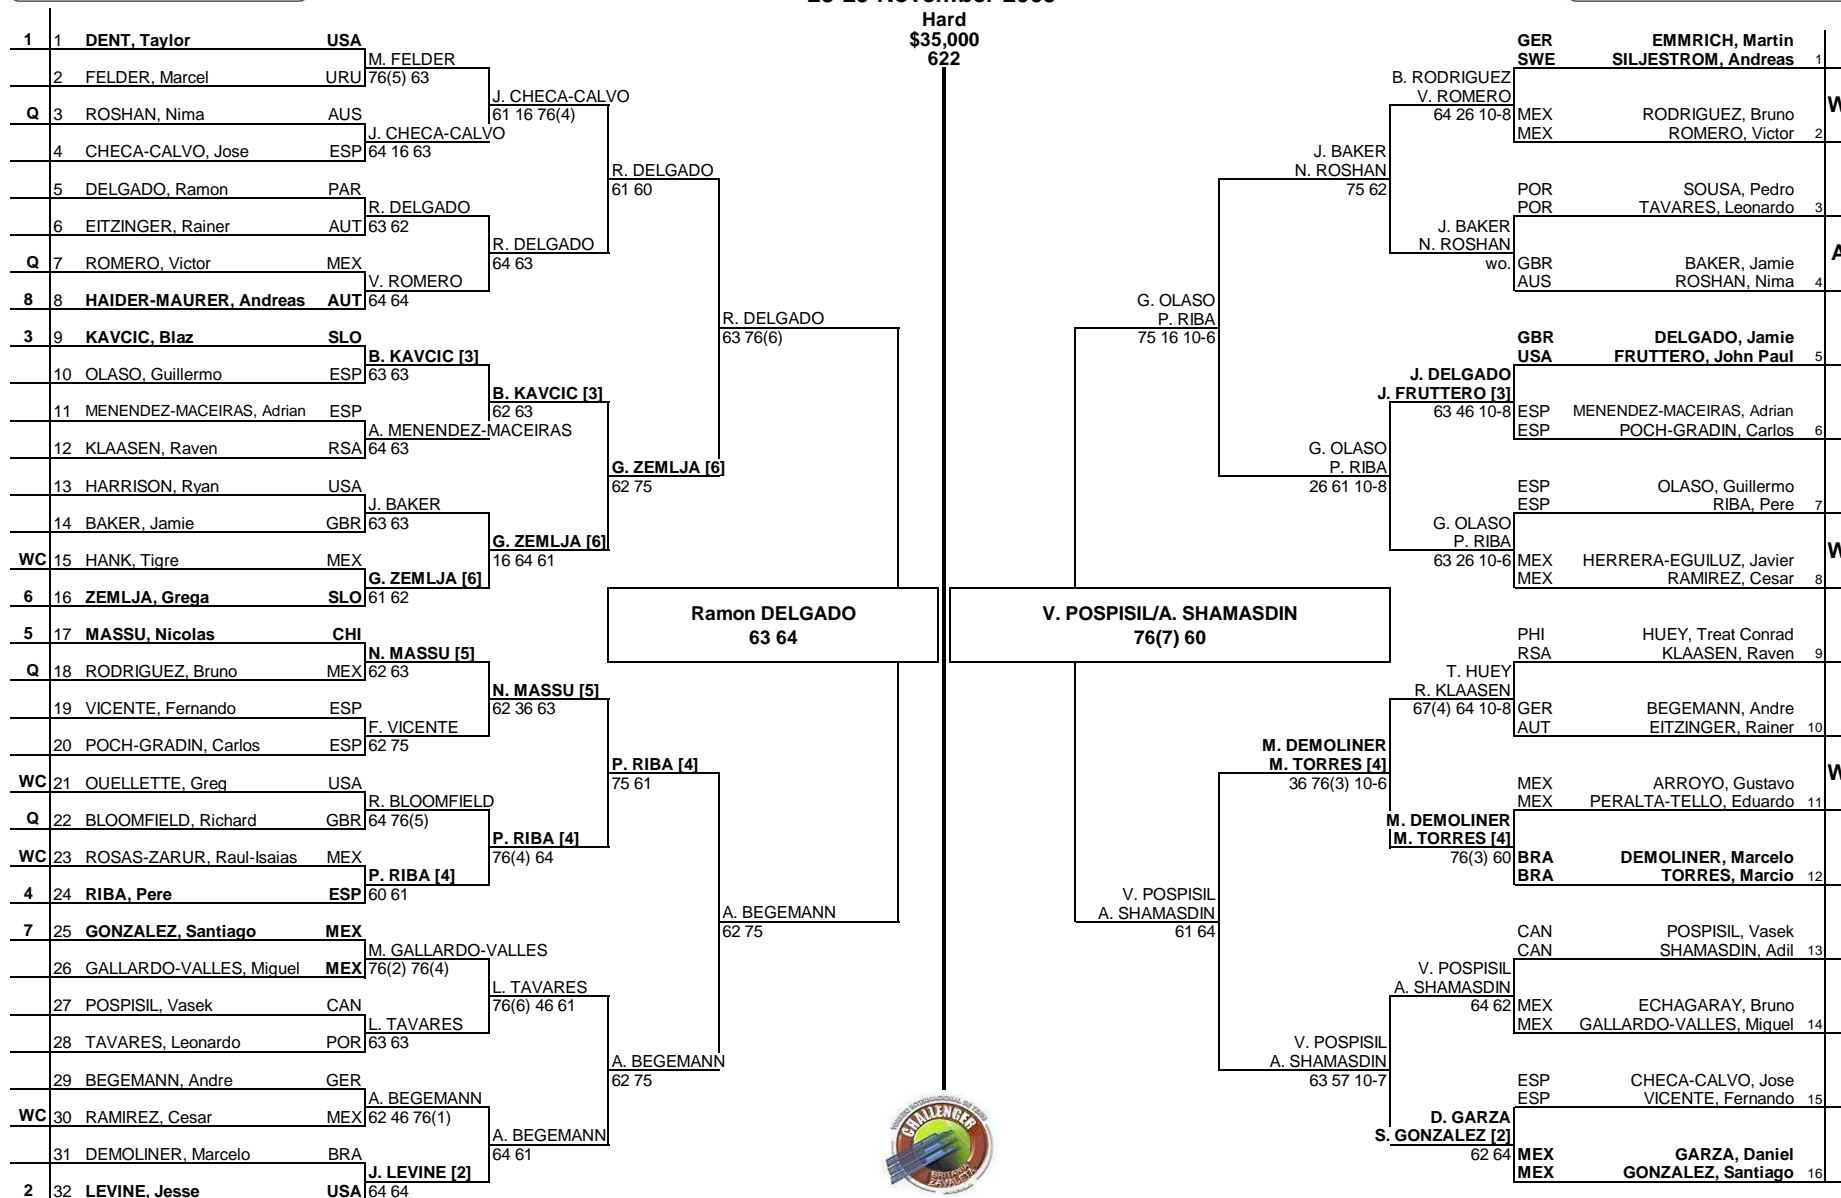

MAIN DRAW SINGLES

15 Challenger Varonil Britania Zavaleta Puebla, Mexico 23-29 November 2009

MAIN DRAW DOUBLES

ATP, Inc. © Copyright 2001

Seeded Players	Rank	Prize Money	Pts.	Lucky Losers
1 DENT, Taylor	91	Winner \$5,000	75	
2 LEVINE, Jesse	117	Finalist \$3,000	45	
3 KAVCIC, Blaz	118	Semi-Finalist \$1,755	27	
4 RIBA, Pere	123	Quarter-Finalist \$1,020	13	
5 MASSU, Nicolas	128	2nd Round \$600	5	
6 ZEMLJA, Grega	145	1st Round \$365	0	
7 GONZALEZ, Santiago	167	Last Direct Acceptance		
8 HAIDER-MAURER, Andreas	178	Vasek Pospisil - 437		
Retirements/W.O.				

Follow Live Scoring on www.ATPWorldTour.com

Seeded Players	Rank	Prize Money (Per Team)	Pts.	Alternates/Lucky Losers
1 M. Emmrich / A. Siljestrom	342	Winner \$2,200	75	BACKER / ROSHAN
2 D. Garza / S. Gonzalez	449	Finalist \$1,250	45	
3 J. Delgado / J. Fruttero	484	Semi-Finalist \$760	27	
4 M. Demoliner / M. Torres	492	Quarter-Finalist \$450	13	
Retirements/W.O.				
Last Direct Acceptance				
Ricardo Reis				
M. Felder - M. Estevez - 910				
Challenger Supervisor				