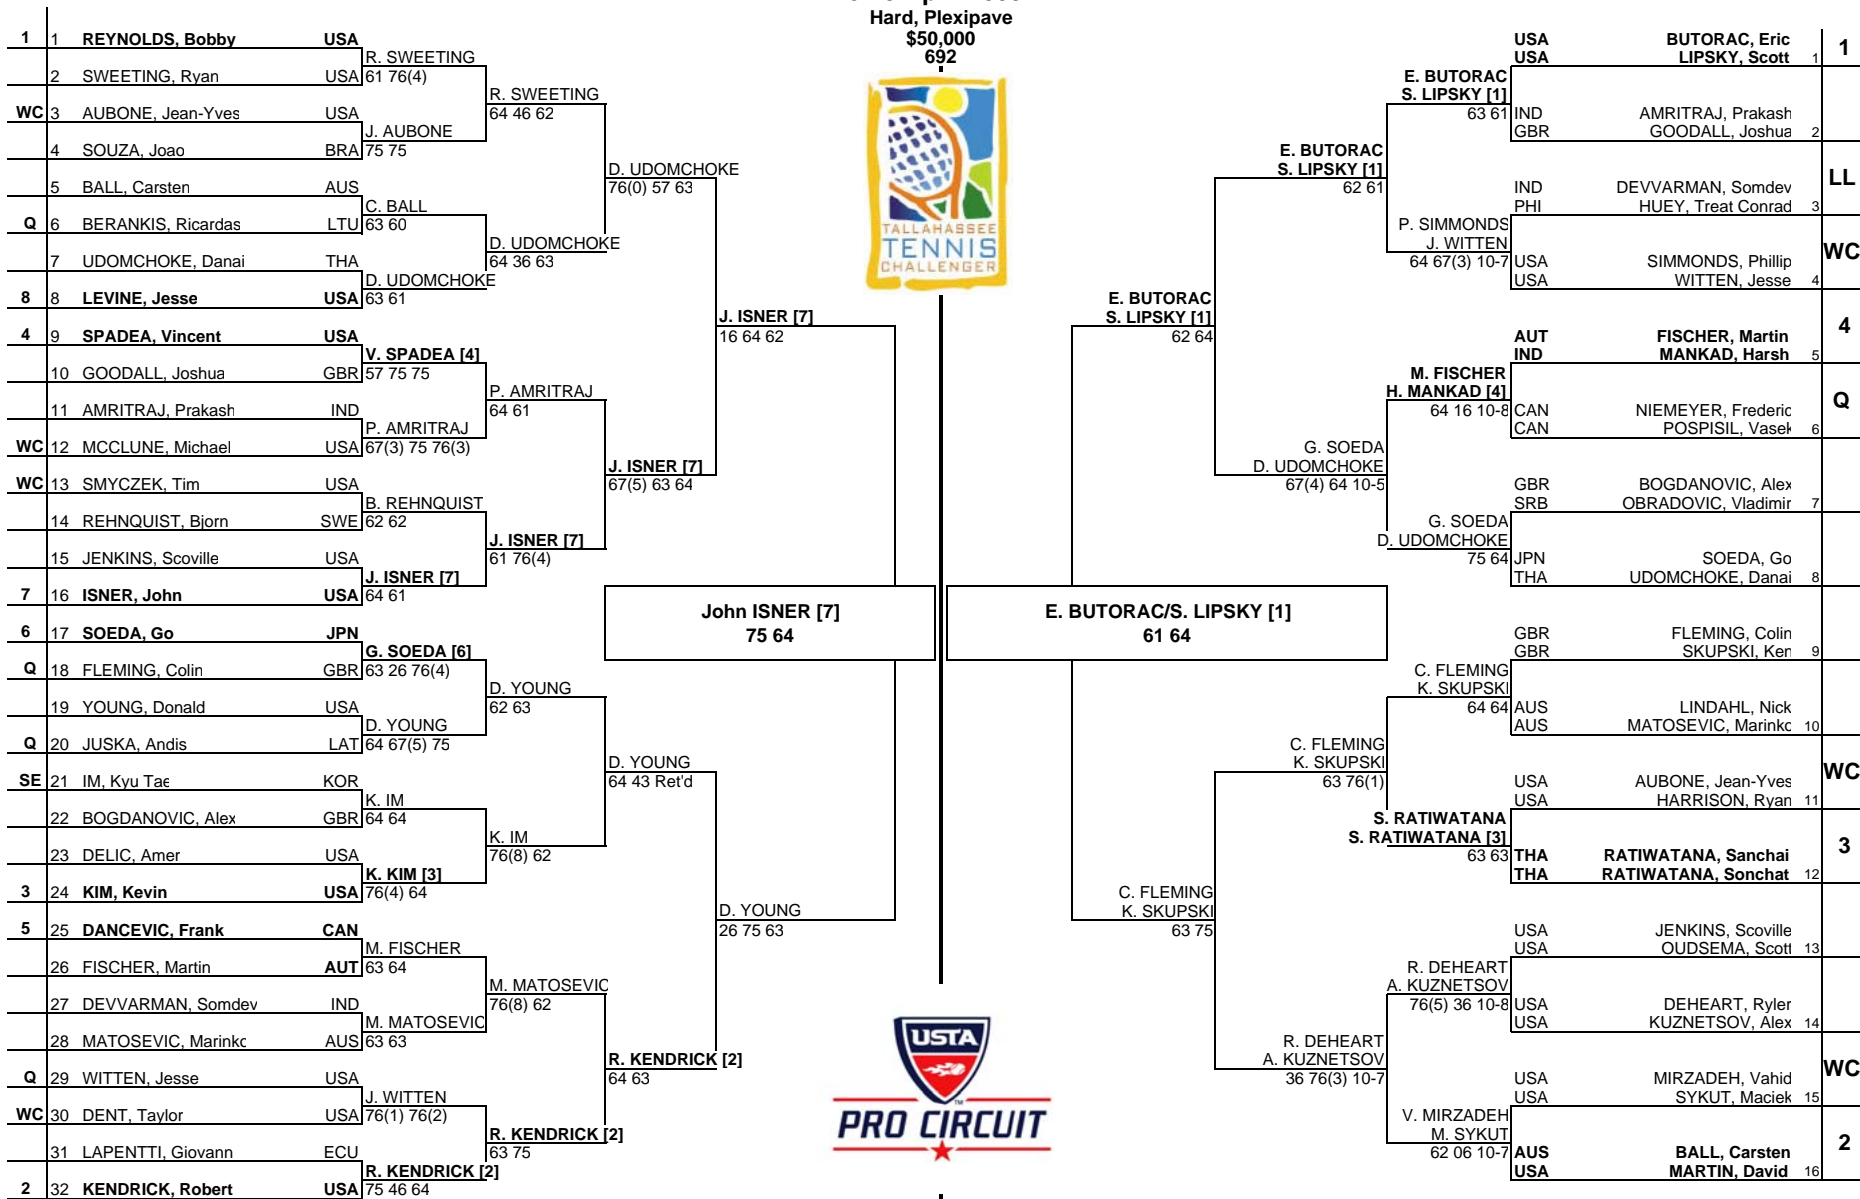

MAIN DRAW SINGLES

Tallahassee Tennis Challenger
Tallahassee, FL, USA
18-25 April 2009

Hard, Plexipave
\$50,000
692

MAIN DRAW DOUBLES

Seeded Players	Rank	Prize Money	Pts.	Lucky Losers
1 REYNOLDS, Bobby	67	Winner \$7,200	75	
2 KENDRICK, Robert	82	Finalist \$4,240	45	
3 KIM, Kevin	104	Semi-Finalist \$2,510	27	
4 SPADEA, Vincent	109	Quarter-Finalist \$1,460	13	
5 DANCEVIC, Frank	112	2nd Round \$860	5	Retirements/W.O.
6 SOEDA, Go	117	1st Round \$520	0	Hamstring
7 ISNER, John	126	Last Direct Acceptance		
8 LEVINE, Jesse	132	Joao Souza 243		

Seeded Players	Rank	Prize Money (Per Team)	Pts.	Alternates/Lucky Losers
1 E. Butorac / S. Lipsky	123	Winner \$3,100	75	Devvarman / Huey
2 C. Ball / D. Martin	197	Finalist \$1,800	45	
3 S. Ratiwatana / S. Ratiwatana	292	Semi-Finalist \$1,080	27	
4 M. Fischer / H. Mankad	335	Quarter-Finalist \$640	13	Retirements/W.O.
		First Round \$0	0	Kim - Foot Blisters
		Last Direct Acceptance		
		DeHeart / Kuznetsov 522		
Michael Loo		Challenger Supervisor		