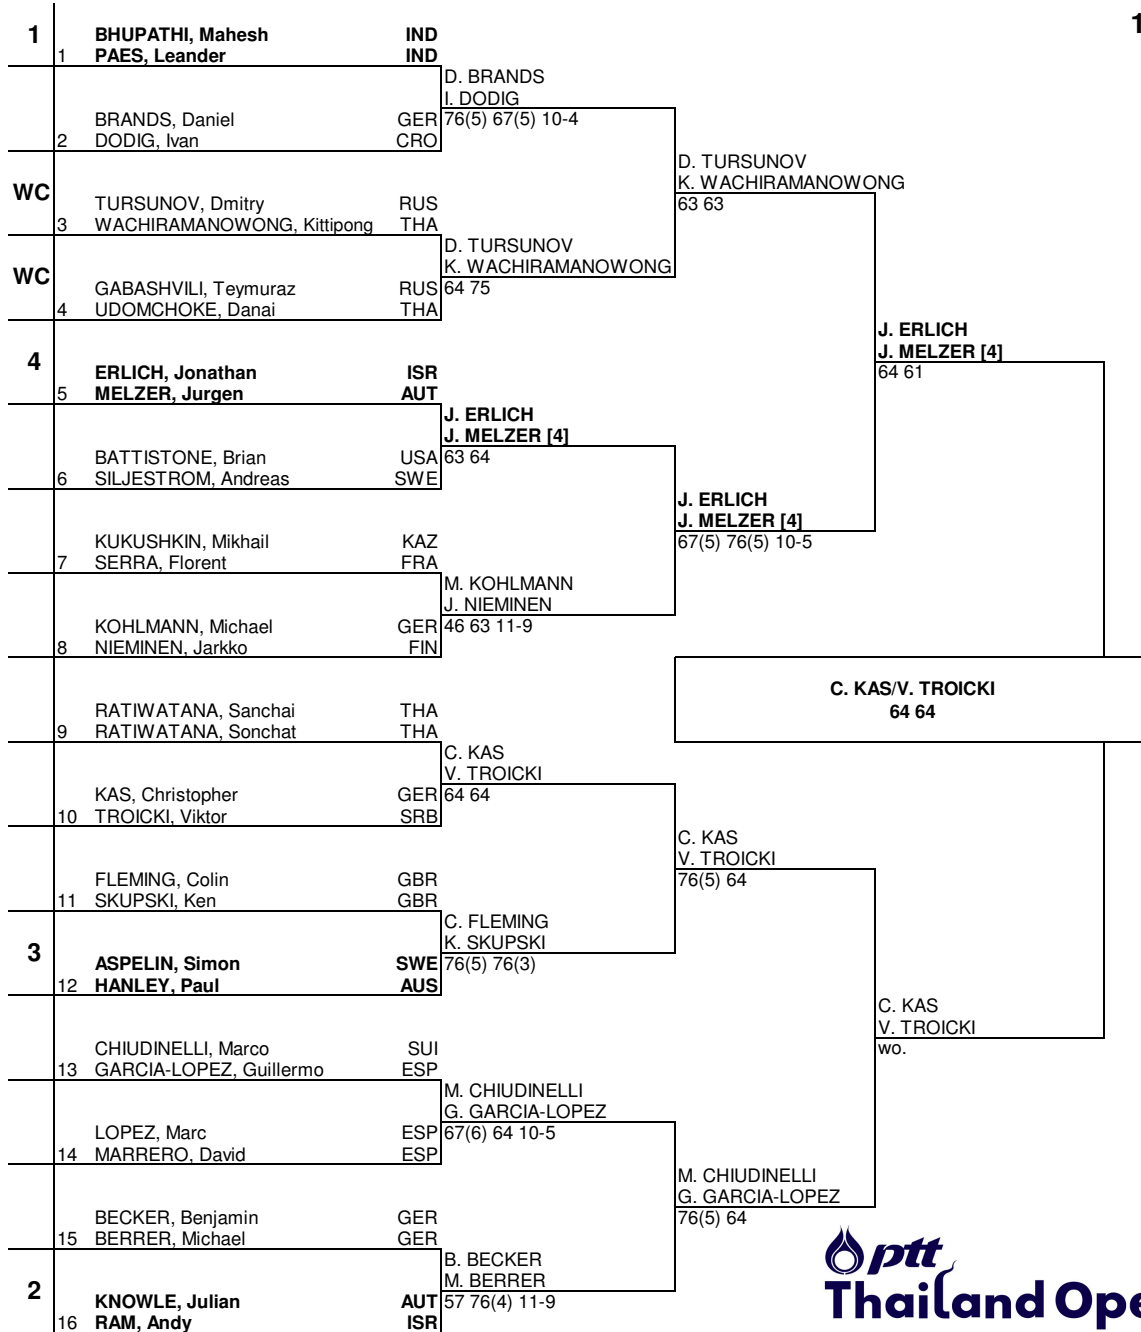

## MAIN DRAW DOUBLES

Bangkok, Thailand

September 27 - October 3, 2010

Hard

\$551,000

1720

ATP Tour © Copyright 2006

Seeded Players	Rank	Prize Money (Per Team)	Pts.	Alternates	Retirements/W.O.
1 BHUPATHI, Mahesh / PAES, Leander	21	Winner \$29,900	250		Garcia-Lopez, G (left gluteal strain)
2 KNOWLE, Julian / RAM, Andy	59	Finalist \$15,700	150		
3 ASPELIN, Simon / HANLEY, Paul	59	Semi-Finalist \$8,500	90		
4 ERLICH, Jonathan / MELZER, Jurgen	62	Quarter-Finalist \$4,870	45		
FOLLOW LIVE SCORING AT <a href="http://www.ATPWorldTour.com">www.ATPWorldTour.com</a>		First Round \$2,860	0		
<b>Last Direct Acceptance</b>				<b>ATP Supervisor</b>	
<b>Pre: 215; On-site: 214</b>				<b>Thomas Karlberg</b>	