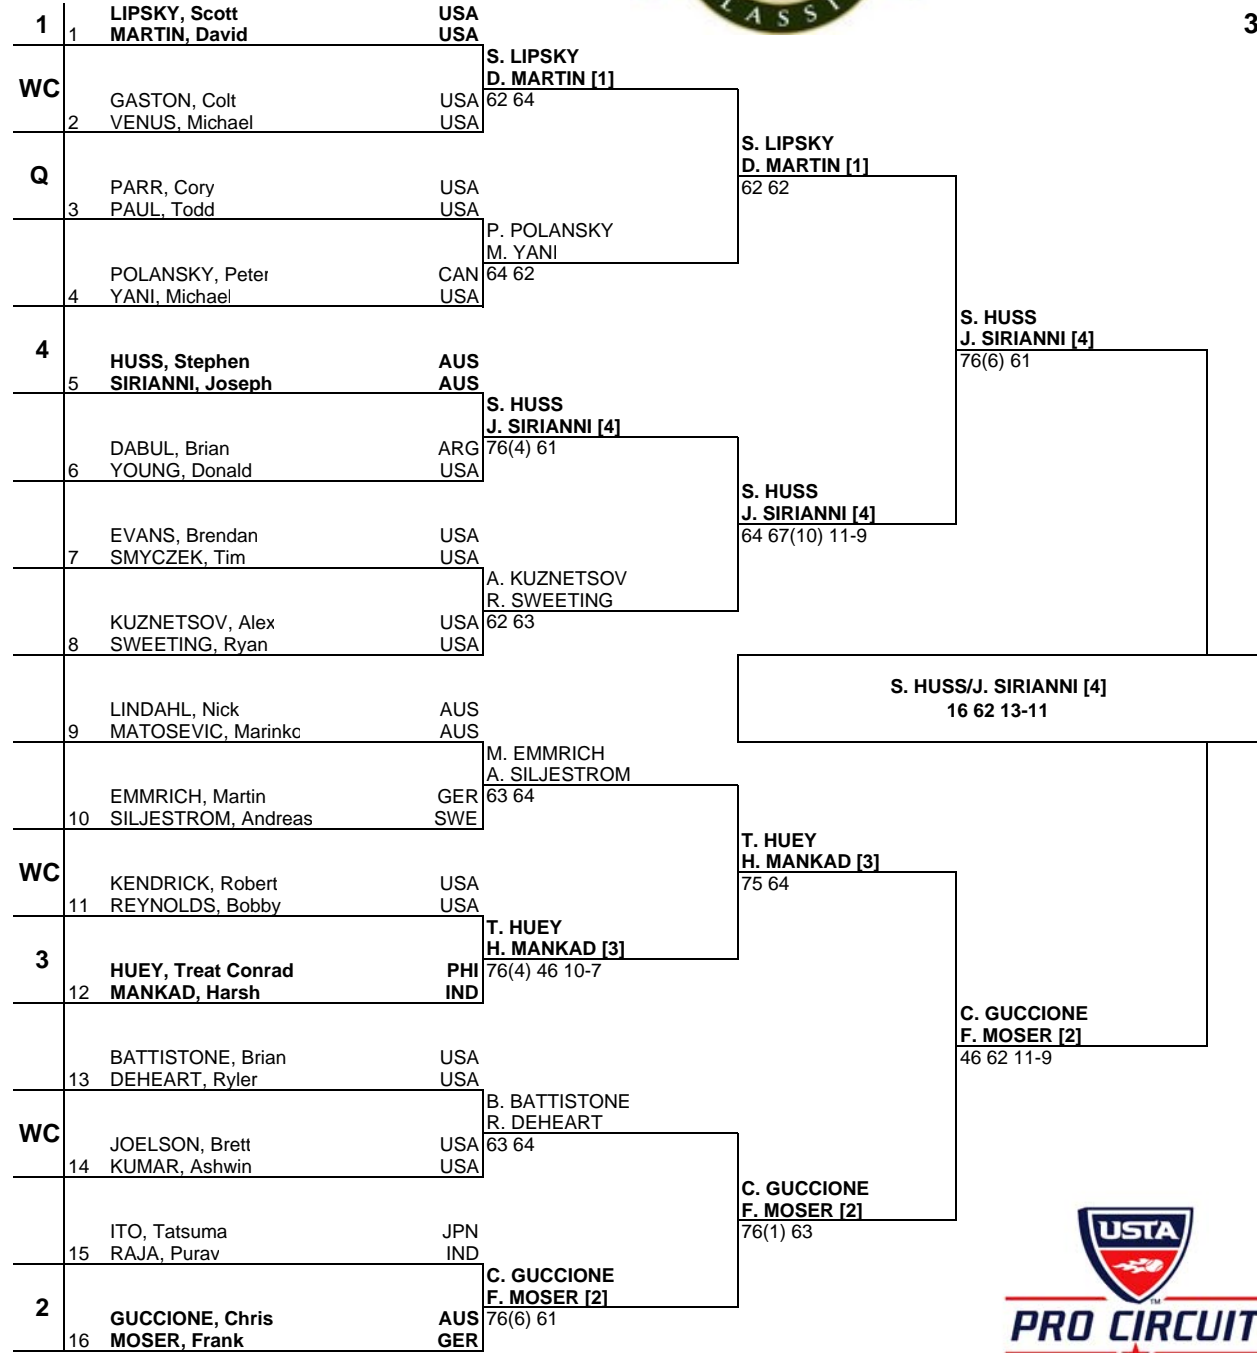

BATON ROUGE PRO TENNIS CLASSIC

MAIN DRAW DOUBLES

Baton Rouge, LA, USA
 12 - 18 April 2010
 Hard
 \$50,000
 3810

ATP Tour © Copyright 2006

Seeded Players	Rank	Prize Money (Per Team)	Pts.	Alternates/Lucky Losers	Retirements/W.O.
1 LIPSKY, Scott / MARTIN, David	152	Winner \$3,100	80		
2 GUCCIONE, Chris / MOSER, Frank	228	Finalist \$1,800	48		
3 HUEY, Treat Conrad / MANKAD, Harsh	255	Semi-Finalist \$1,080	29		
4 HUSS, Stephen / SIRIANNI, Joseph	282	Quarter-Finalist \$640	15		
		First Round \$360	0		
Last Direct Acceptance				Challenger Supervisor	
ITO / RAJA - 431				Keith L. Crossland	

Follow Live Scoring on www.ATPWorldTour.com