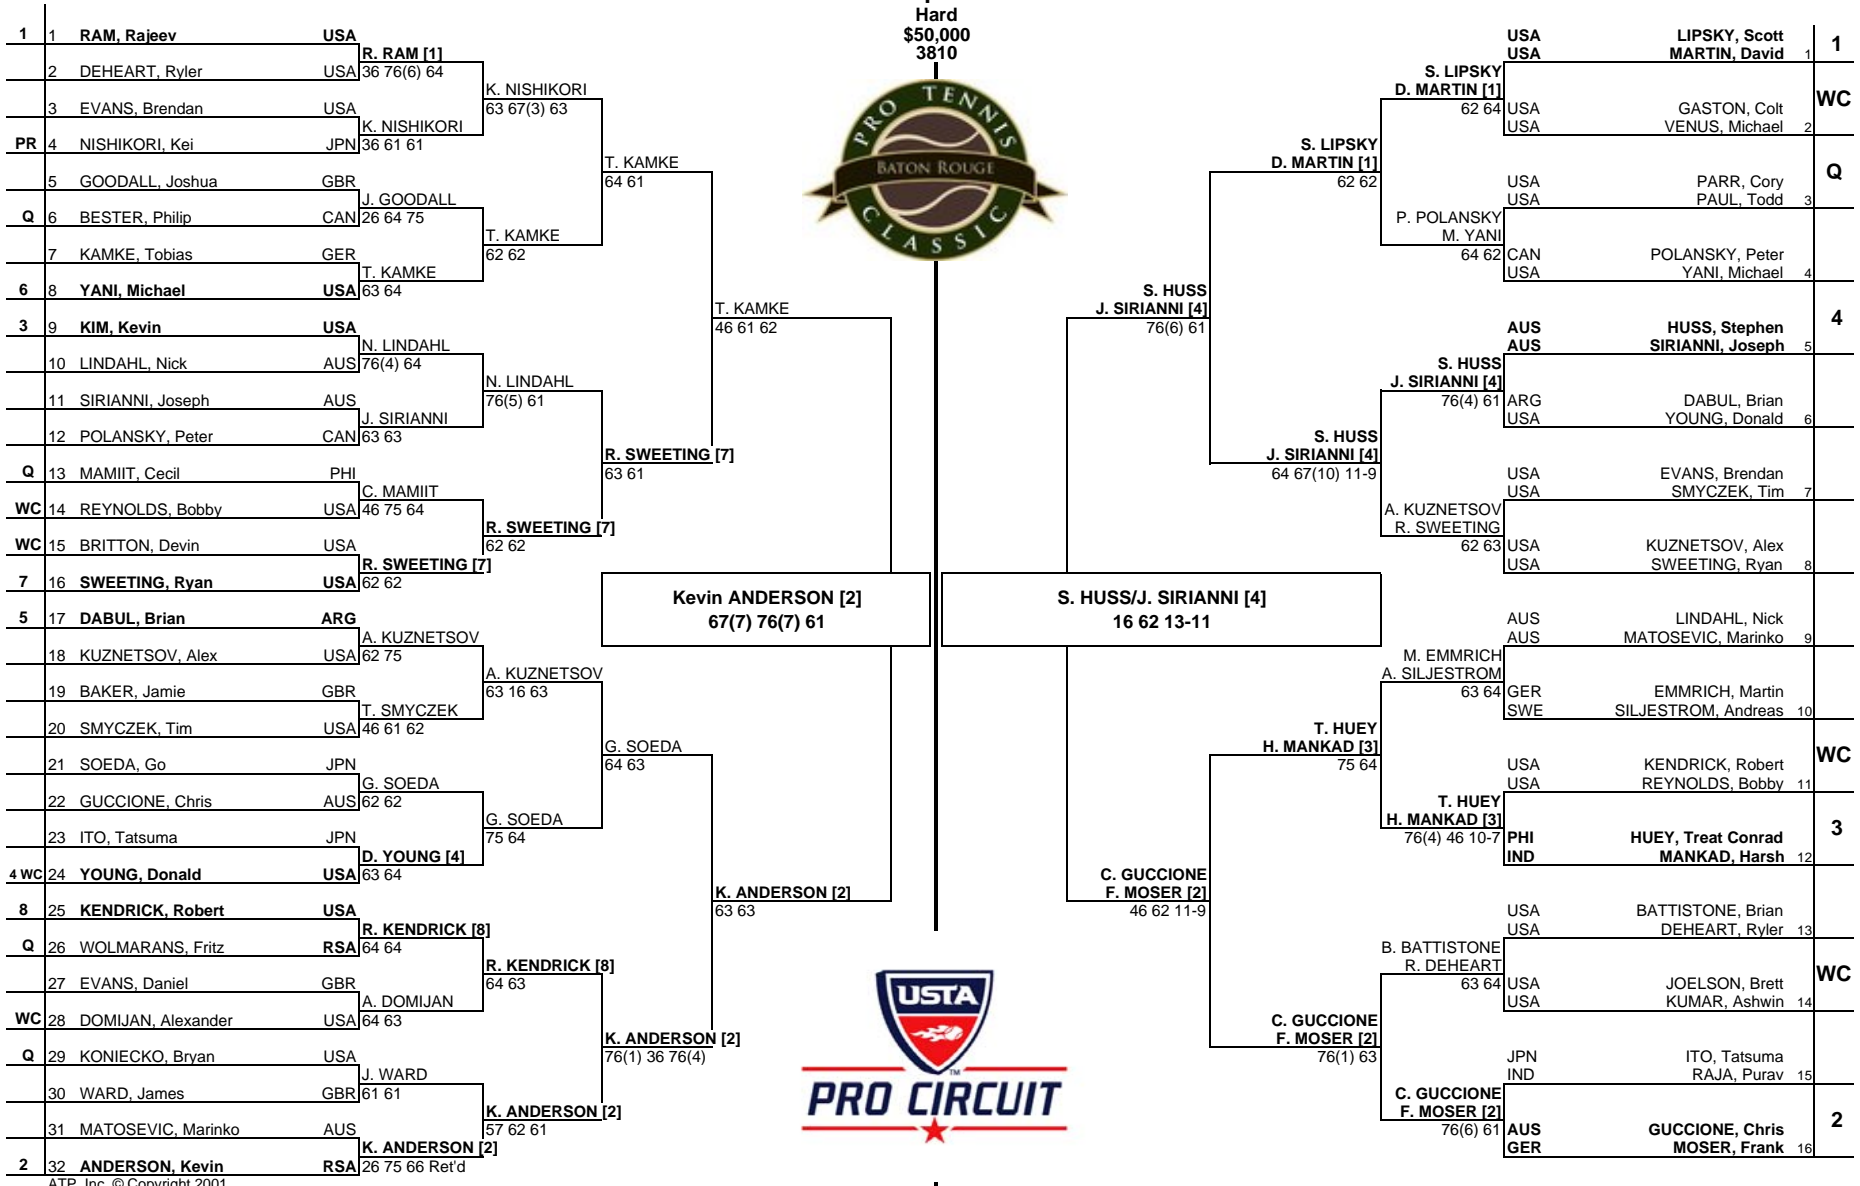

MAIN DRAW SINGLES

BATON ROUGE PRO TENNIS CLASSIC
 Baton Rouge, LA, USA
 12 - 18 April 2010

MAIN DRAW DOUBLES

Hard
 \$50,000
 3810

| Seeded Players | Rank | Prize Money | Pts. | Lucky Losers |
|------------------------|------|--------------------------|------|------------------------------------|
| 1 RAM, Rajeev | 85 | Winner \$7,200 | 80 | |
| 2 ANDERSON, Kevin | 108 | Finalist \$4,240 | 48 | |
| 3 KIM, Kevin | 134 | Semi-Finalist \$2,510 | 29 | |
| 4 YOUNG, Donald | 141 | Quarter-Finalist \$1,460 | 15 | |
| 5 DABUL, Brian | 146 | 2nd Round \$860 | 7 | MATOSEVIC, M. - Right ankle sprain |
| 6 YANI, Michael | 149 | 1st Round \$520 | 0 | |
| 7 SWEETING, Ryan | 150 | | | |
| 8 KENDRICK, Robert | 158 | | | |
| Last Direct Acceptance | | | | |
| GOODALL - 308 | | | | |

| Seeded Players | Rank | Prize Money (Per Team) | Pts. | Alternates/Lucky Losers |
|--------------------------|------|------------------------|------|-------------------------|
| 1 S. Lipsky / D. Martin | 152 | Winner \$3,100 | 80 | |
| 2 C. Guccione / F. Moser | 228 | Finalist \$1,800 | 48 | |
| 3 T. Huey / H. Mankad | 255 | Semi-Finalist \$1,080 | 29 | |
| 4 S. Huss / J. Sirianni | 282 | Quarter-Finalist \$640 | 15 | |
| | | First Round \$360 | 0 | |
| Last Direct Acceptance | | | | |
| ITO / RAJA - 431 | | | | |
| Keith L. Crossland | | | | |
| Challenger Supervisor | | | | |