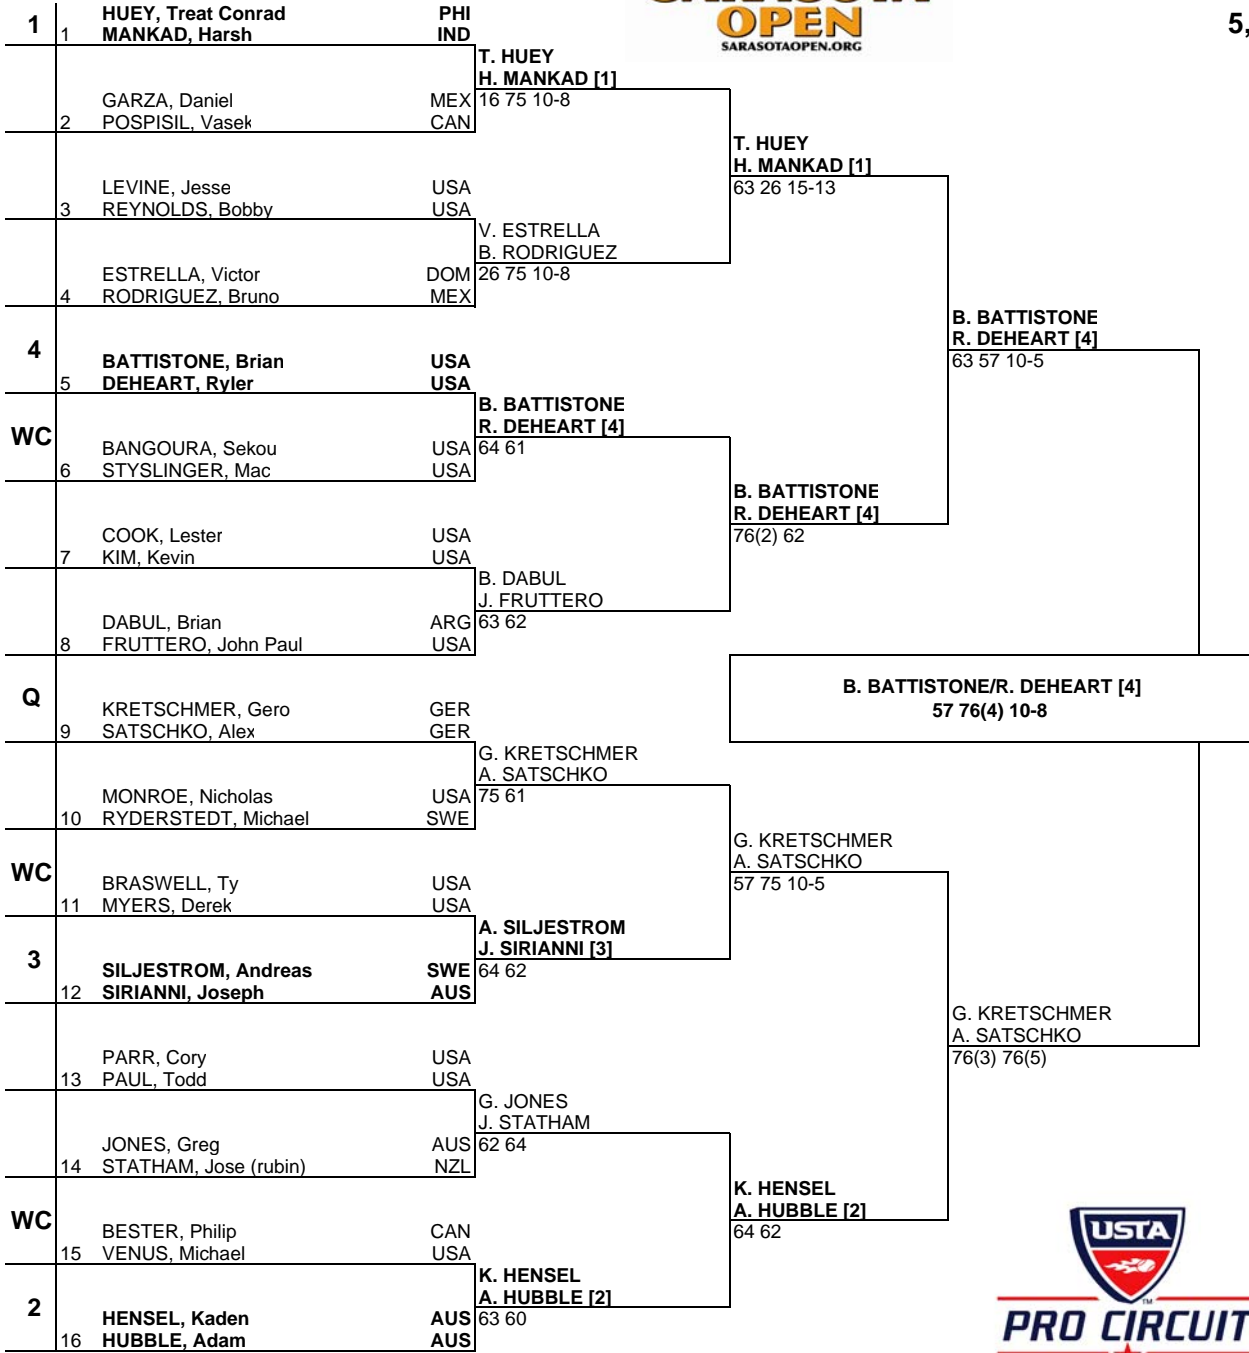

## MAIN DRAW DOUBLES

Longboat Key, FL, USA

10 - 15 May 2010

Green Clay, Har-Tru

\$50,000

5,069

ATP Tour © Copyright 2006

Seeded Players	Rank	Prize Money (Per Team)	Pts.	Alternates/Lucky Losers	Retirements/W.O.
1 HUEY, Treat Conrad / MANKAD, Harsh	255	Winner \$3,100	80		
2 HENSEL, Kaden / HUBBLE, Adam	296	Finalist \$1,800	48		
3 SILJESTROM, Andreas / SIRIANNI, Joseph	308	Semi-Finalist \$1,080	29		
4 BATTISTONE, Brian / DEHEART, Ryler	366	Quarter-Finalist \$640	15		
		First Round \$360	0		
Last Direct Acceptance				Challenger Supervisor	
ESTRELLA / RODRIGUEZ - 614				Keith L. Crossland	