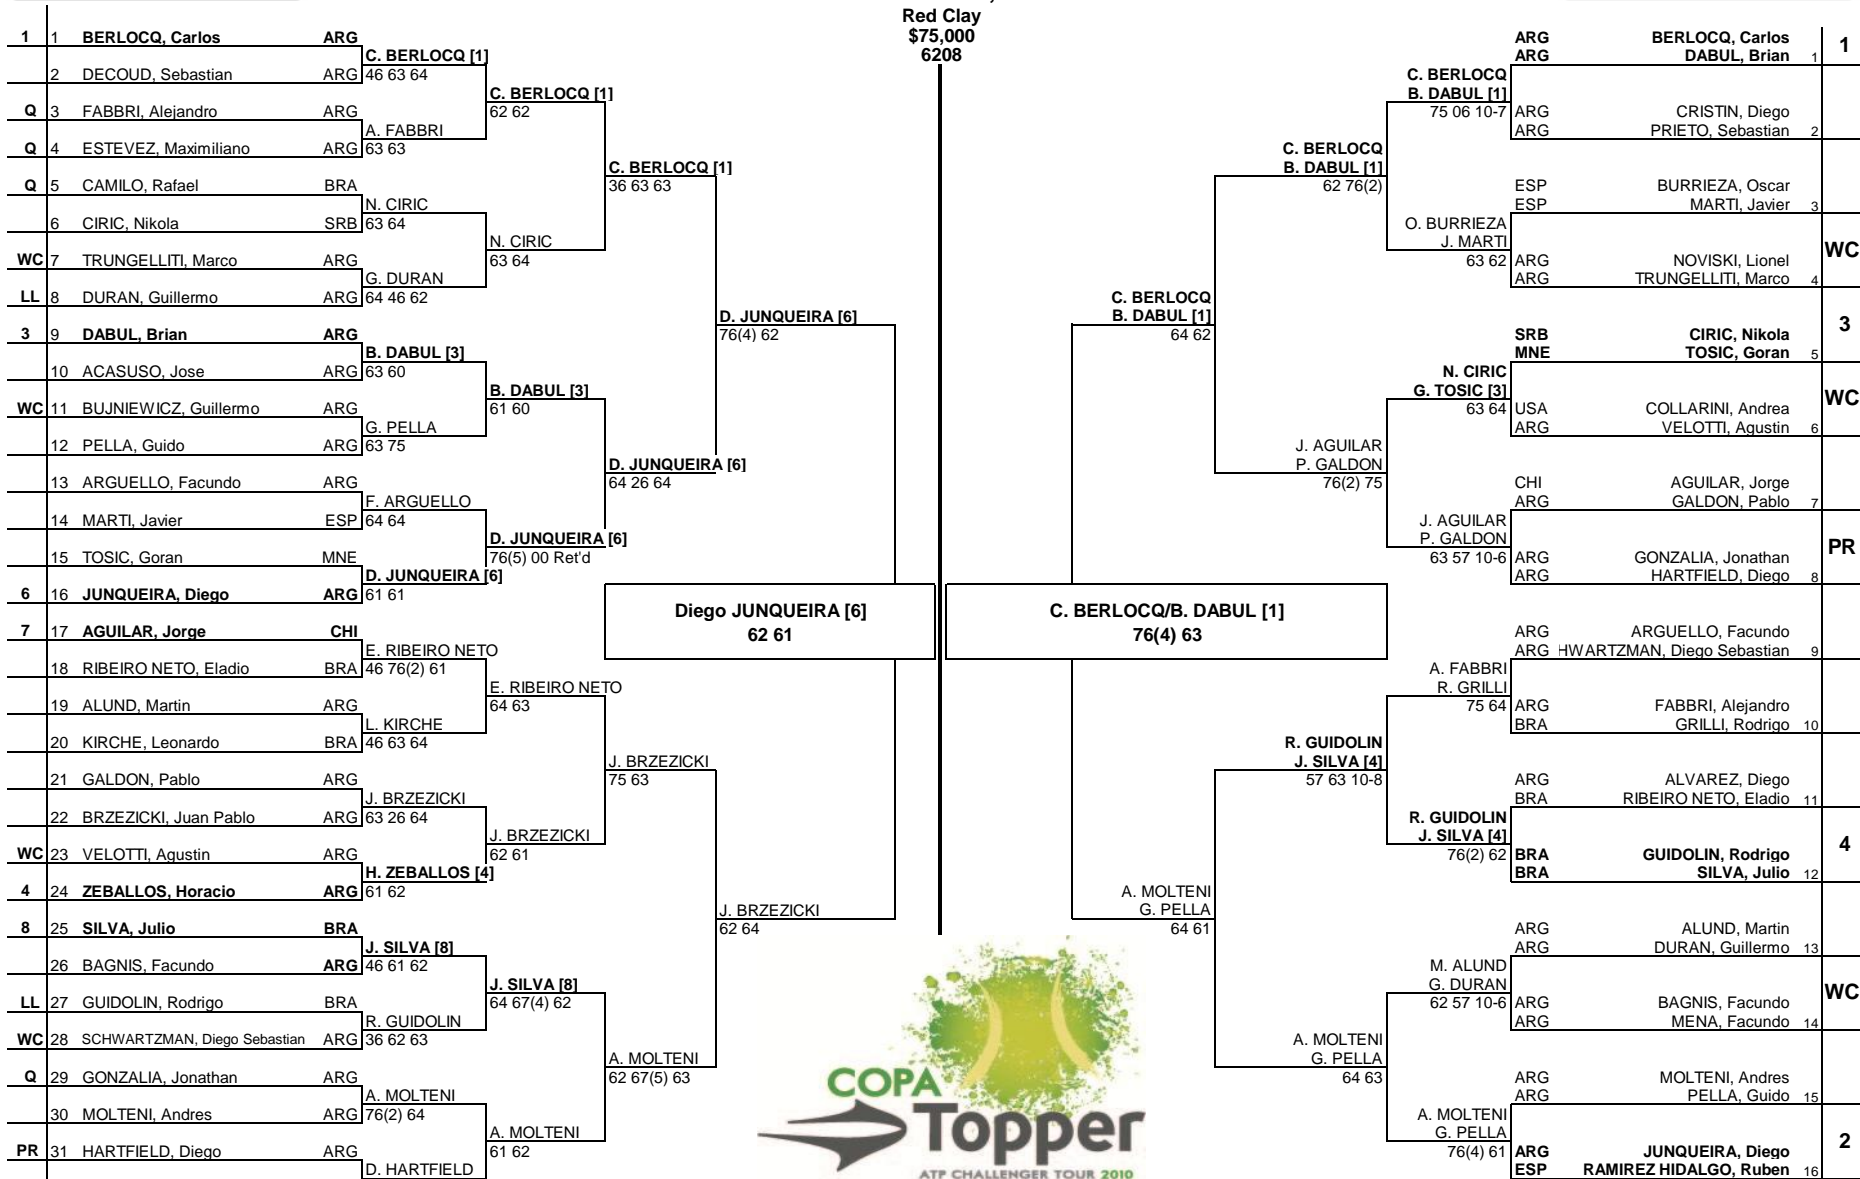

### MAIN DRAW SINGLES

## Copa Topper

Buenos Aires, Argentina  
20-28 November, 2010

### MAIN DRAW DOUBLES

Seeded Players		Rank	Prize Money	Pts.	Lucky Losers
1	BERLOCQ, Carlos	72	Winner \$10,800	90	Duran, Guillermo -Gonzalez, Maximo
2	RAMIREZ HIDALGO, Ruben	80	Finalist \$6,360	55	Guidolin, Rodrigo -Aranguren, Juan-Martin
3	DABUL, Brian	87	Semi-Finalist \$3,765	33	
4	ZEBALLOS, Horacio	111	Quarter-Finalist \$2,190	17	
5	GONZALEZ, Maximo	449	2nd Round \$1,290	8	<b>Retirements/W.O.</b>
6	JUNQUEIRA, Diego	181	1st Round \$780	0	Arguello, Facundo - Retirement
7	AGUILAR, Jorge	193	<b>Last Direct Acceptance</b>		
8	SILVA, Julio	194	<b>Kirche, Leonardo (404)</b>		