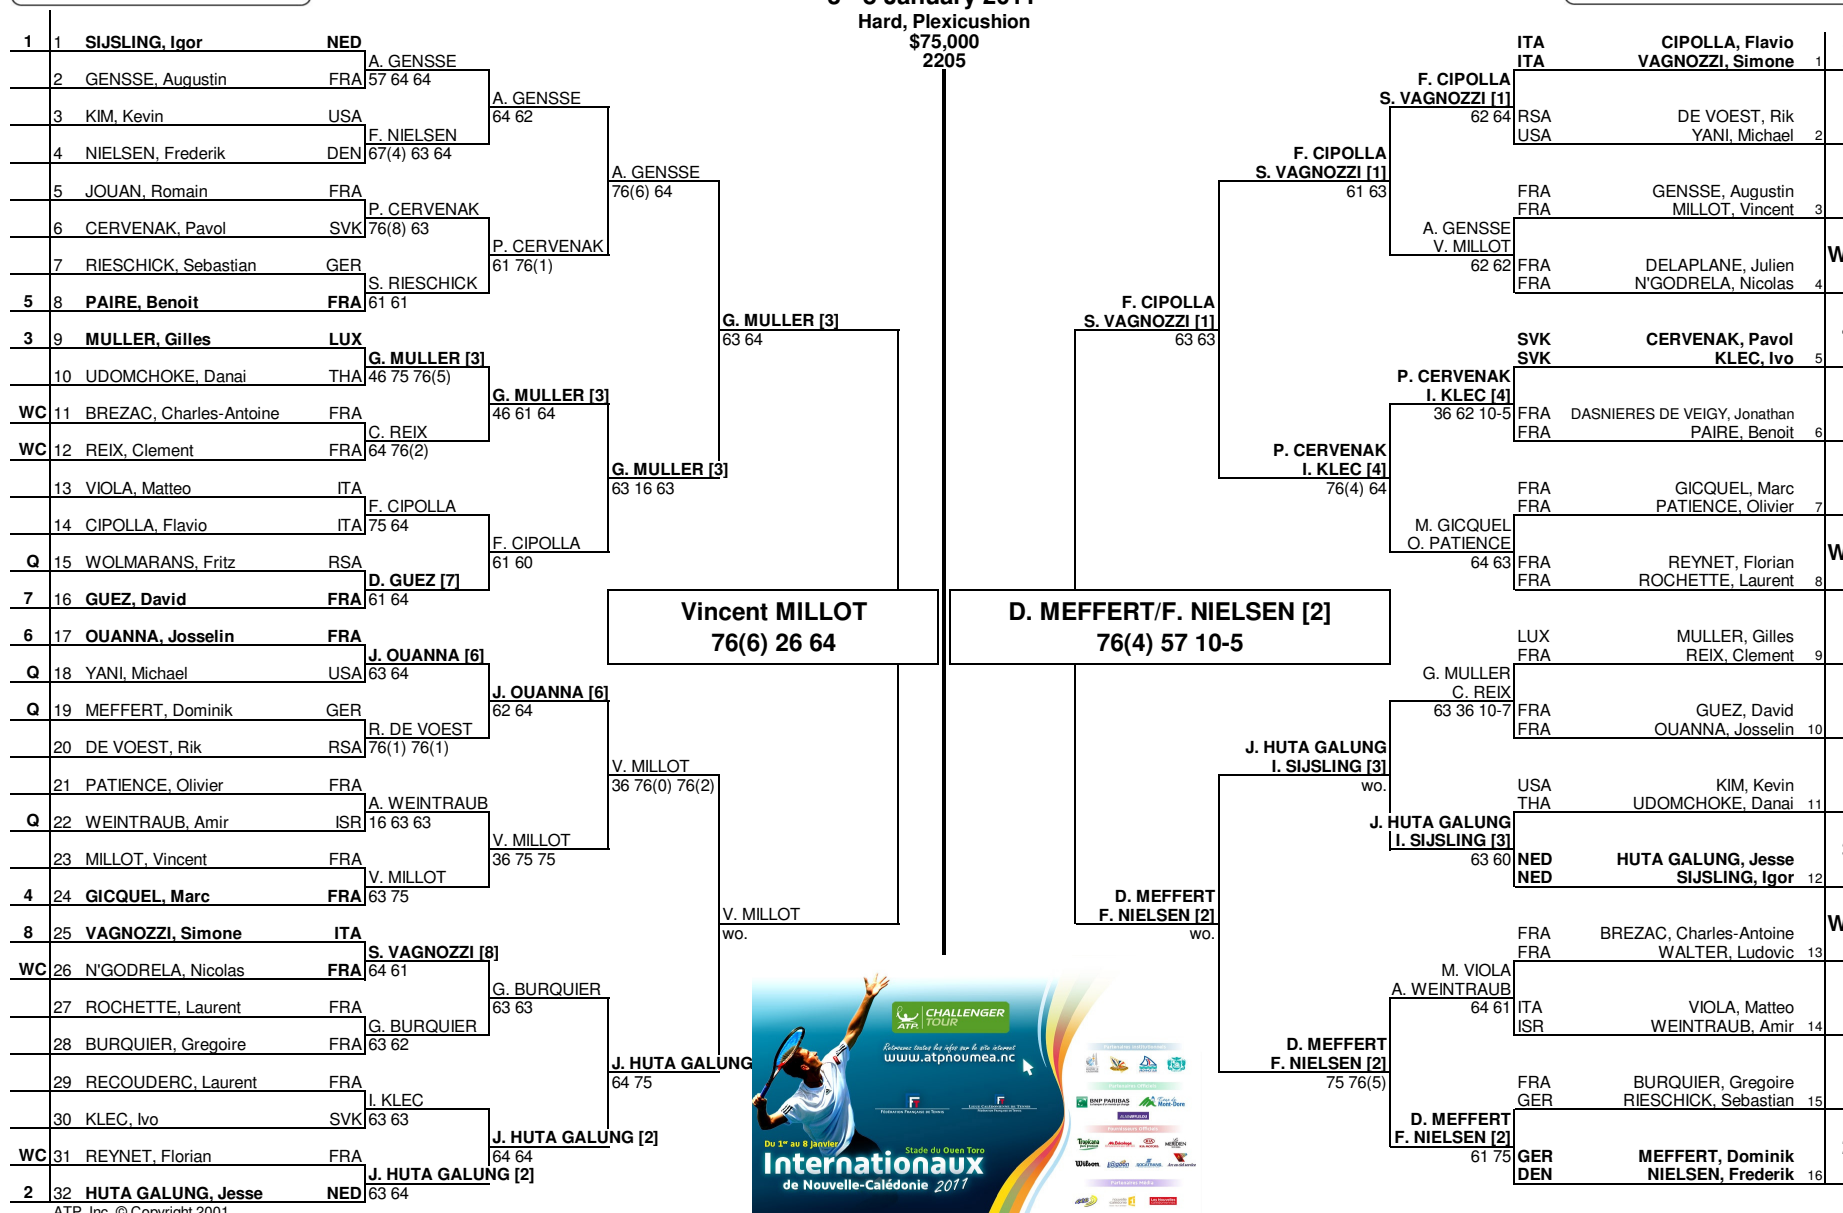

MAIN DRAW SINGLES
Internationaux de Nouvelle-Caledonie
 Noumea, New Caledonia
 3 - 8 January 2011
 Hard, Plexicushion
 \$75,000
 2205

MAIN DRAW DOUBLES

Seeded Players	Rank	Prize Money	Pts.	Lucky Losers	Seeded Players	Rank	Prize Money (Per Team)	Pts.	Alternates
1 SIJSLING, Igor	126	Winner	\$10,800	100	1 F. Cipolla / S. Vagnozzi	226	Winner	\$4,650	100
2 HUTA GALUNG, Jesse	128	Finalist	\$6,360	60	2 D. Meffert / F. Nielsen	360	Finalist	\$2,700	60
3 MULLER, Gilles	134	Semi-Finalist	\$3,765	35	3 J. Huta Galung / I. Sijling	621	Semi-Finalist	\$1,620	35
4 GICQUEL, Marc	151	Quarter-Finalist	\$2,190	18	4 P. Cervenak / I. Klec	678	Quarter-Finalist	\$960	18
5 PAIRE, Benoit	152	2nd Round	\$1,290	8			First Round	\$540	0
6 OUANNA, Josselin	157	1st Round	\$780	0	Last Direct Acceptance				
7 GUEZ, David	169	Last Direct Acceptance			P. CERVENAK / I. KLEC (498)				
8 VAGNOZZI, Simone	179	Romain JOUAN (265)			J. Huta Galung (Right backside) / I. Sijling				
					Retirements/W.O.				
					G. Muller (heat exhaustion) / C. Reix				
					J. Huta Galung (Right backside) / I. Sijling				
					Stephane CRETOIS				
					Challenger Supervisor				