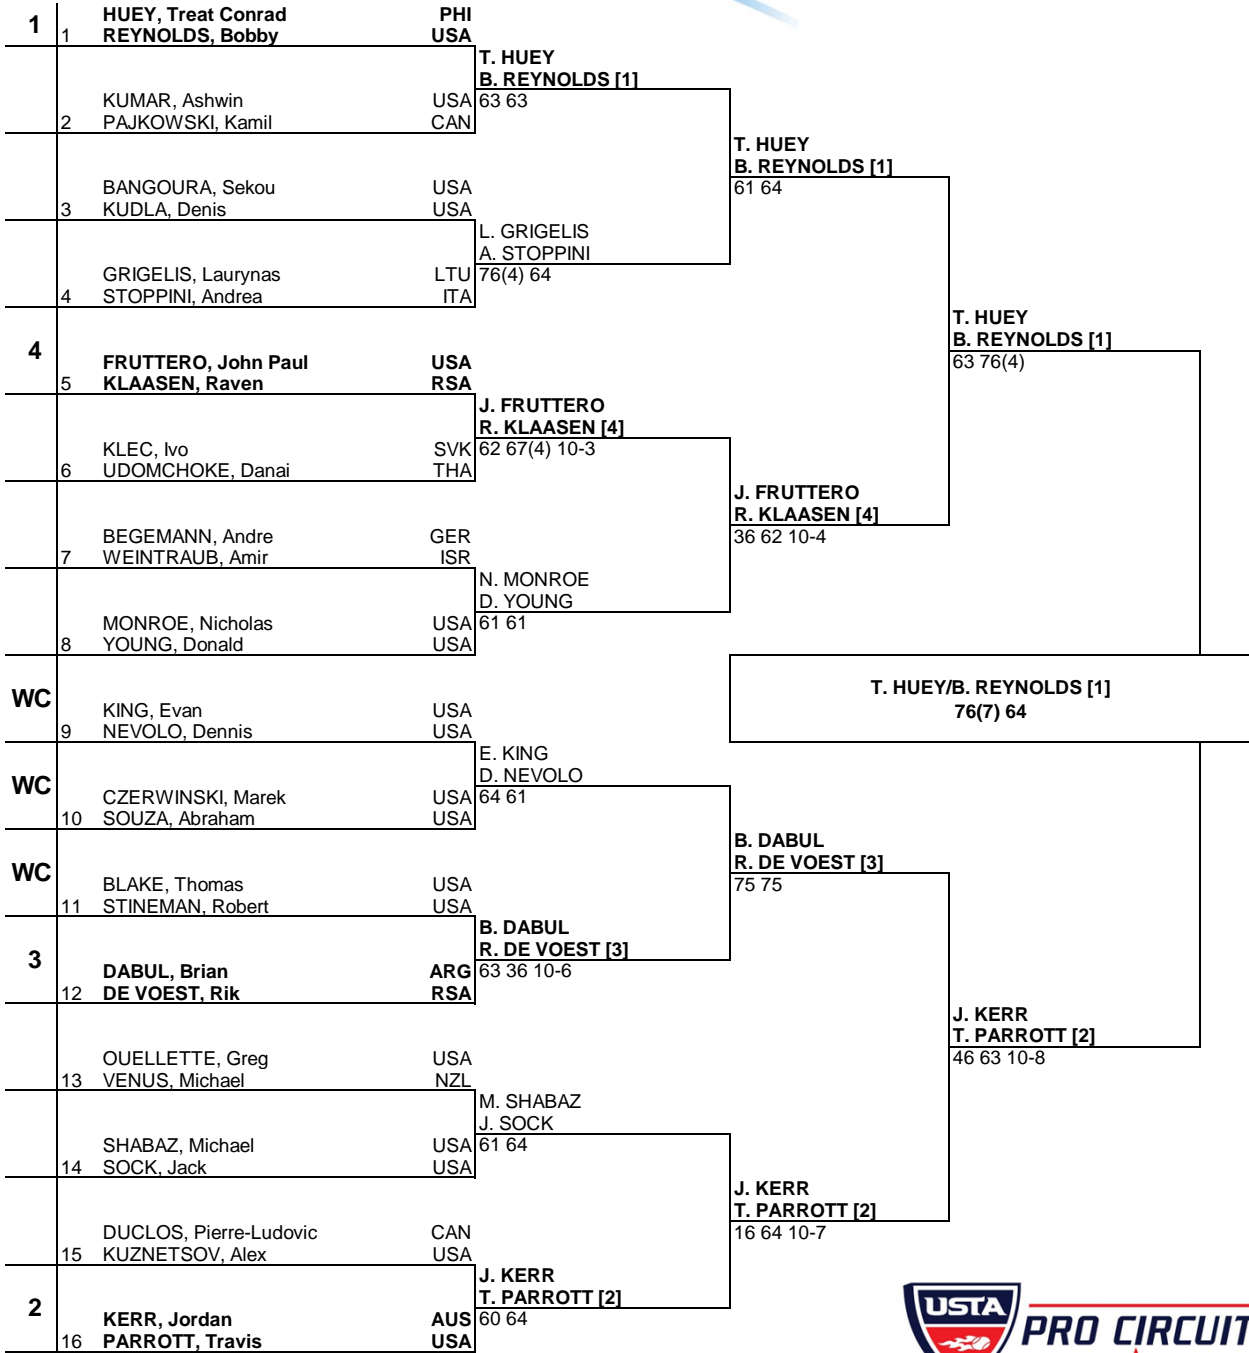

Nielsen Pro Tennis Championships

MAIN DRAW DOUBLES

Winnetka, IL, USA
 26 June - 2 July 2011
 Hard, DecoTurf
 \$50,000
 228

ATP Tour © Copyright 2006

Seeded Players	Rank	Prize Money (Per Team)	Pts.	Alternates/Lucky Losers	Retirements/W.O.
1 HUEY, Treat Conrad / REYNOLDS, Bobby	251	Winner \$3,100	80		
2 KERR, Jordan / PARROTT, Travis	291	Finalist \$1,800	48		
3 DABUL, Brian / DE VOEST, Rik	295	Semi-Finalist \$1,080	29		
4 FRUTTERO, John Paul / KLAASEN, Raven	360	Quarter-Finalist \$640	15		
		First Round \$360	0		
Last Direct Acceptance Shabaz / Sock 1095				Challenger Supervisor Michael Loo	

Follow Live Scoring on www.ATPWorldTour.com